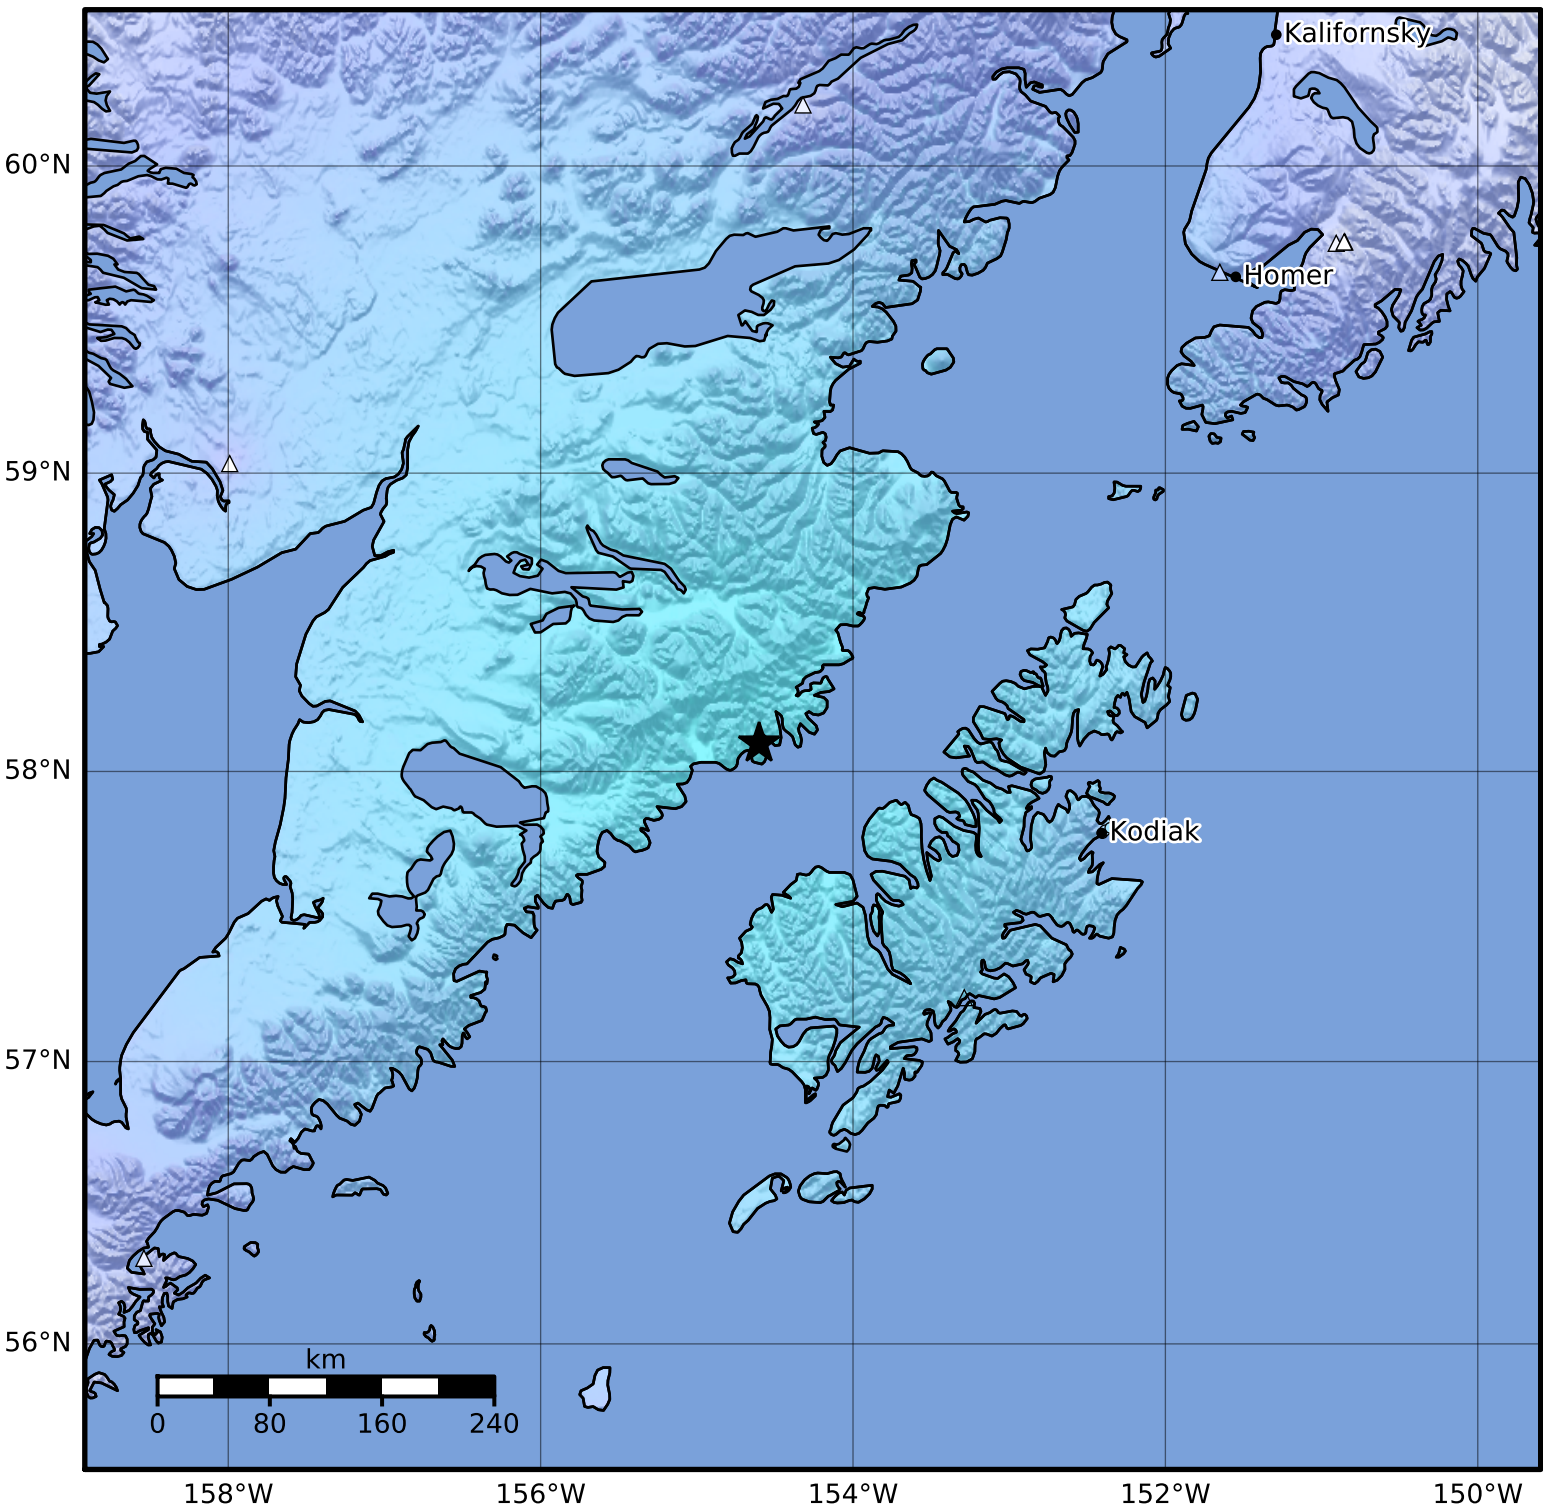

Macroseismic Intensity Map Alaska Earthquake Center  
 ShakeMap: 59 km (37 miles) N of Karluk  
 Jun 18, 2023 09:14:31 UTC M5.0 N58.10 W154.60 Depth: 86.0km ID:ak0237rn9mb0

SHAKING	Not felt	Weak	Light	Moderate	Strong	Very strong	Severe	Violent	Extreme
DAMAGE	None	None	None	Very light	Light	Moderate	Moderate/heavy	Heavy	Very heavy
PGA(%g)	<0.0464	0.297	2.76	6.2	11.5	21.5	40.1	74.7	>139
PGV(cm/s)	<0.0215	0.135	1.41	4.65	9.64	20	41.4	85.8	>178
INTENSITY	<b>I</b>	<b>II-III</b>	<b>IV</b>	<b>V</b>	<b>VI</b>	<b>VII</b>	<b>VIII</b>	<b>IX</b>	<b>X+</b>

Scale based on Worden et al. (2012)

Version 6: Processed 2023-06-18T09:44:11Z

△ Seismic Instrument ○ Reported Intensity

★ Epicenter