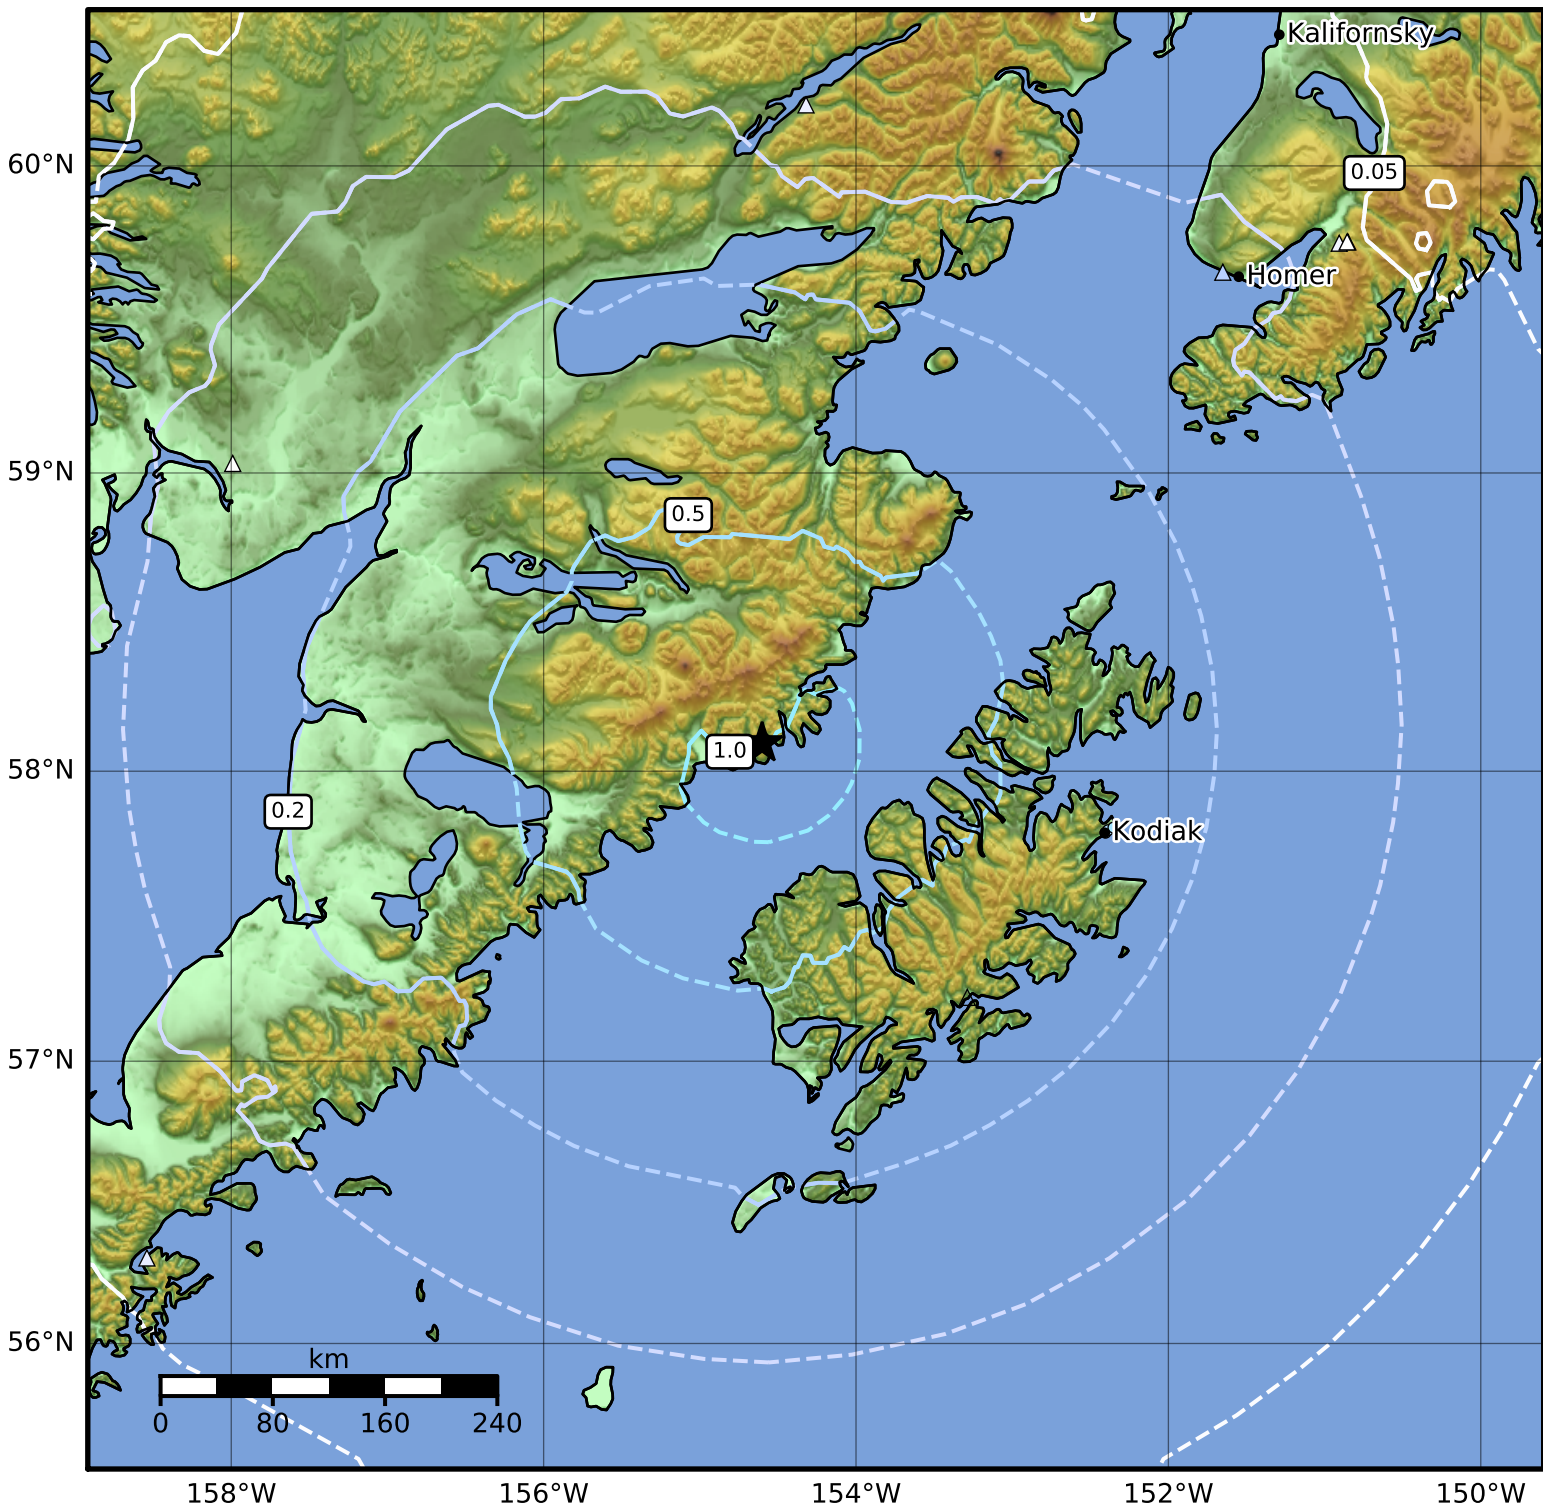

Peak Ground Acceleration Map Alaska Earthquake Center
ShakeMap: 59 km (37 miles) N of Karluk
Jun 18, 2023 09:14:31 UTC M5.0 N58.10 W154.60 Depth: 86.0km ID:ak0237rn9mb0

PGA (%g)	0.1	0.2	0.5	1	2	5	10	20	50	100	200
----------	-----	-----	-----	---	---	---	----	----	----	-----	-----

Scale based on Worden et al. (2012)

△ Seismic Instrument ○ Reported Intensity

★ Epicenter

Version 6: Processed 2023-06-18T09:44:11Z