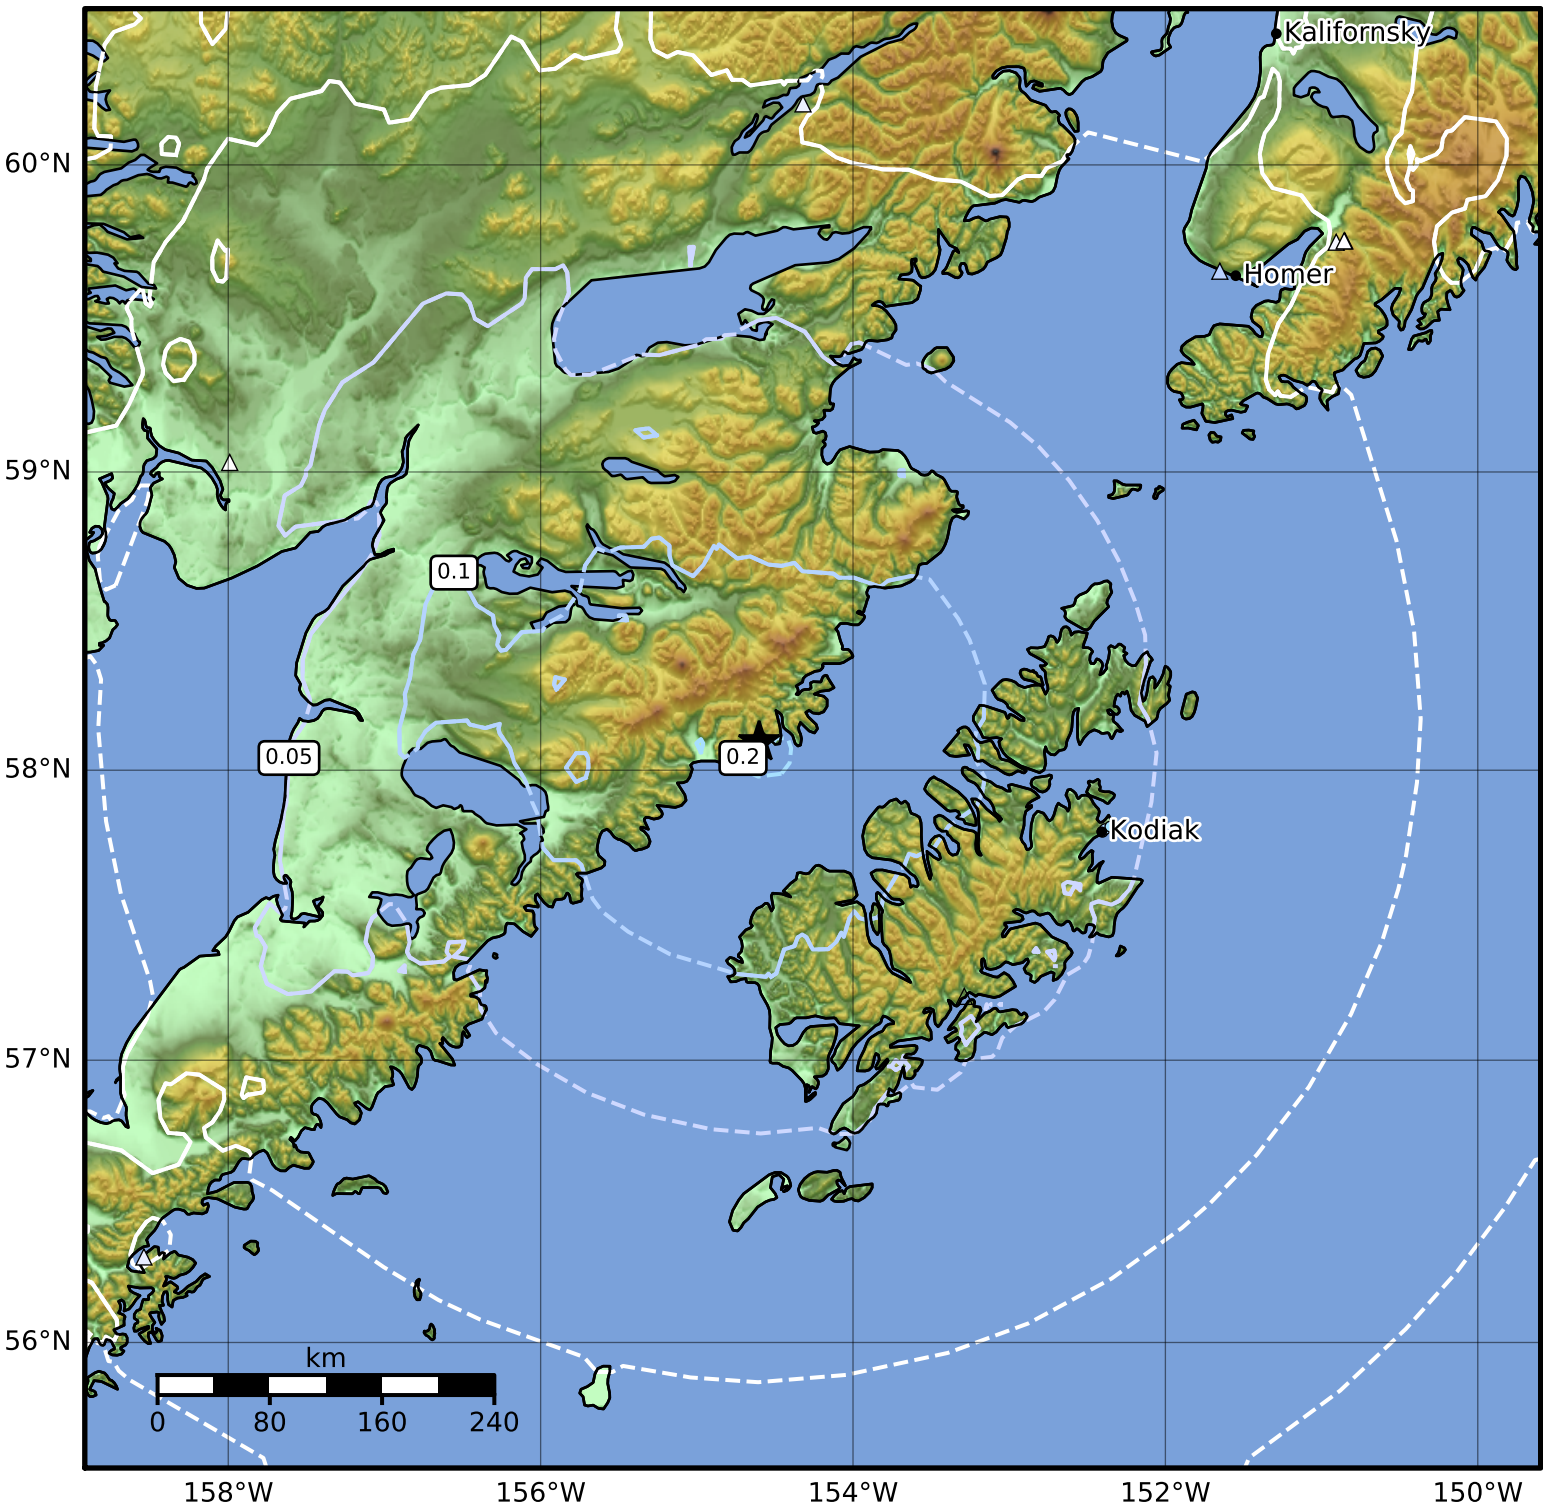

Peak Ground Velocity Map Alaska Earthquake Center
ShakeMap: 59 km (37 miles) N of Karluk
Jun 18, 2023 09:14:31 UTC M5.0 N58.10 W154.60 Depth: 86.0km ID:ak0237rn9mb0

PGV (cm/s)	0.1	0.2	0.5	1	2	5	10	20	50	100	200
------------	-----	-----	-----	---	---	---	----	----	----	-----	-----

Scale based on Worden et al. (2012)

△ Seismic Instrument ○ Reported Intensity

★ Epicenter

Version 6: Processed 2023-06-18T09:44:11Z