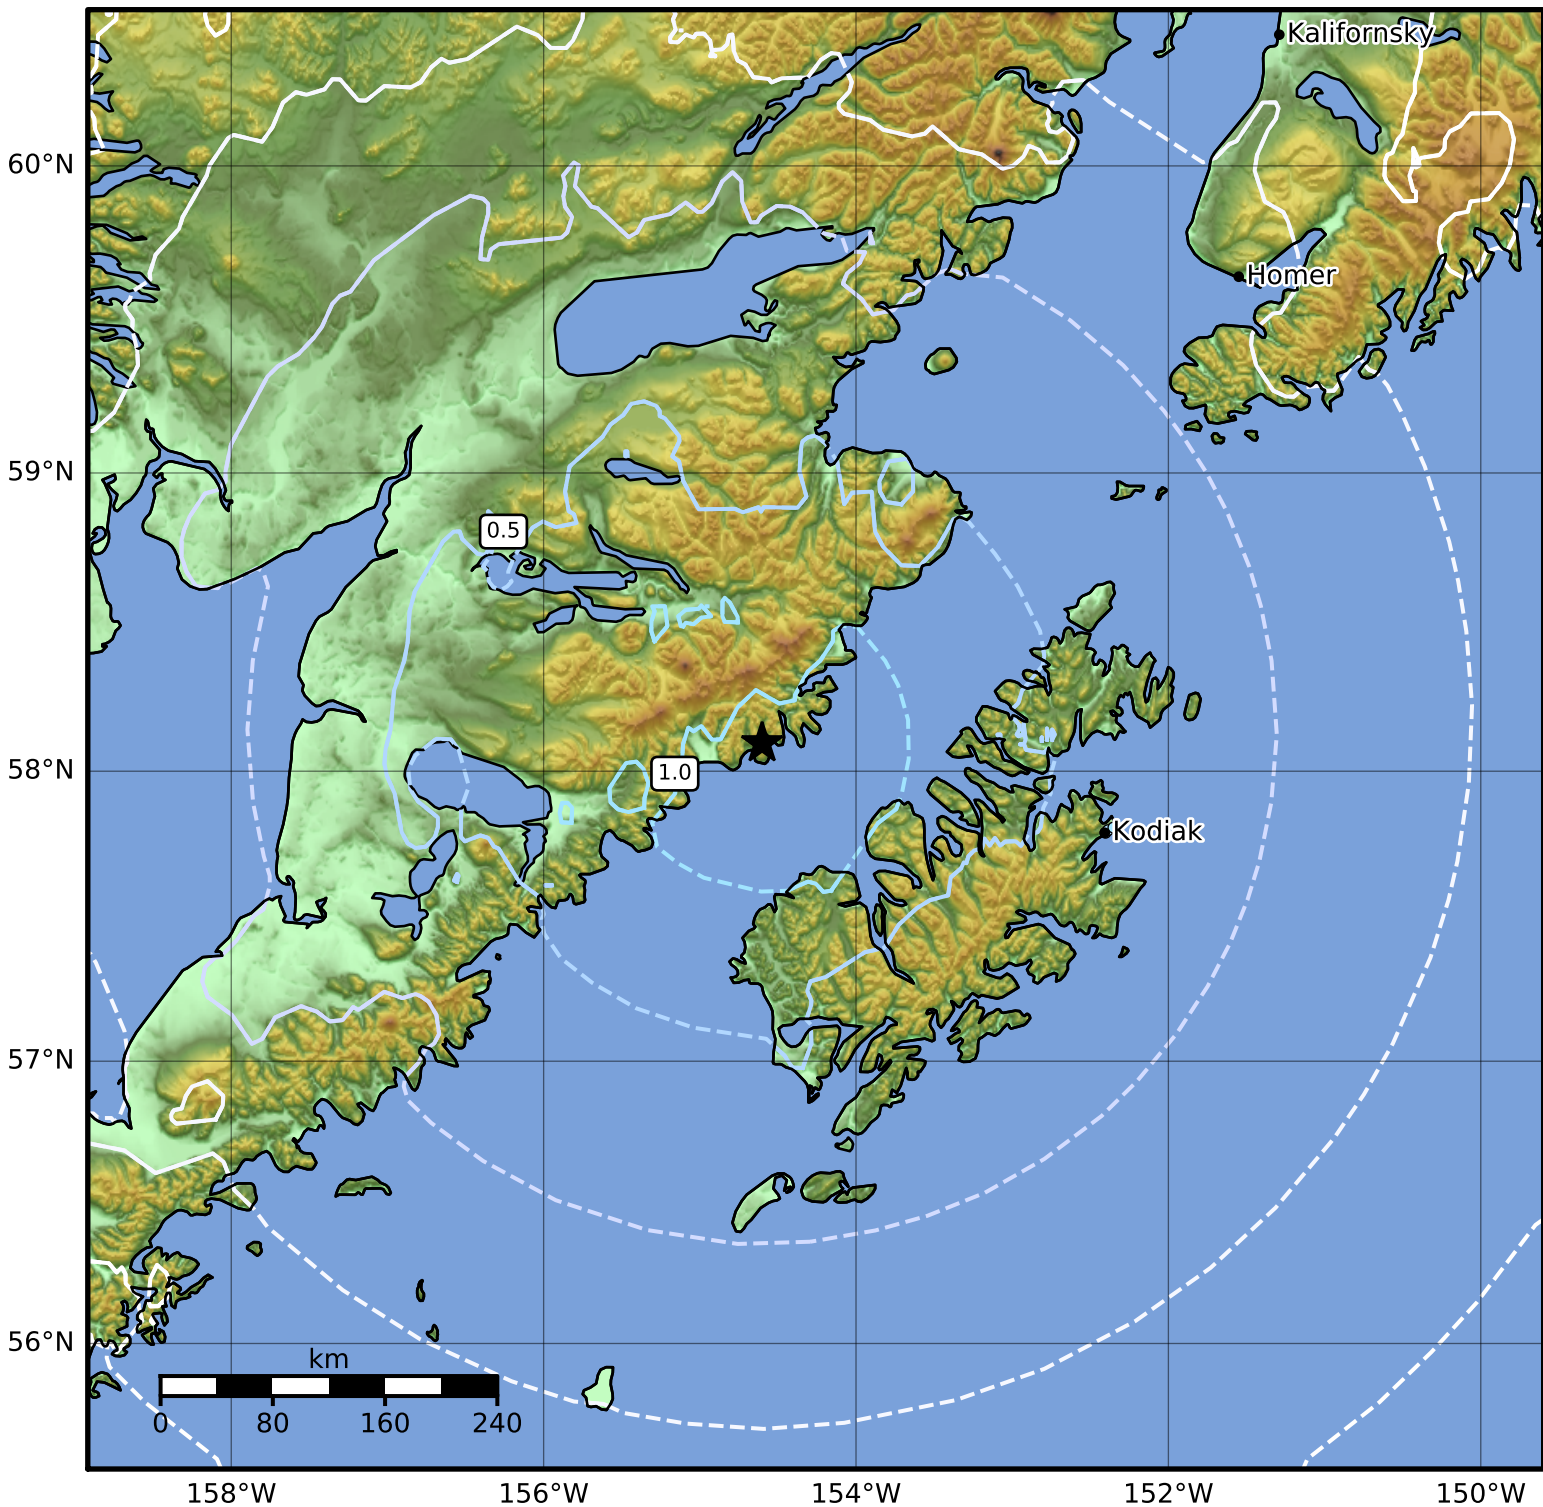

0.3 Second Peak Spectral Acceleration Map Alaska Earthquake Center
 ShakeMap: 59 km (37 miles) N of Karluk
 Jun 18, 2023 09:14:31 UTC M5.0 N58.10 W154.60 Depth: 86.0km ID:ak0237rn9mb0

SA(0.3) (%g)	0.1	0.2	0.5	1	2	5	10	20	50	100	200
--------------	-----	-----	-----	---	---	---	----	----	----	-----	-----

Scale based on Worden et al. (2012)

Version 6: Processed 2023-06-18T09:44:11Z

△ Seismic Instrument ○ Reported Intensity

★ Epicenter