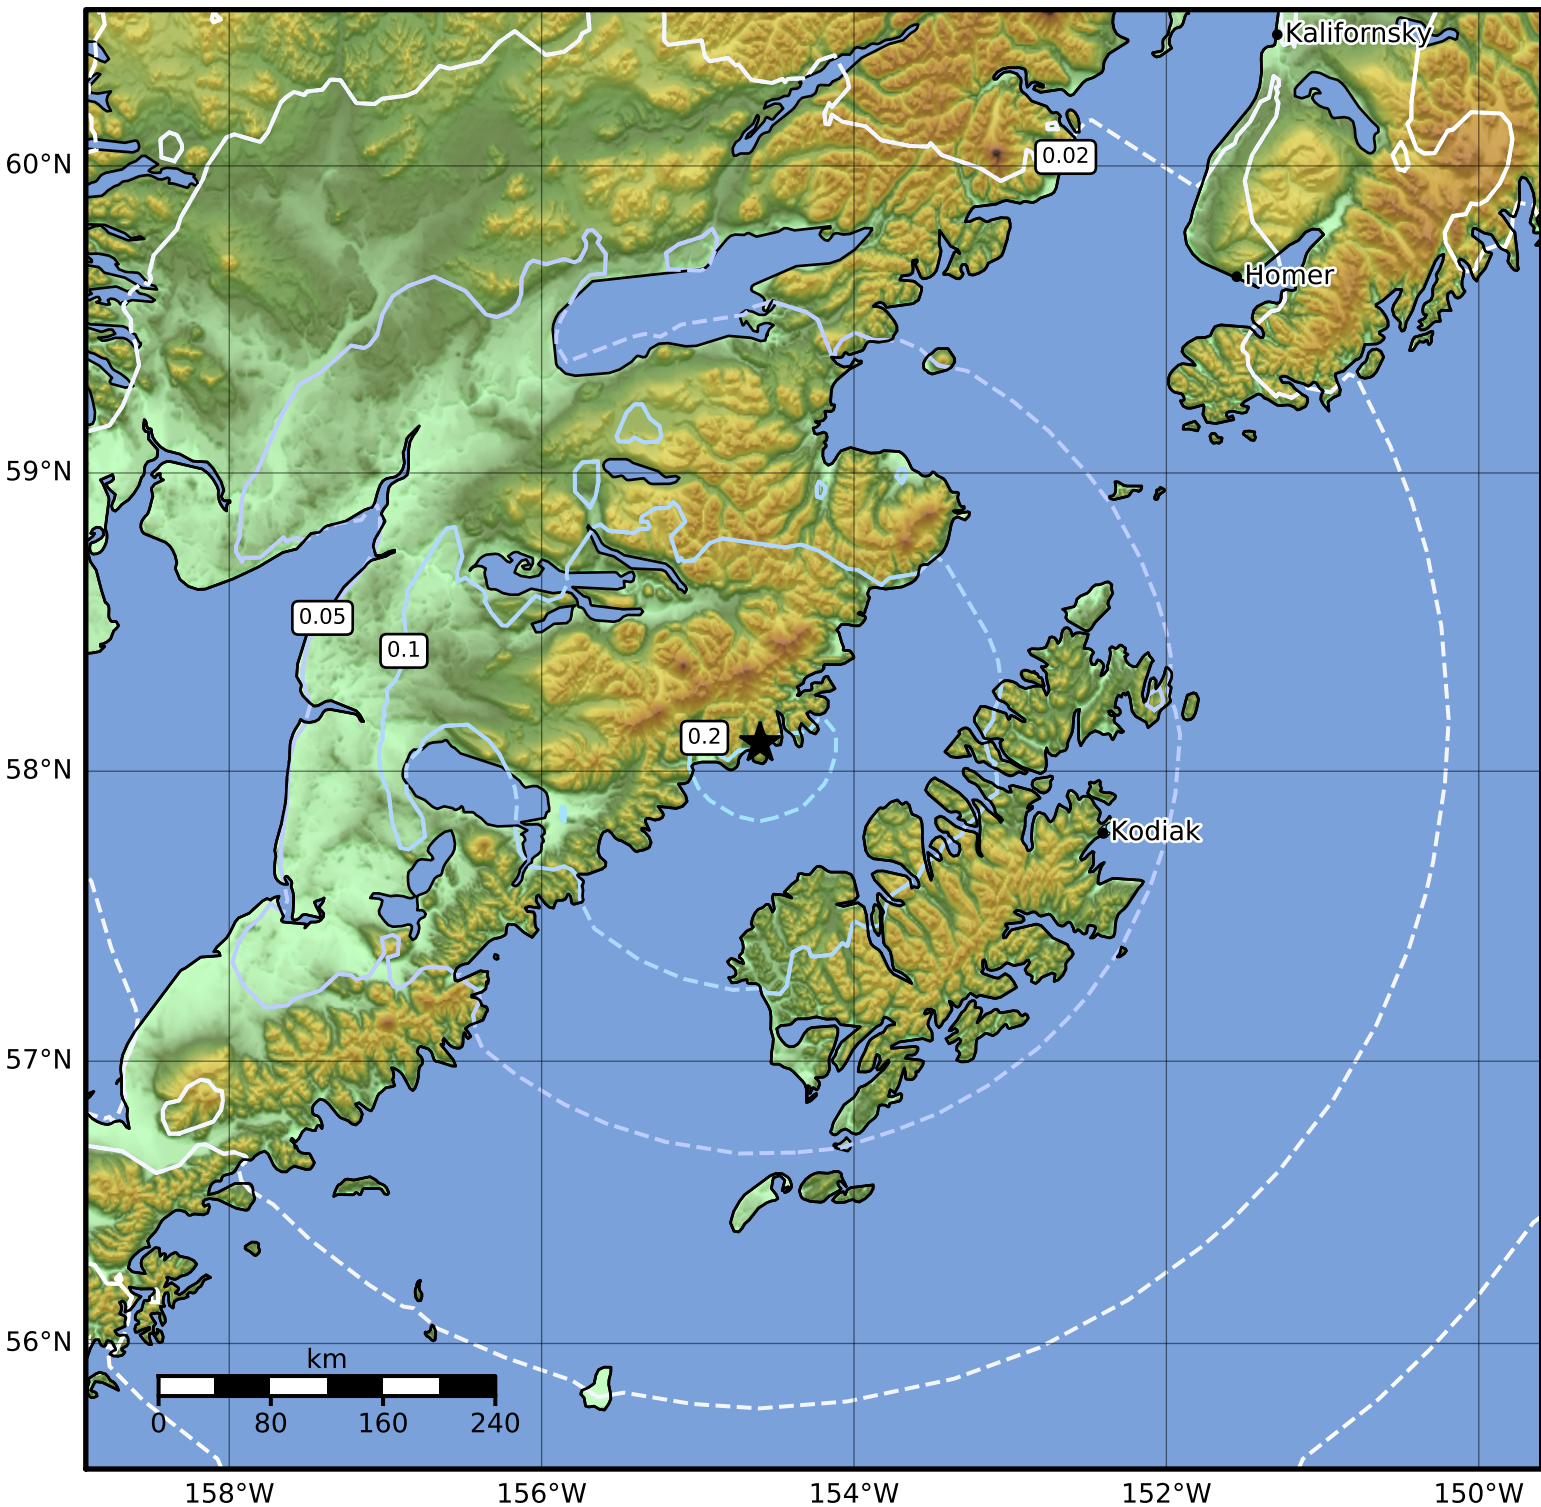

1.0 Second Peak Spectral Acceleration Map Alaska Earthquake Center
 ShakeMap: 59 km (37 miles) N of Karluk
 Jun 18, 2023 09:14:31 UTC M5.0 N58.10 W154.60 Depth: 86.0km ID:ak0237rn9mb0

SA(1.0) (%g)	0.1	0.2	0.5	1	2	5	10	20	50	100	200
--------------	-----	-----	-----	---	---	---	----	----	----	-----	-----

Scale based on Worden et al. (2012)

Version 6: Processed 2023-06-18T09:44:11Z

△ Seismic Instrument ○ Reported Intensity

★ Epicenter