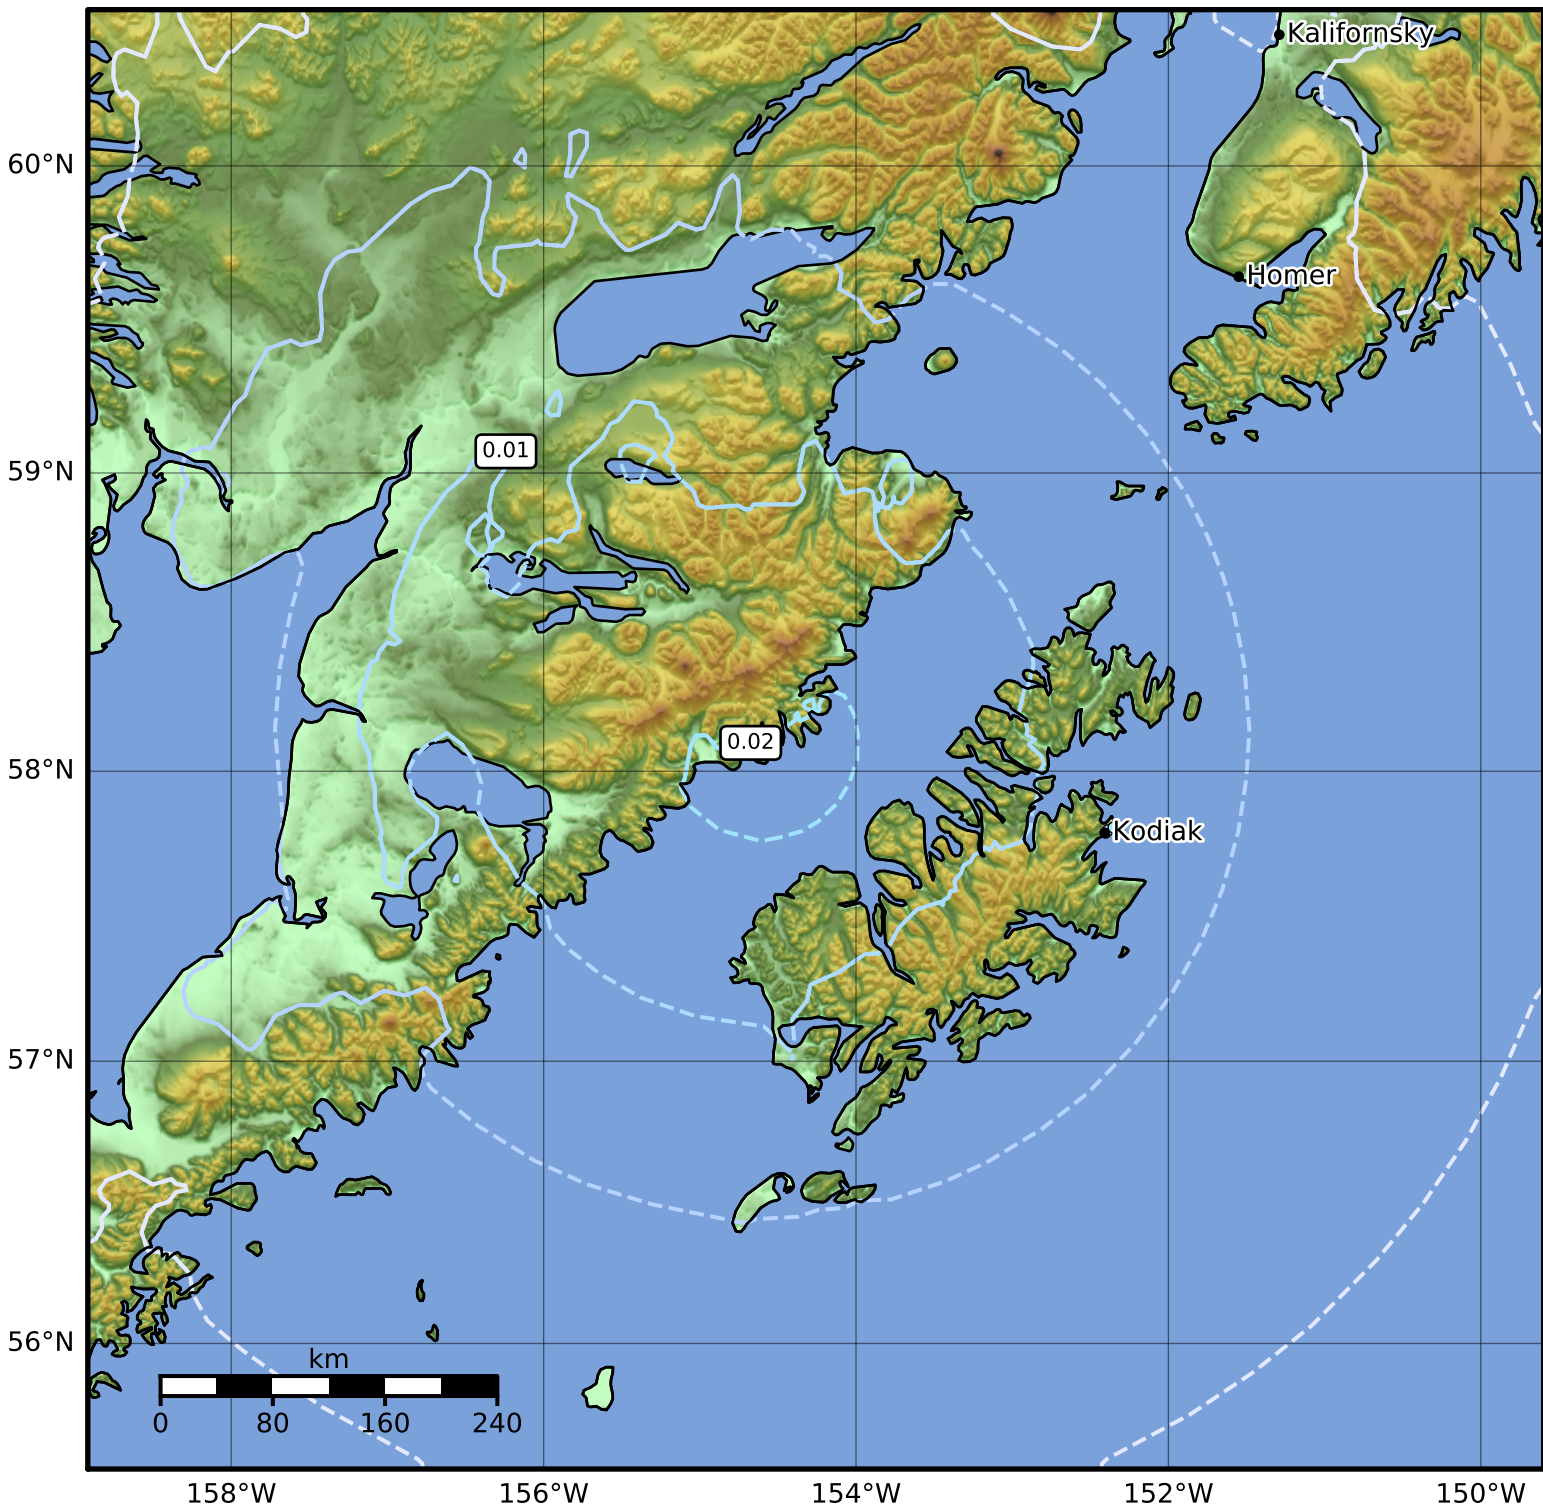

3.0 Second Peak Spectral Acceleration Map Alaska Earthquake Center
ShakeMap: 59 km (37 miles) N of Karluk
Jun 18, 2023 09:14:31 UTC M5.0 N58.10 W154.60 Depth: 86.0km ID:ak0237rn9mb0

Scale based on Worden et al. (2012)

△ Seismic Instrument ○ Reported Intensity

★ Epicenter

Version 6: Processed 2023-06-18T09:44:11Z