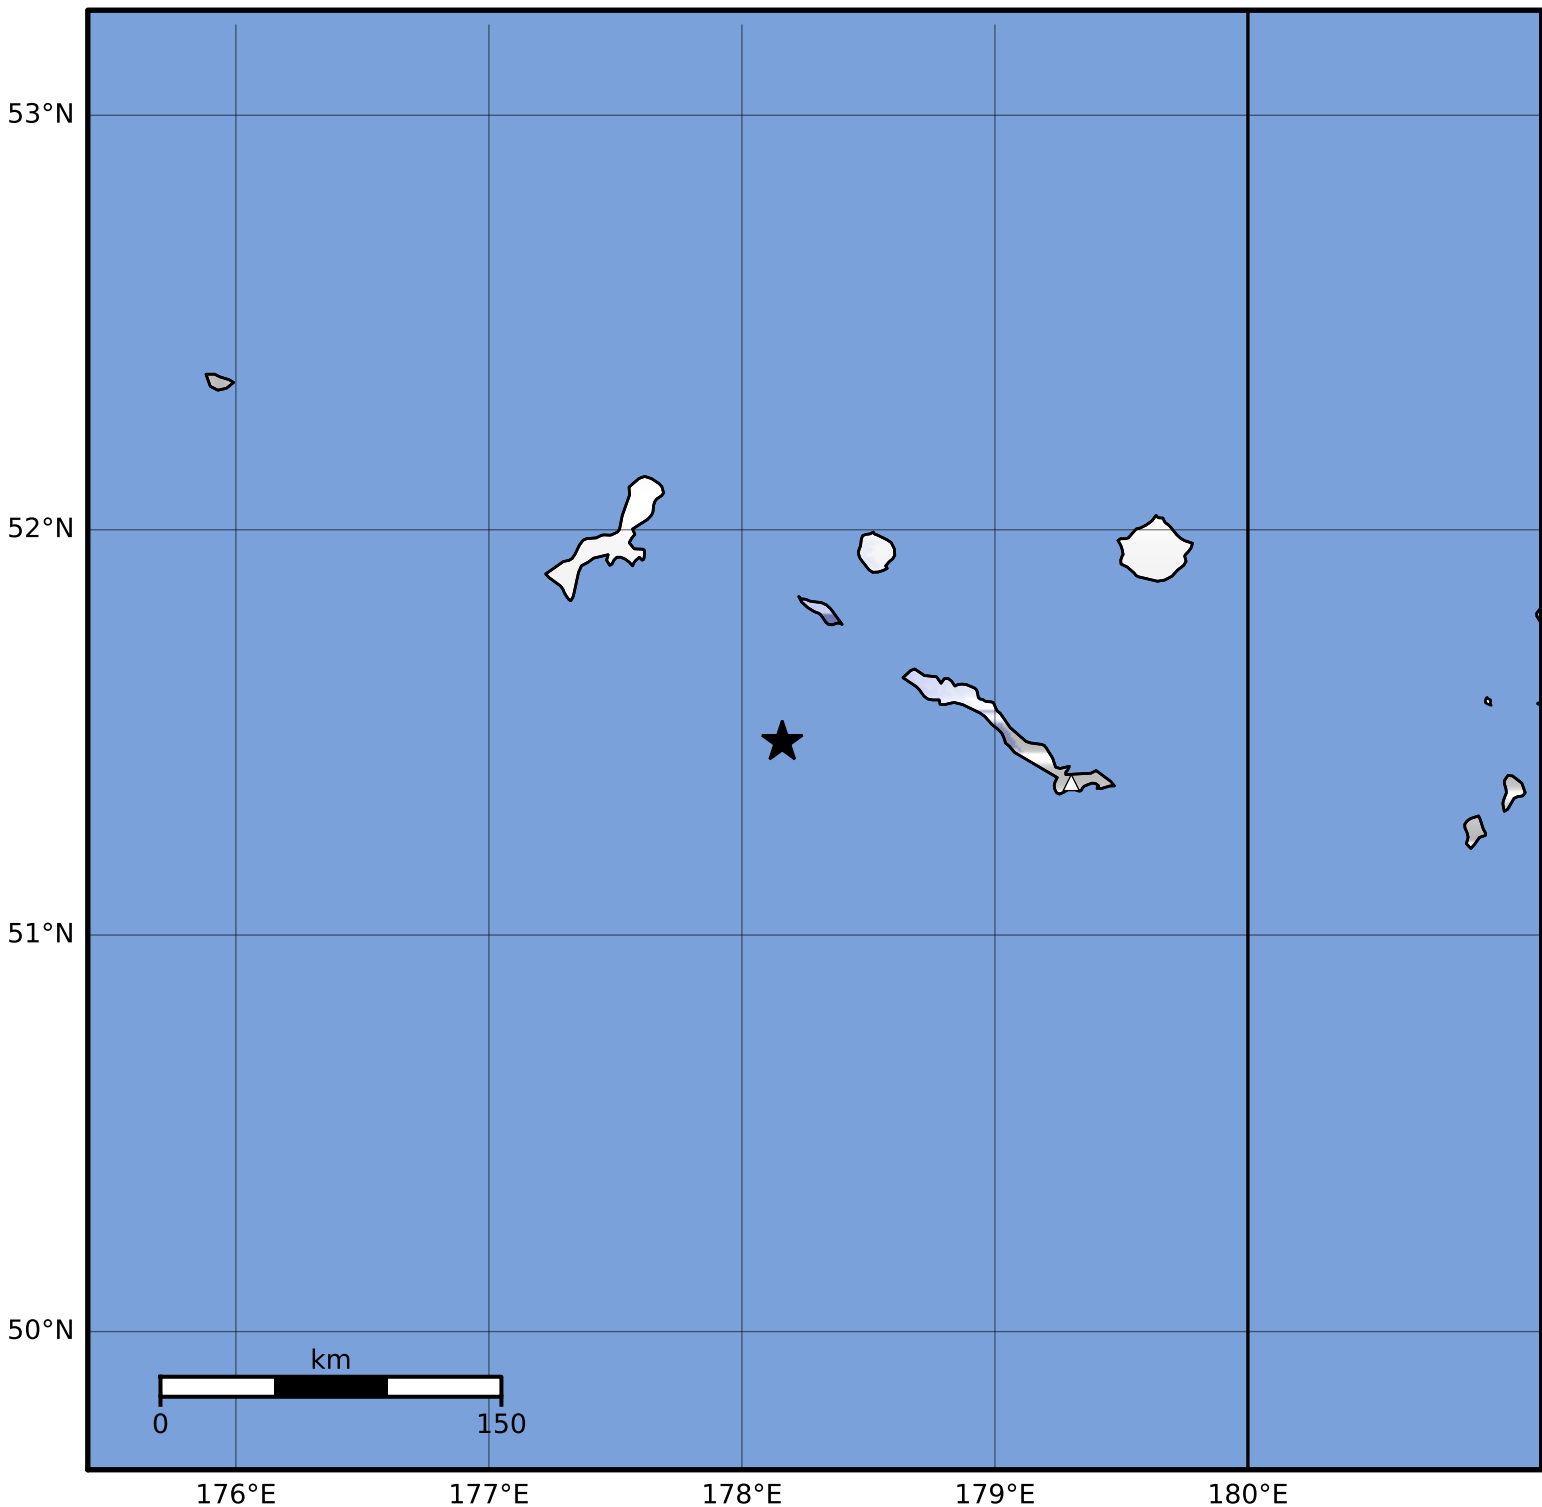

Macroseismic Intensity Map Alaska Earthquake Center
 ShakeMap: 58 km (36 miles) W of Amchitka
 Jun 20, 2023 05:25:21 UTC M3.6 N51.48 E178.16 Depth: 23.7km ID:ak0237uw0x26

SHAKING	Not felt	Weak	Light	Moderate	Strong	Very strong	Severe	Violent	Extreme
DAMAGE	None	None	None	Very light	Light	Moderate	Moderate/heavy	Heavy	Very heavy
PGA(%g)	<0.0464	0.297	2.76	6.2	11.5	21.5	40.1	74.7	>139
PGV(cm/s)	<0.0215	0.135	1.41	4.65	9.64	20	41.4	85.8	>178
INTENSITY	I	II-III	IV	V	VI	VII	VIII	IX	X+

Scale based on Worden et al. (2012)

Version 2: Processed 2023-06-20T06:03:08Z

△ Seismic Instrument ○ Reported Intensity

★ Epicenter