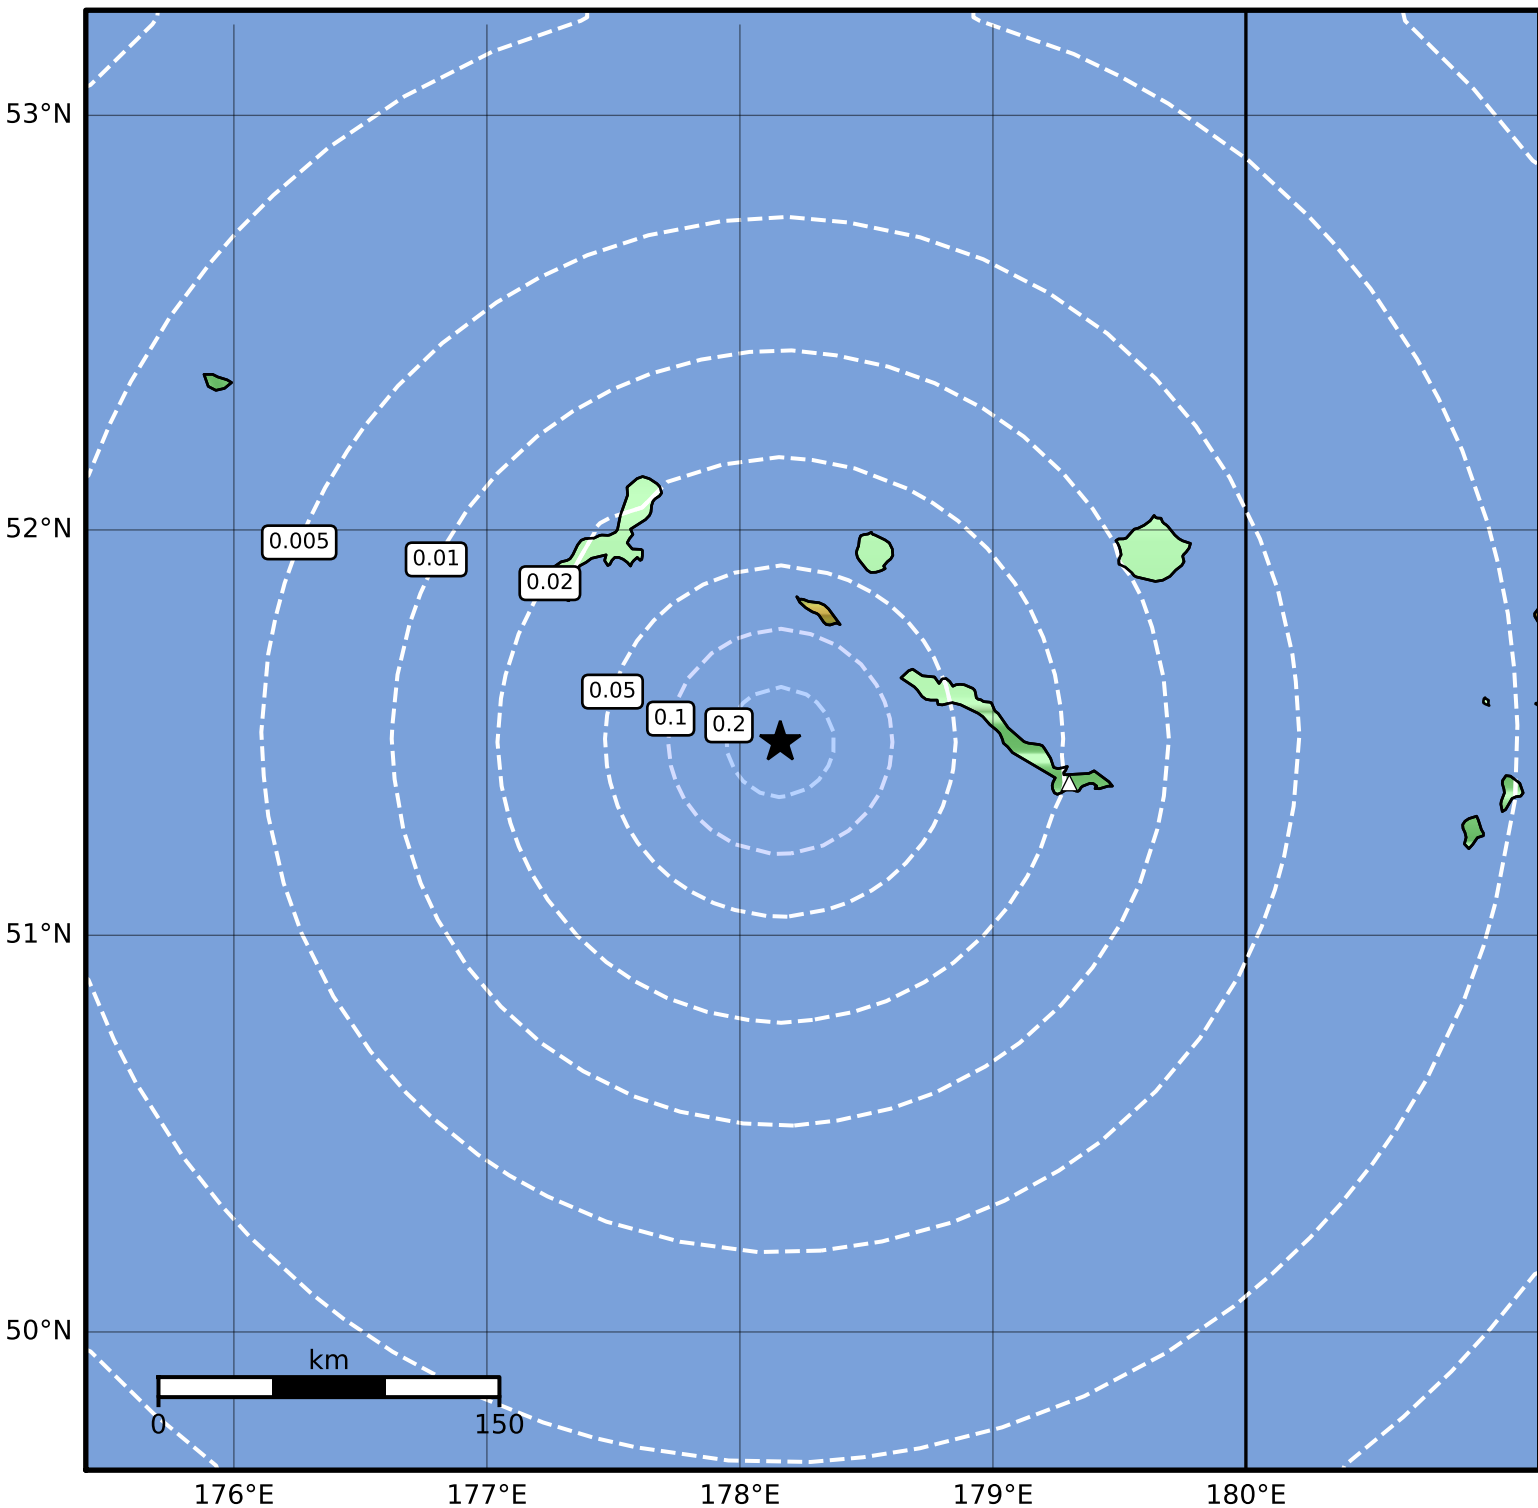

Peak Ground Acceleration Map Alaska Earthquake Center
 ShakeMap: 58 km (36 miles) W of Amchitka
 Jun 20, 2023 05:25:21 UTC M3.6 N51.48 E178.16 Depth: 23.7km ID:ak0237uw0x26

PGA (%g)	0.1	0.2	0.5	1	2	5	10	20	50	100	200
----------	-----	-----	-----	---	---	---	----	----	----	-----	-----

Scale based on Worden et al. (2012)

Version 2: Processed 2023-06-20T06:03:08Z

△ Seismic Instrument ○ Reported Intensity

★ Epicenter