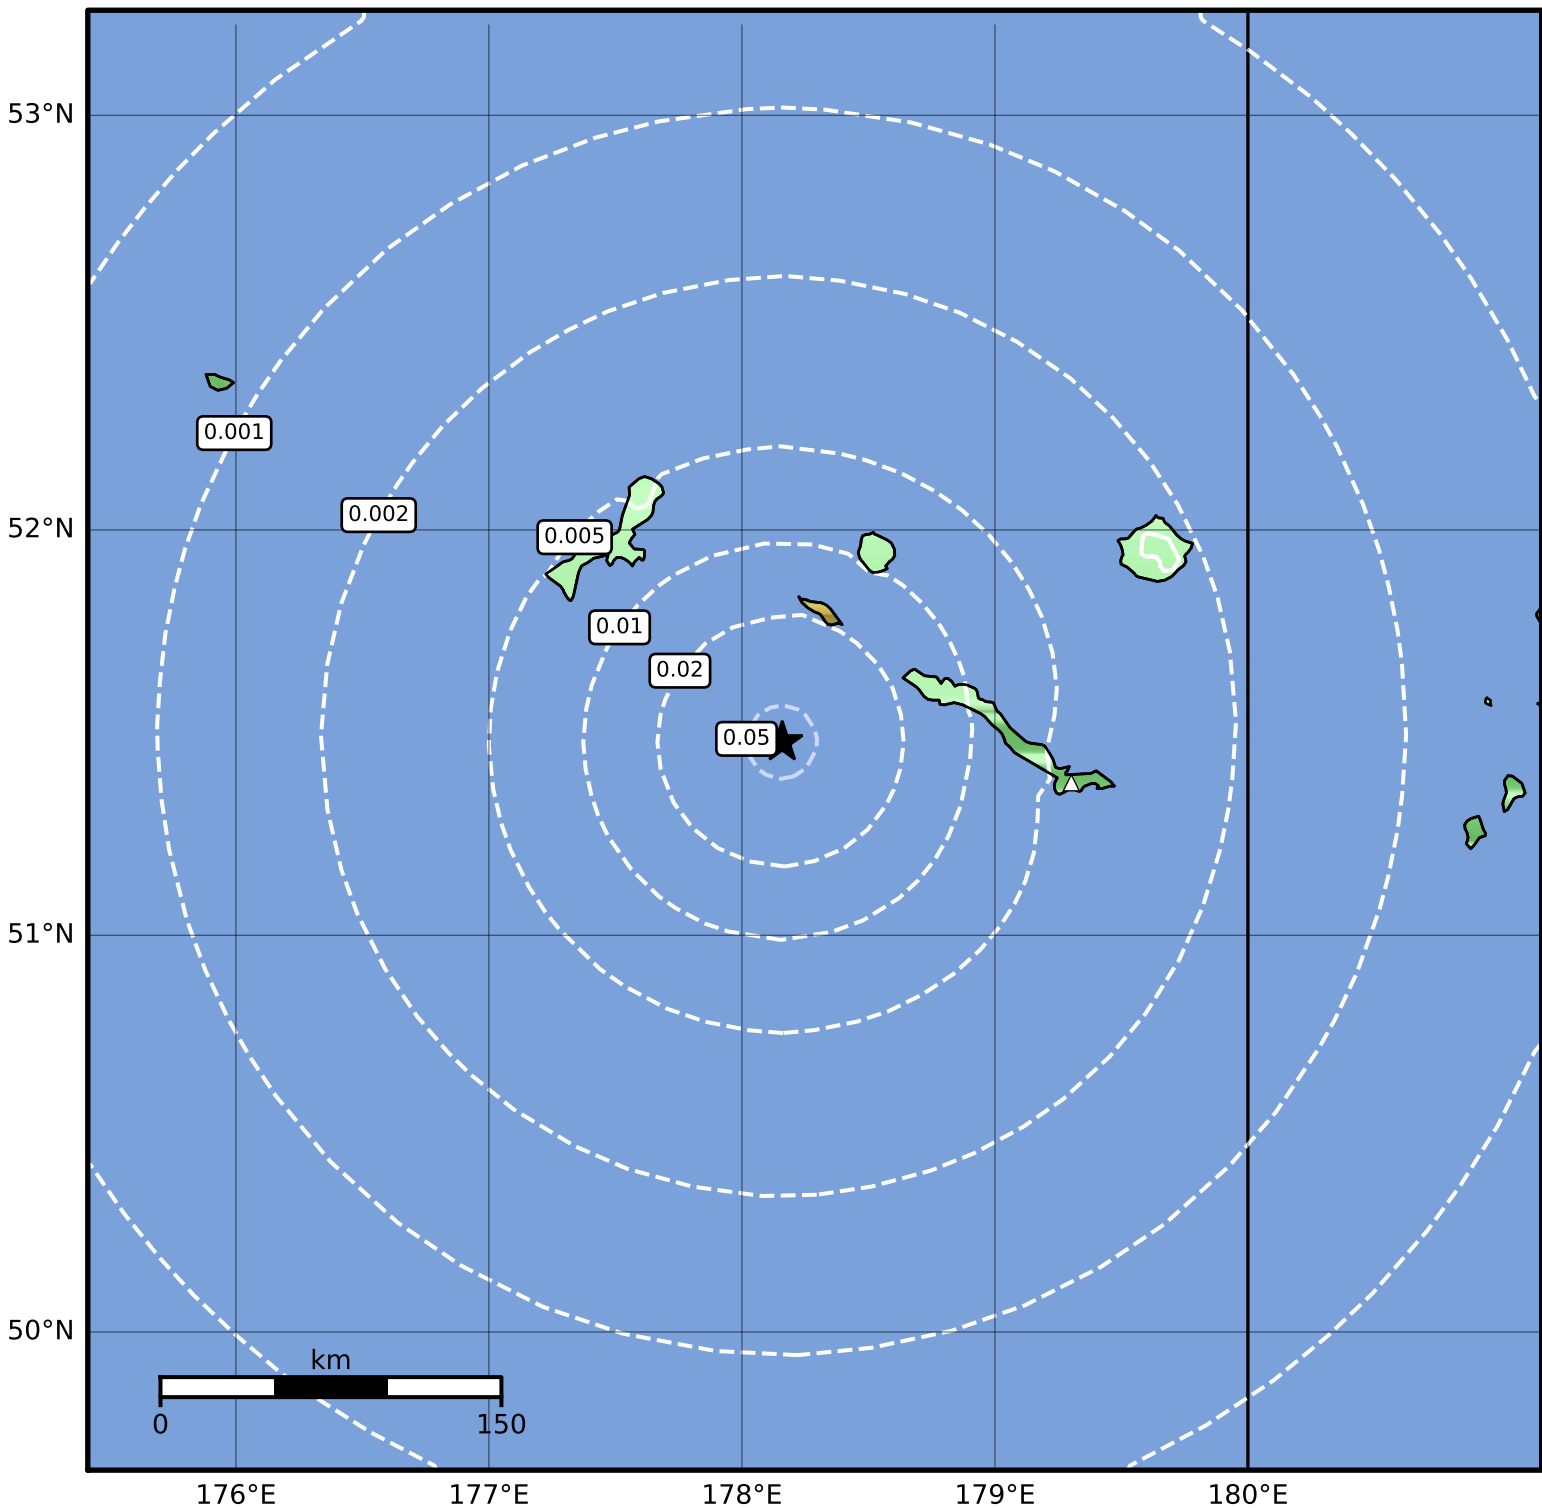

Peak Ground Velocity Map Alaska Earthquake Center  
ShakeMap: 58 km (36 miles) W of Amchitka  
Jun 20, 2023 05:25:21 UTC M3.6 N51.48 E178.16 Depth: 23.7km ID:ak0237uw0x26

Scale based on Worden et al. (2012)

Version 2: Processed 2023-06-20T06:03:08Z

△ Seismic Instrument ○ Reported Intensity

★ Epicenter