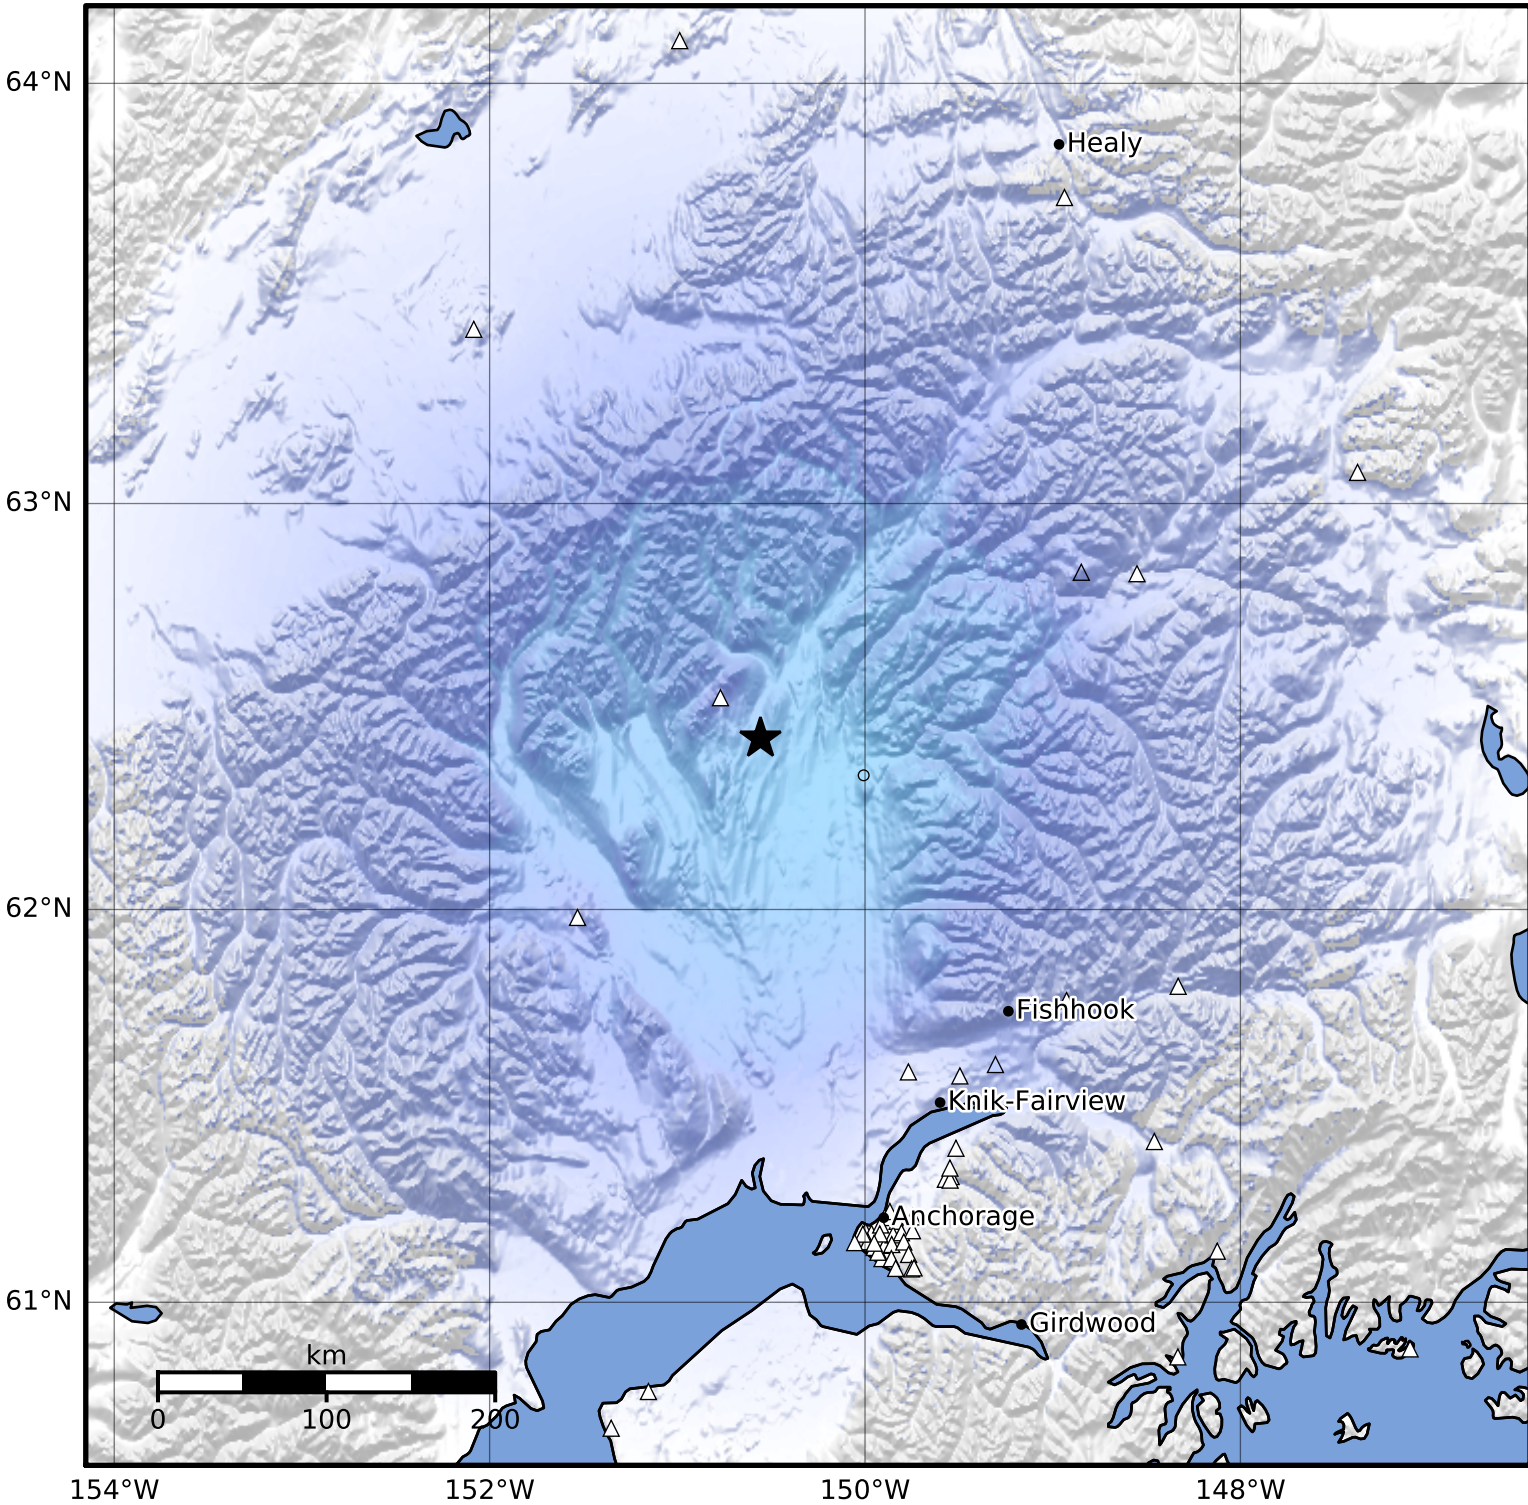

Macroseismic Intensity Map Alaska Earthquake Center  
 ShakeMap: 26 km (16 miles) WNW of Talkeetna  
 Jun 21, 2023 14:26:08 UTC M3.8 N62.43 W150.56 Depth: 61.3km ID:ak0237woxclz

SHAKING	Not felt	Weak	Light	Moderate	Strong	Very strong	Severe	Violent	Extreme
DAMAGE	None	None	None	Very light	Light	Moderate	Moderate/heavy	Heavy	Very heavy
PGA(%g)	<0.0464	0.297	2.76	6.2	11.5	21.5	40.1	74.7	>139
PGV(cm/s)	<0.0215	0.135	1.41	4.65	9.64	20	41.4	85.8	>178
INTENSITY	<b>I</b>	<b>II-III</b>	<b>IV</b>	<b>V</b>	<b>VI</b>	<b>VII</b>	<b>VIII</b>	<b>IX</b>	<b>X+</b>

Scale based on Worden et al. (2012)

△ Seismic Instrument ○ Reported Intensity

★ Epicenter

Version 2: Processed 2023-06-21T16:04:07Z