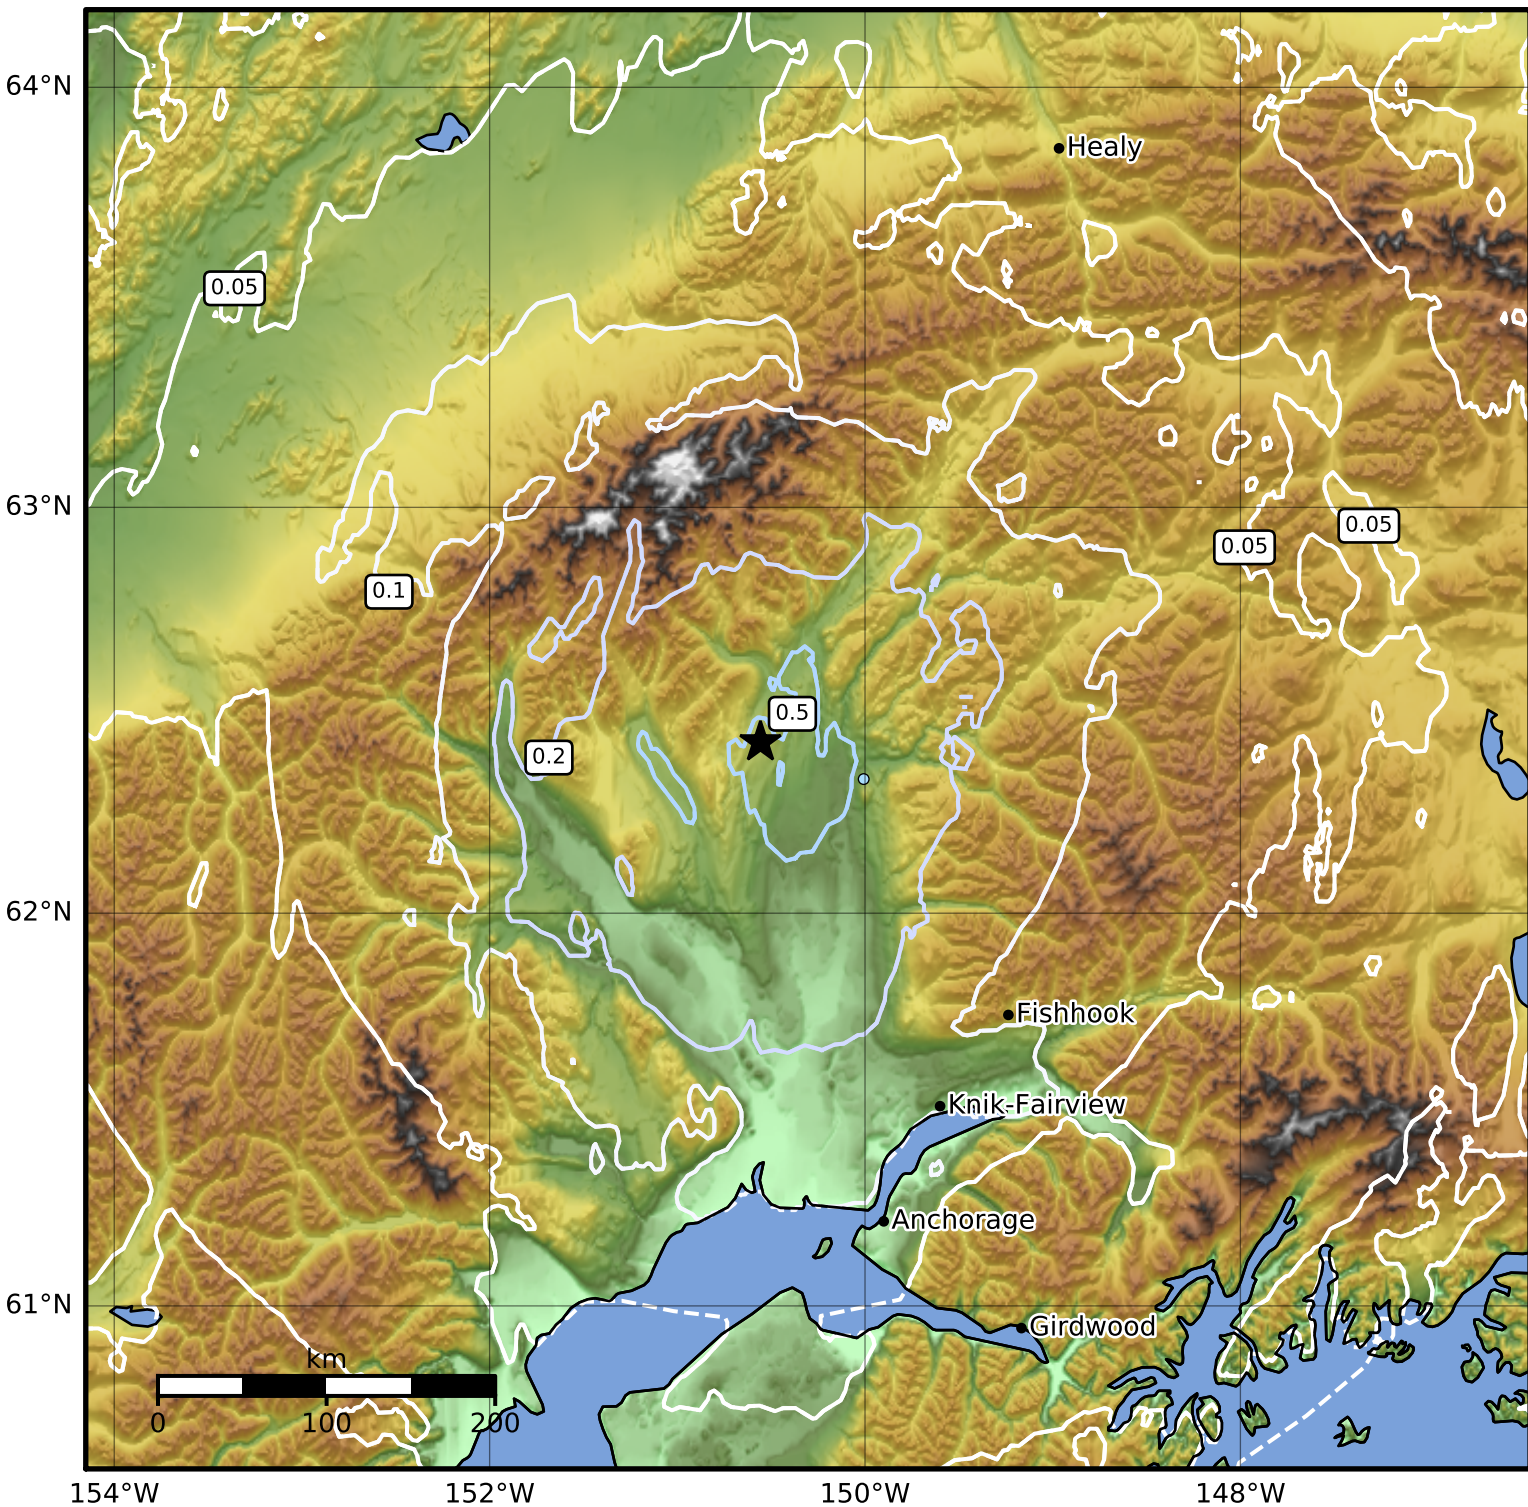

0.3 Second Peak Spectral Acceleration Map Alaska Earthquake Center  
 ShakeMap: 26 km (16 miles) WNW of Talkeetna  
 Jun 21, 2023 14:26:08 UTC M3.8 N62.43 W150.56 Depth: 61.3km ID:ak0237woxclz

SA(0.3) (%g)	0.1	0.2	0.5	1	2	5	10	20	50	100	200
--------------	-----	-----	-----	---	---	---	----	----	----	-----	-----

Scale based on Worden et al. (2012)

△ Seismic Instrument    ○ Reported Intensity

★ Epicenter

Version 2: Processed 2023-06-21T16:04:07Z