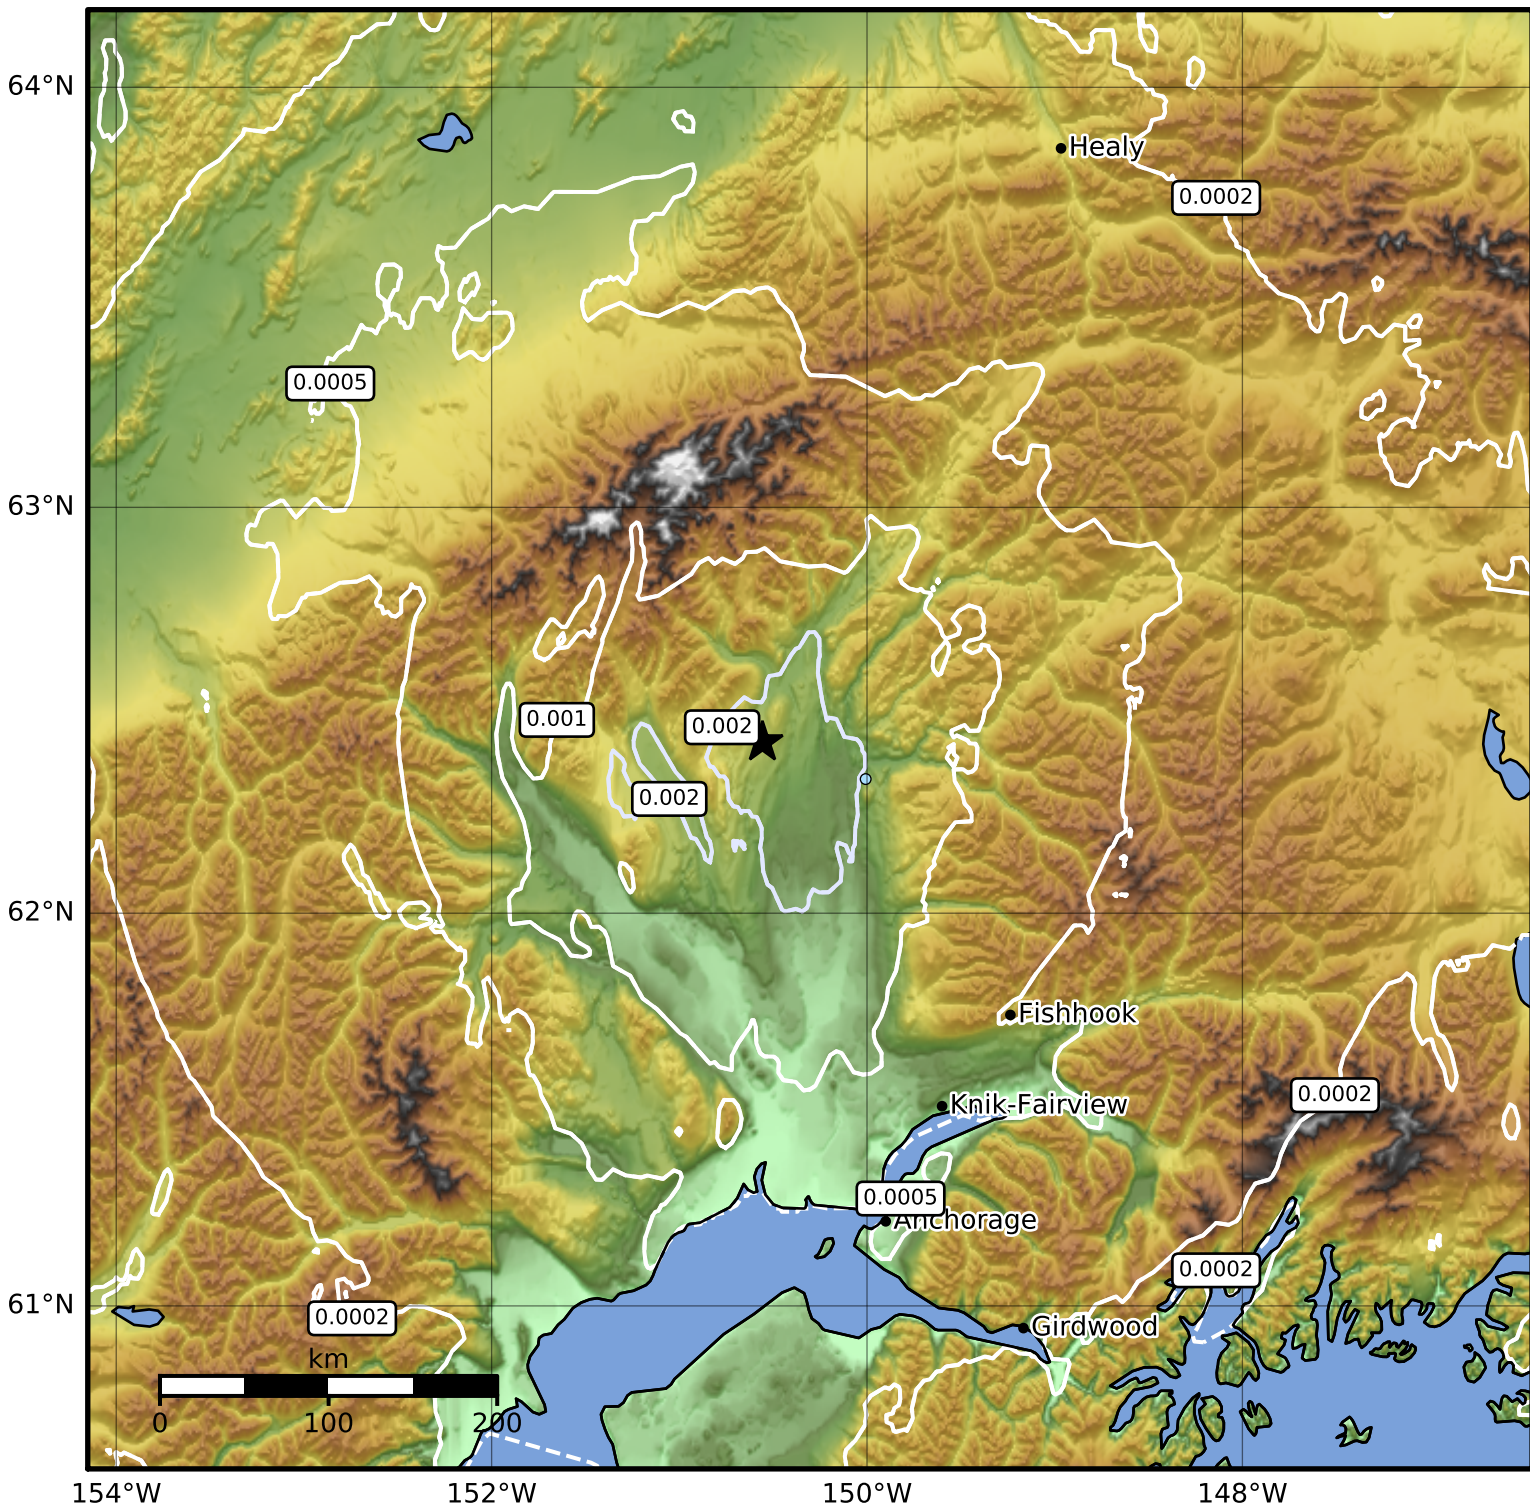

3.0 Second Peak Spectral Acceleration Map Alaska Earthquake Center
ShakeMap: 26 km (16 miles) WNW of Talkeetna
Jun 21, 2023 14:26:08 UTC M3.8 N62.43 W150.56 Depth: 61.3km ID:ak0237woxczlz

Scale based on Worden et al. (2012)

△ Seismic Instrument ○ Reported Intensity

★ Epicenter

Version 2: Processed 2023-06-21T16:04:07Z