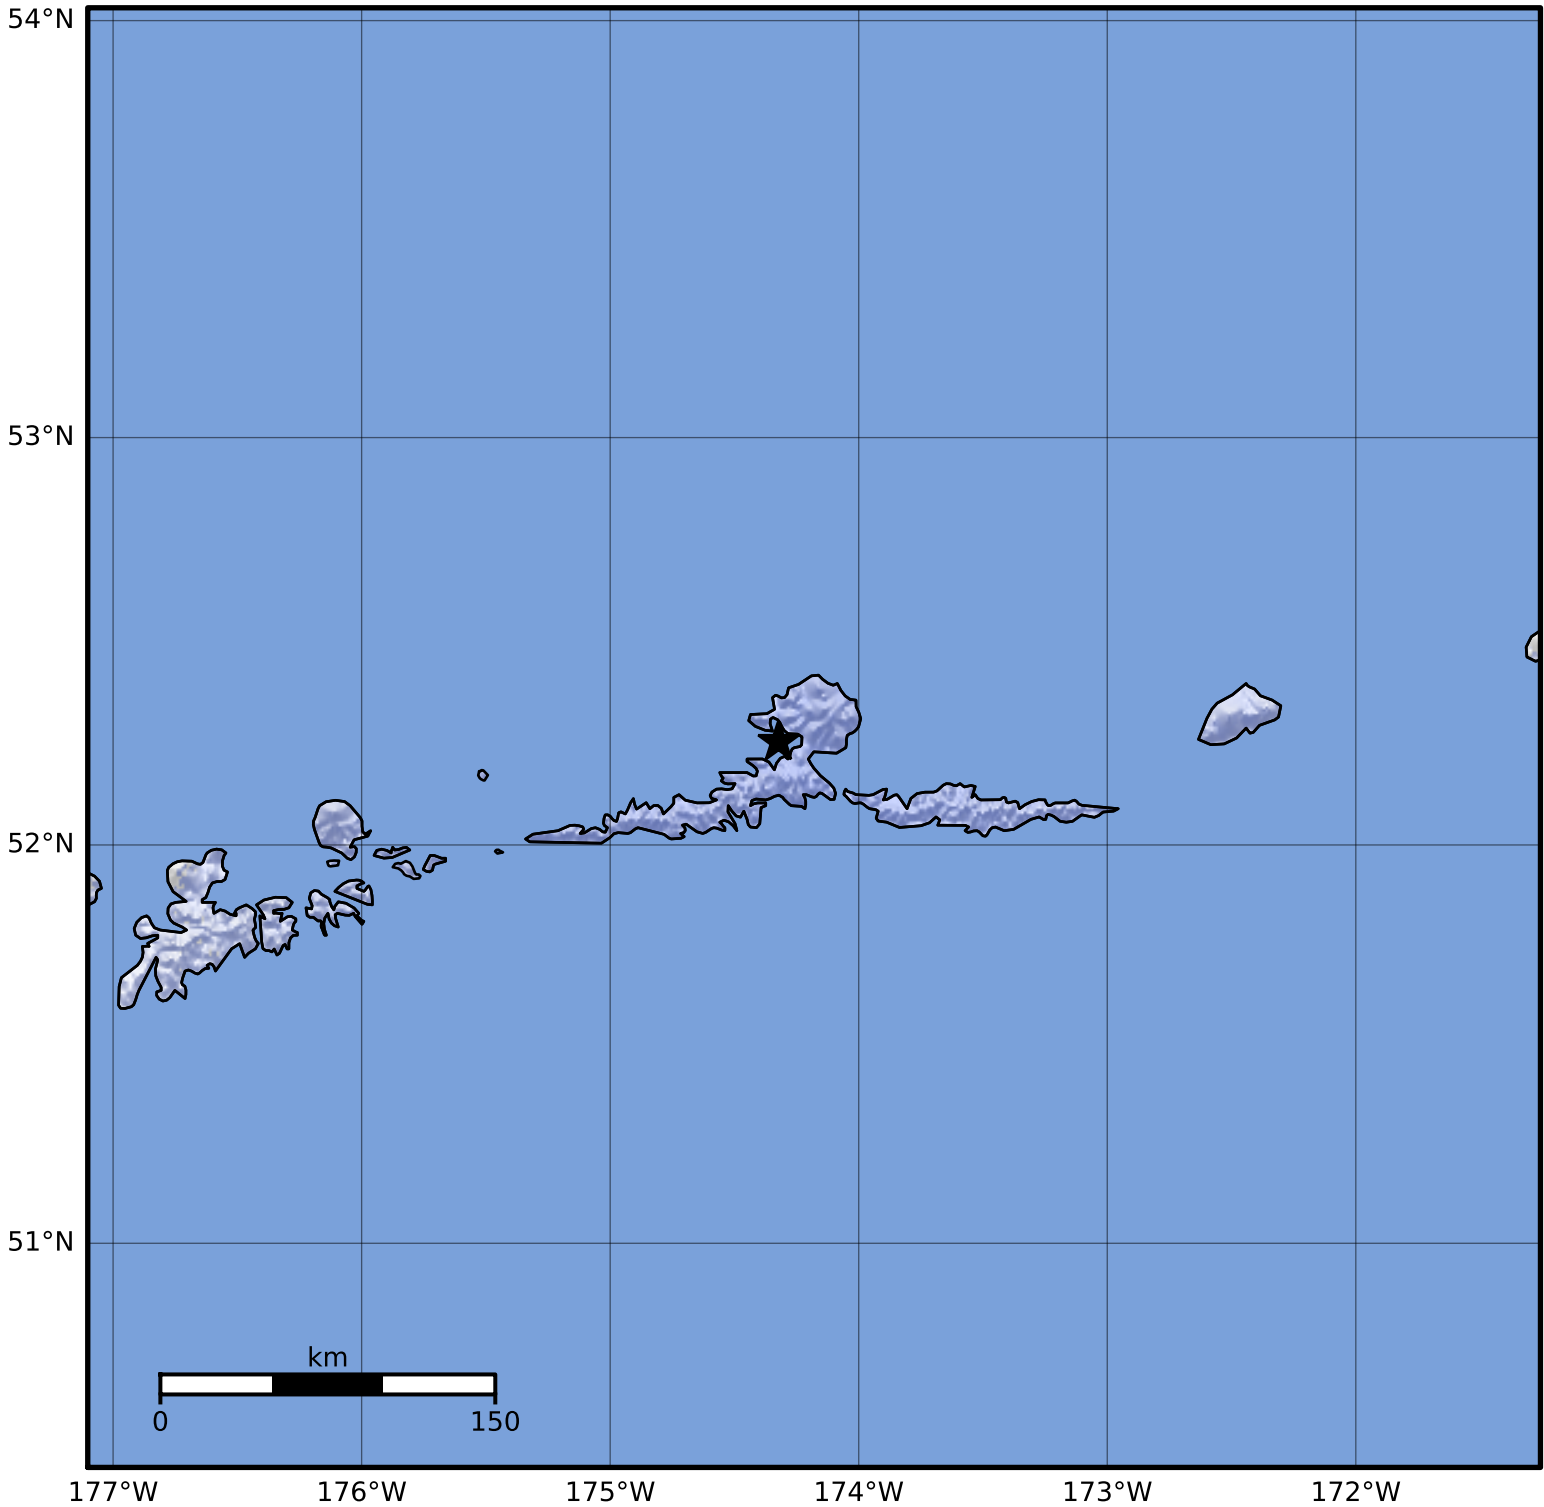

Macroseismic Intensity Map Alaska Earthquake Center
 ShakeMap: 11 km (7 miles) NW of Atka
 Jun 21, 2023 18:57:19 UTC M3.7 N52.26 W174.32 Depth: 185.6km ID:ak0237wrh3I3

SHAKING	Not felt	Weak	Light	Moderate	Strong	Very strong	Severe	Violent	Extreme
DAMAGE	None	None	None	Very light	Light	Moderate	Moderate/heavy	Heavy	Very heavy
PGA(%g)	<0.0464	0.297	2.76	6.2	11.5	21.5	40.1	74.7	>139
PGV(cm/s)	<0.0215	0.135	1.41	4.65	9.64	20	41.4	85.8	>178
INTENSITY	I	II-III	IV	V	VI	VII	VIII	IX	X+

Scale based on Worden et al. (2012)

Version 2: Processed 2023-06-21T19:30:45Z

△ Seismic Instrument ○ Reported Intensity

★ Epicenter