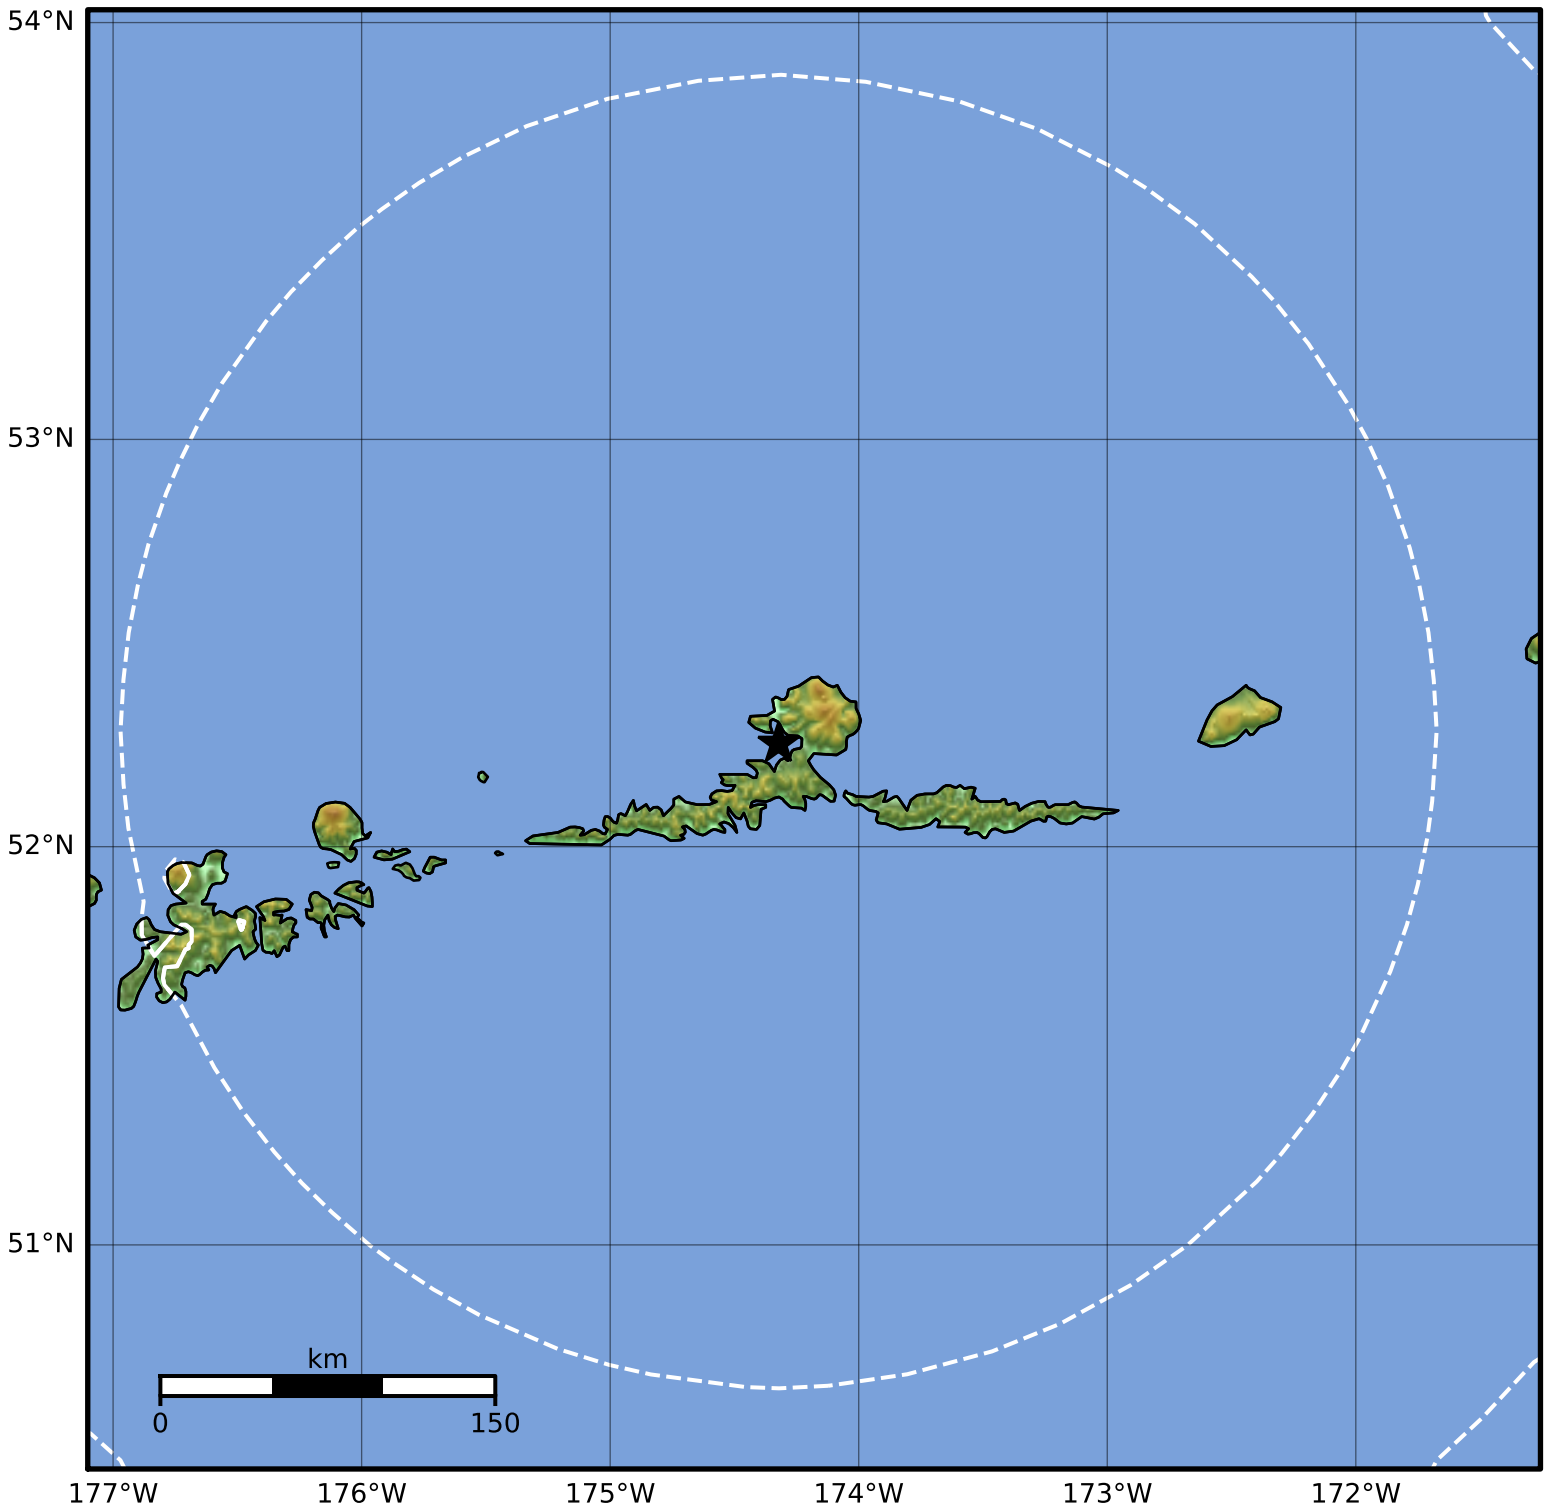

Peak Ground Acceleration Map Alaska Earthquake Center
ShakeMap: 11 km (7 miles) NW of Atka
Jun 21, 2023 18:57:19 UTC M3.7 N52.26 W174.32 Depth: 185.6km ID:ak0237wrh3I3

PGA (%g)	0.1	0.2	0.5	1	2	5	10	20	50	100	200
----------	-----	-----	-----	---	---	---	----	----	----	-----	-----

Scale based on Worden et al. (2012)

Version 2: Processed 2023-06-21T19:30:45Z

△ Seismic Instrument ○ Reported Intensity

★ Epicenter