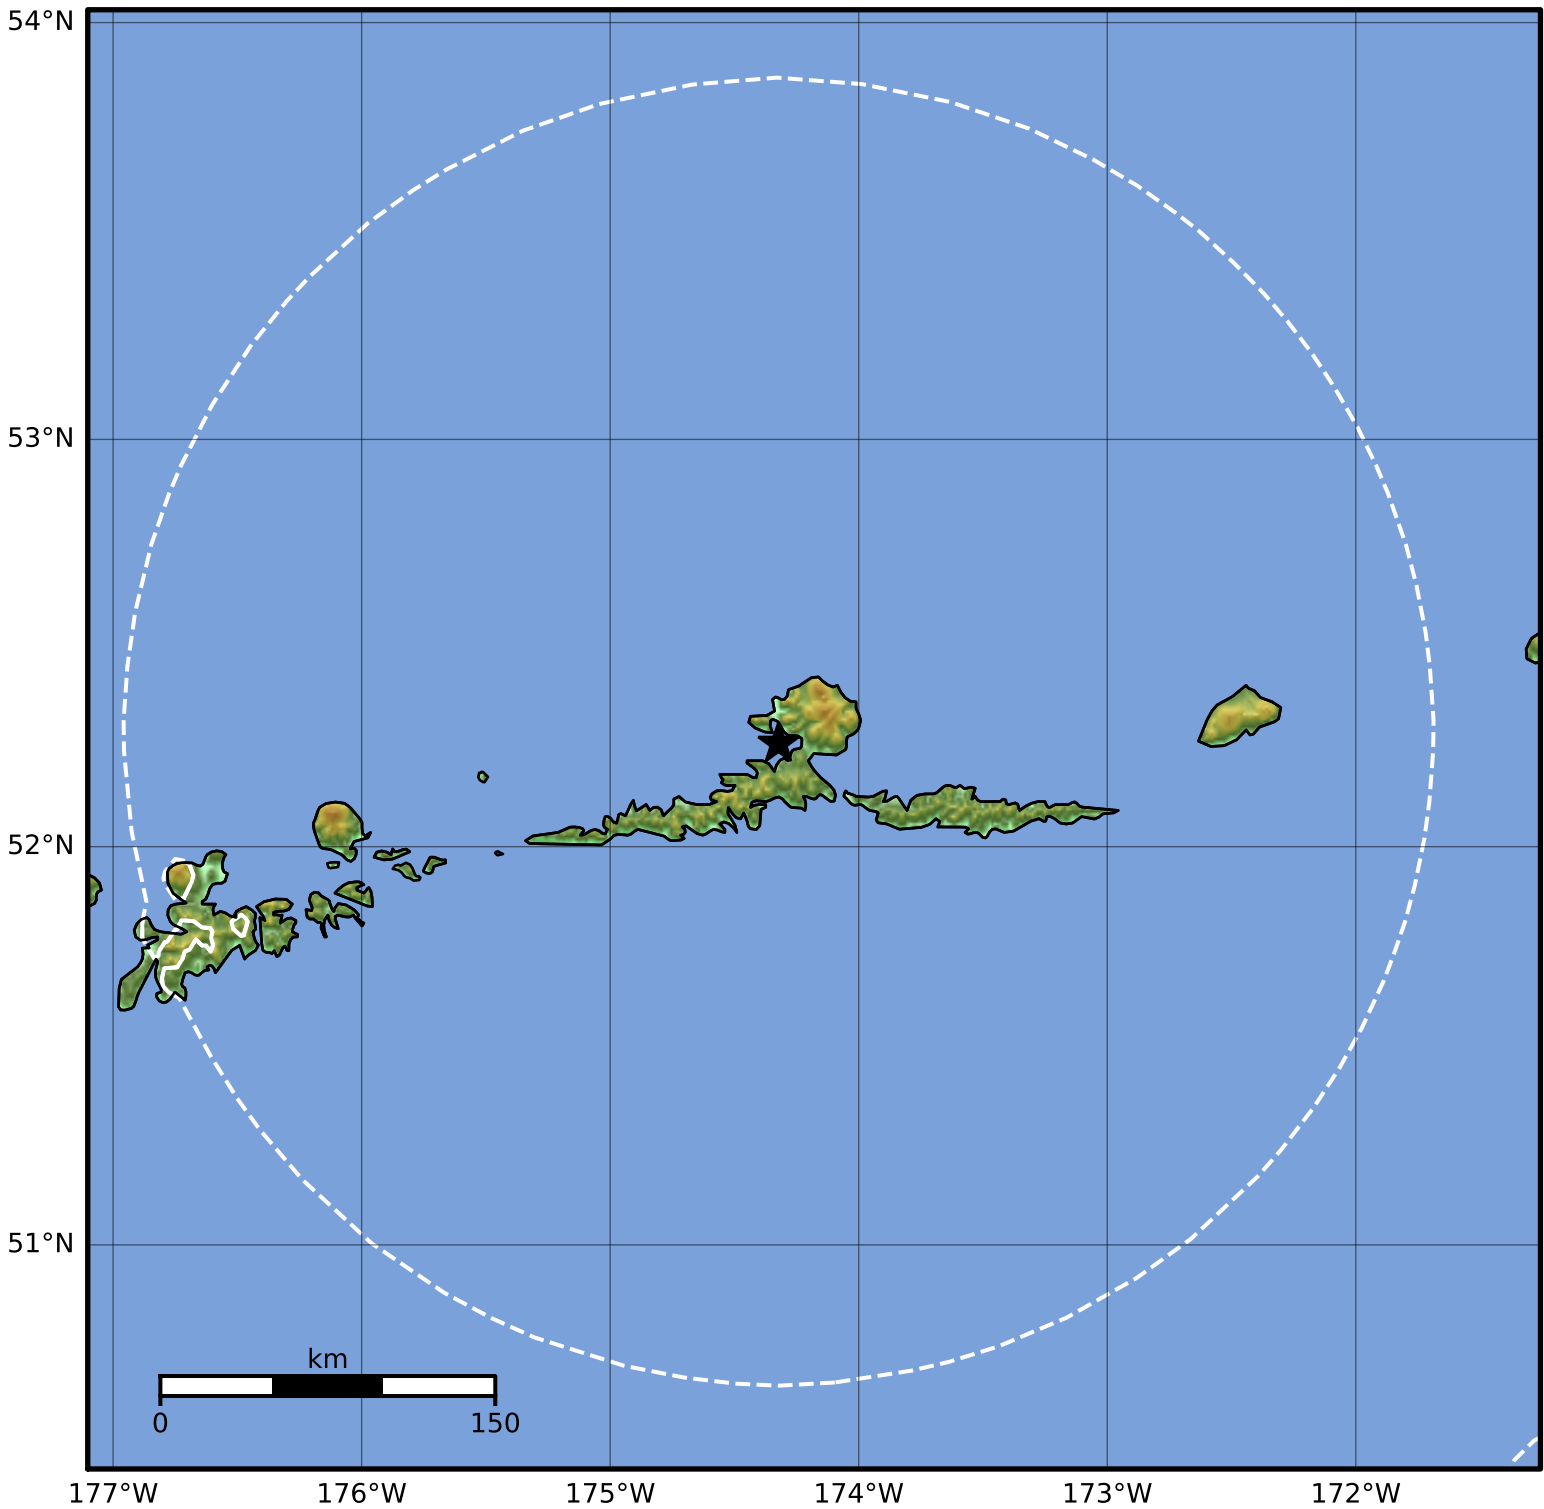

Peak Ground Velocity Map Alaska Earthquake Center  
ShakeMap: 11 km (7 miles) NW of Atka  
Jun 21, 2023 18:57:19 UTC M3.7 N52.26 W174.32 Depth: 185.6km ID:ak0237wrh3I3

Scale based on Worden et al. (2012)

Version 2: Processed 2023-06-21T19:30:45Z

△ Seismic Instrument ○ Reported Intensity

★ Epicenter