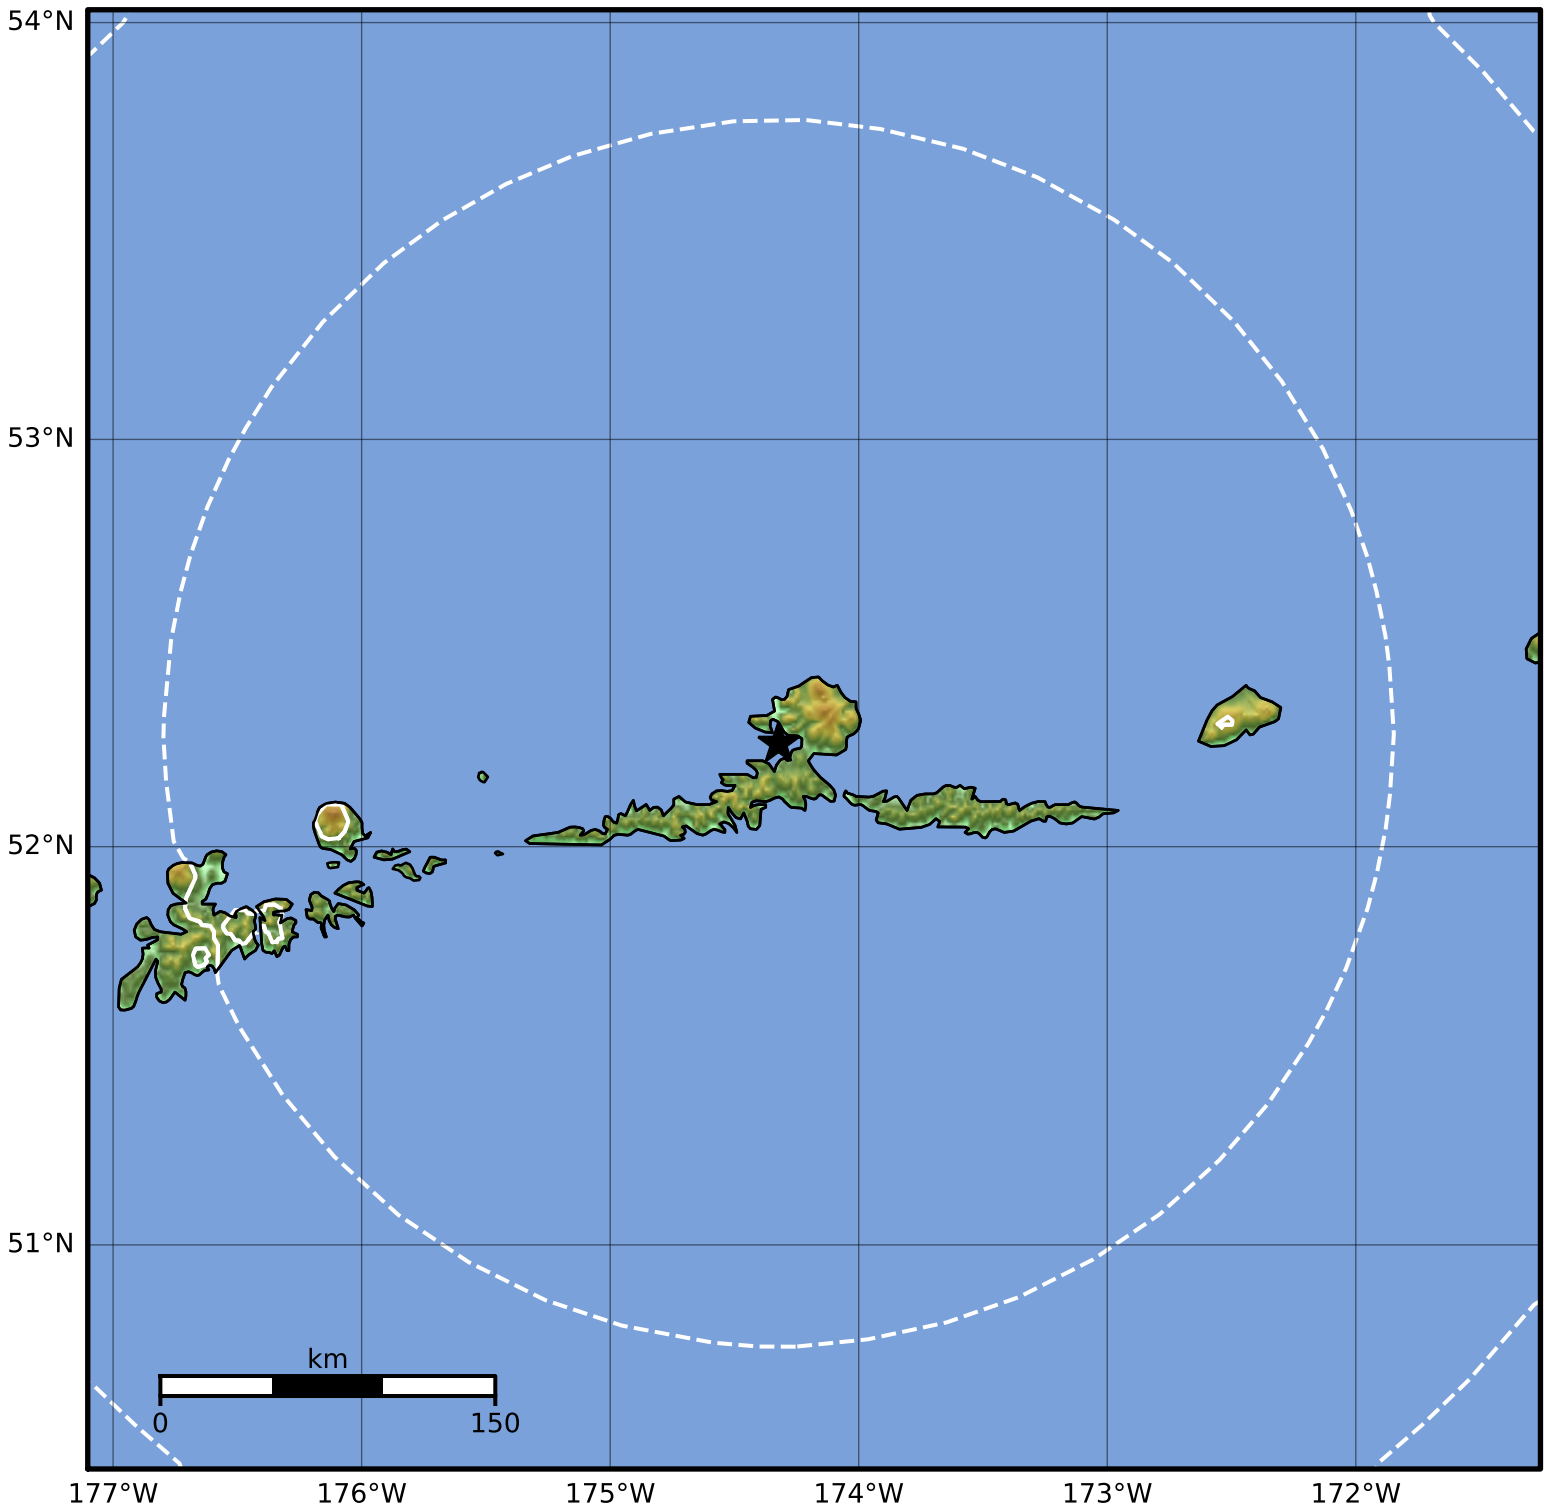

0.3 Second Peak Spectral Acceleration Map Alaska Earthquake Center
ShakeMap: 11 km (7 miles) NW of Atka
Jun 21, 2023 18:57:19 UTC M3.7 N52.26 W174.32 Depth: 185.6km ID:ak0237wrh3I3

SA(0.3) (%g)	0.1	0.2	0.5	1	2	5	10	20	50	100	200
---------------------	------------	------------	------------	----------	----------	----------	-----------	-----------	-----------	------------	------------

Scale based on Worden et al. (2012)

Version 2: Processed 2023-06-21T19:30:45Z

△ Seismic Instrument ○ Reported Intensity

★ Epicenter