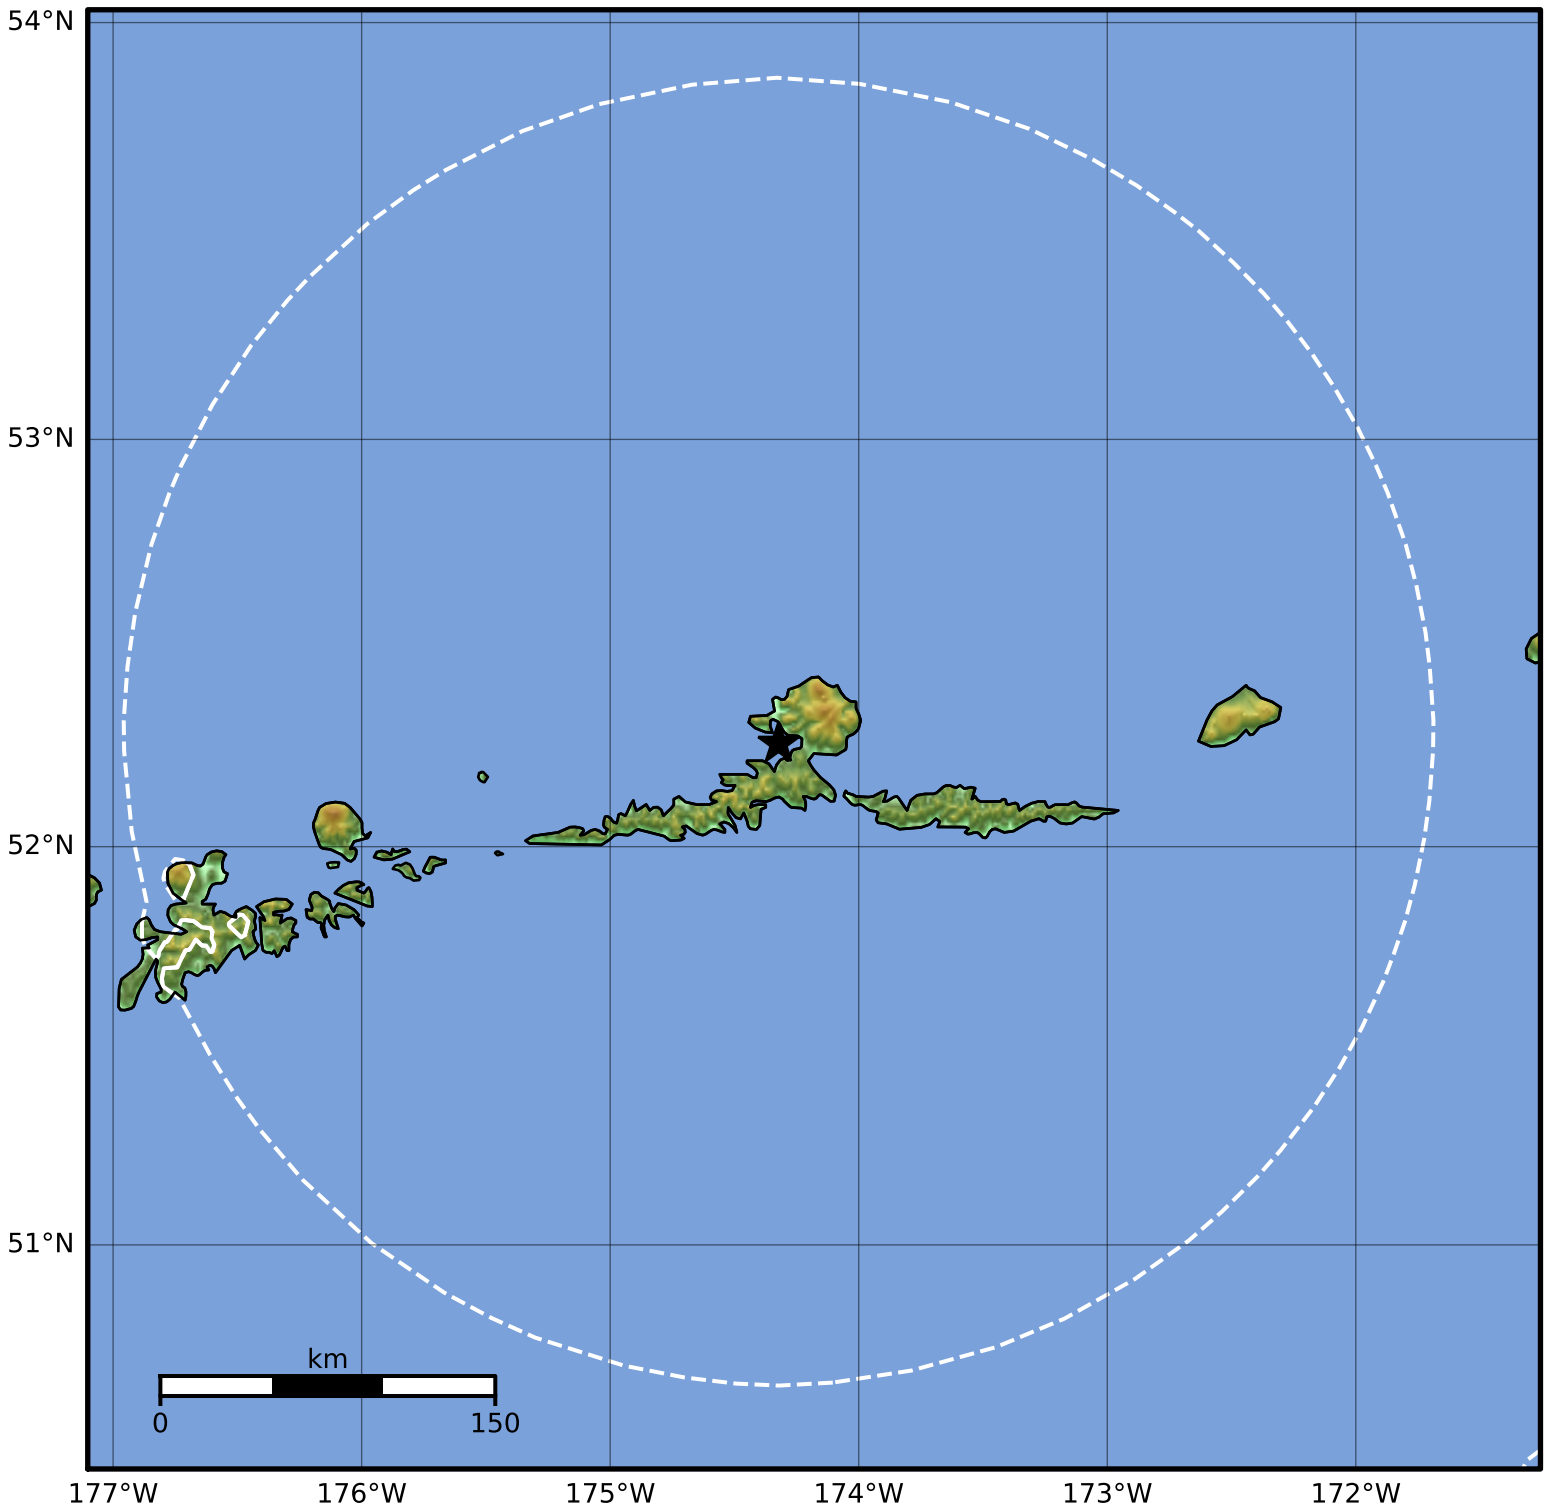

1.0 Second Peak Spectral Acceleration Map Alaska Earthquake Center
ShakeMap: 11 km (7 miles) NW of Atka
Jun 21, 2023 18:57:19 UTC M3.7 N52.26 W174.32 Depth: 185.6km ID:ak0237wrh3I3

Scale based on Worden et al. (2012)

Version 2: Processed 2023-06-21T19:30:45Z

△ Seismic Instrument ○ Reported Intensity

★ Epicenter