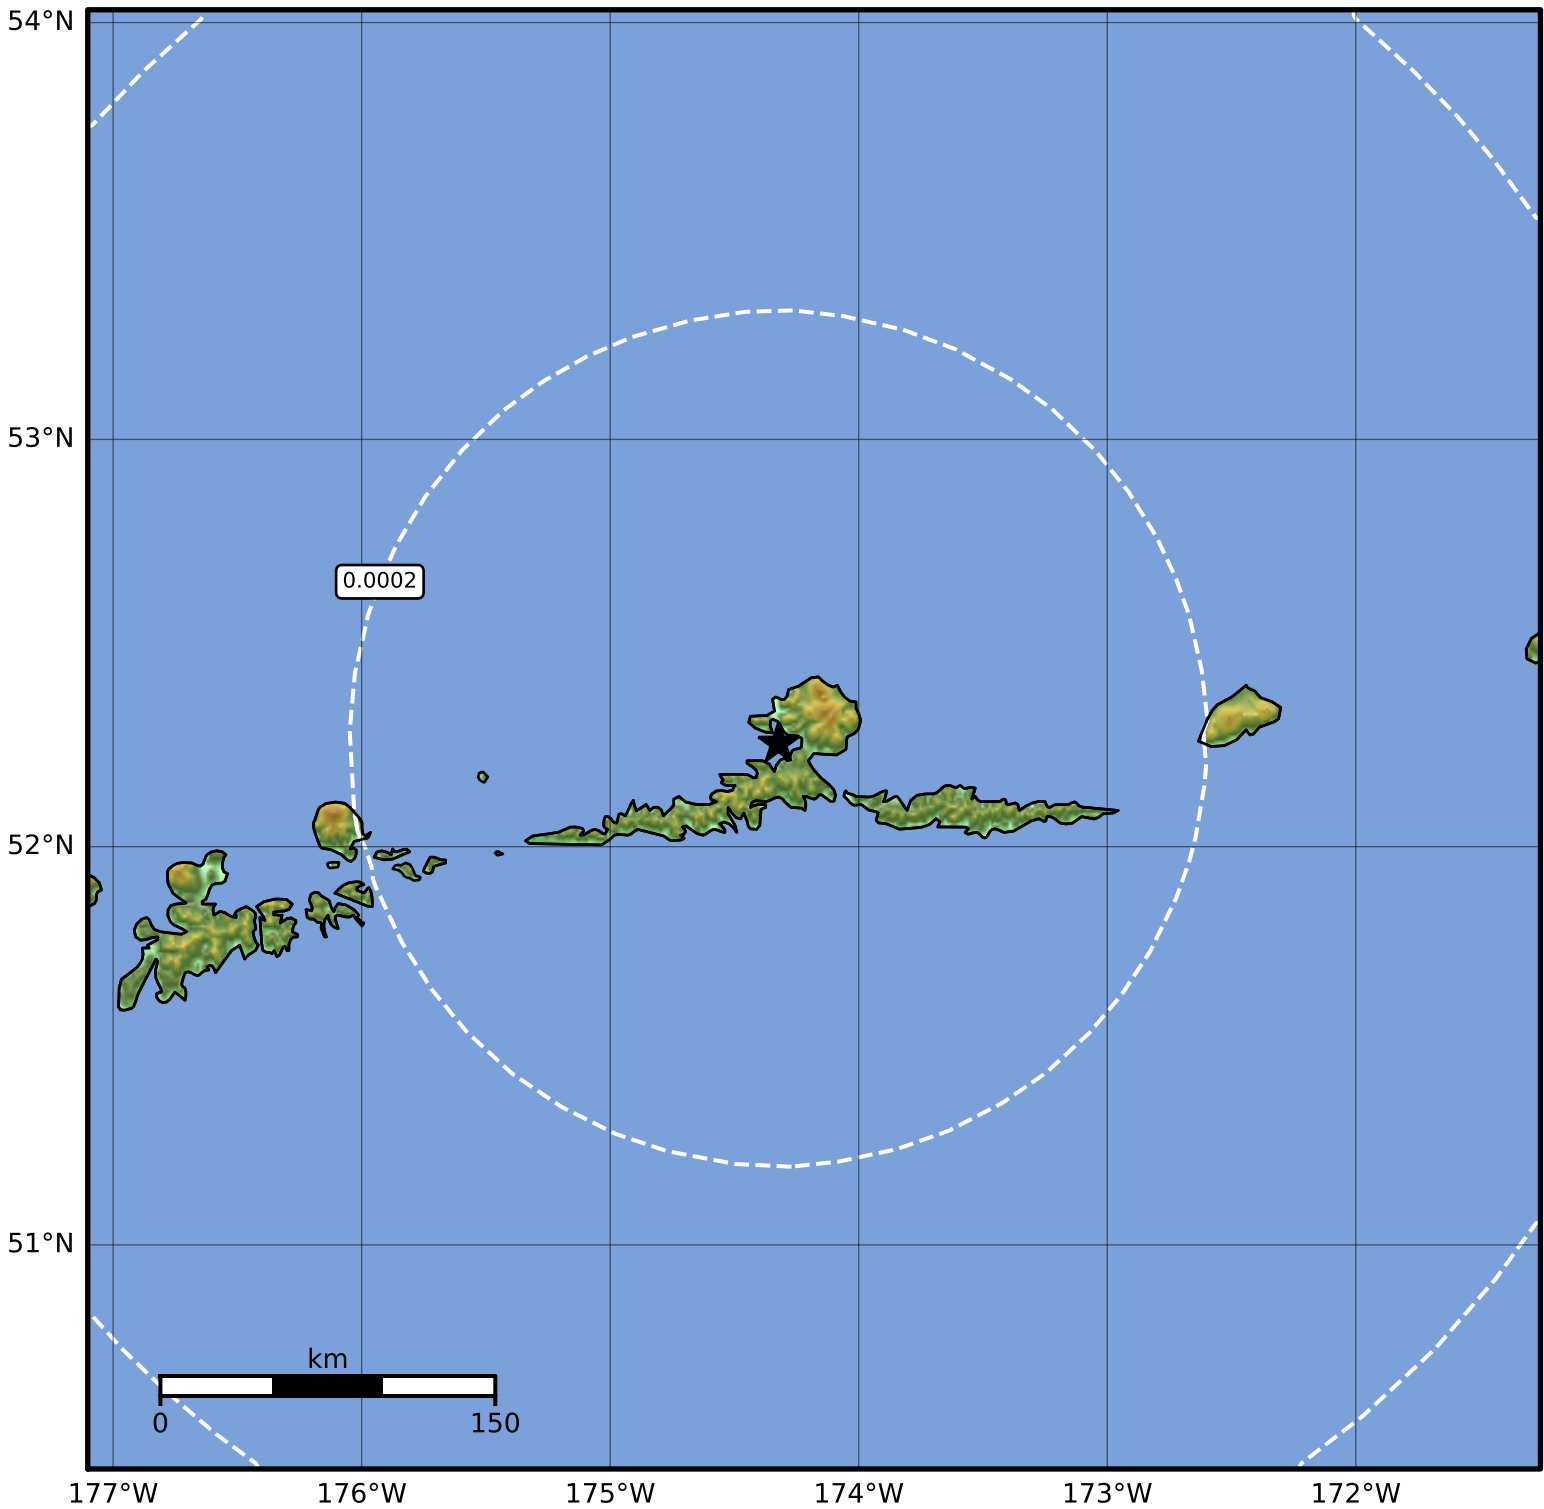

3.0 Second Peak Spectral Acceleration Map Alaska Earthquake Center
ShakeMap: 11 km (7 miles) NW of Atka
Jun 21, 2023 18:57:19 UTC M3.7 N52.26 W174.32 Depth: 185.6km ID:ak0237wrh3I3

Scale based on Worden et al. (2012)

Version 2: Processed 2023-06-21T19:30:45Z

△ Seismic Instrument ○ Reported Intensity

★ Epicenter