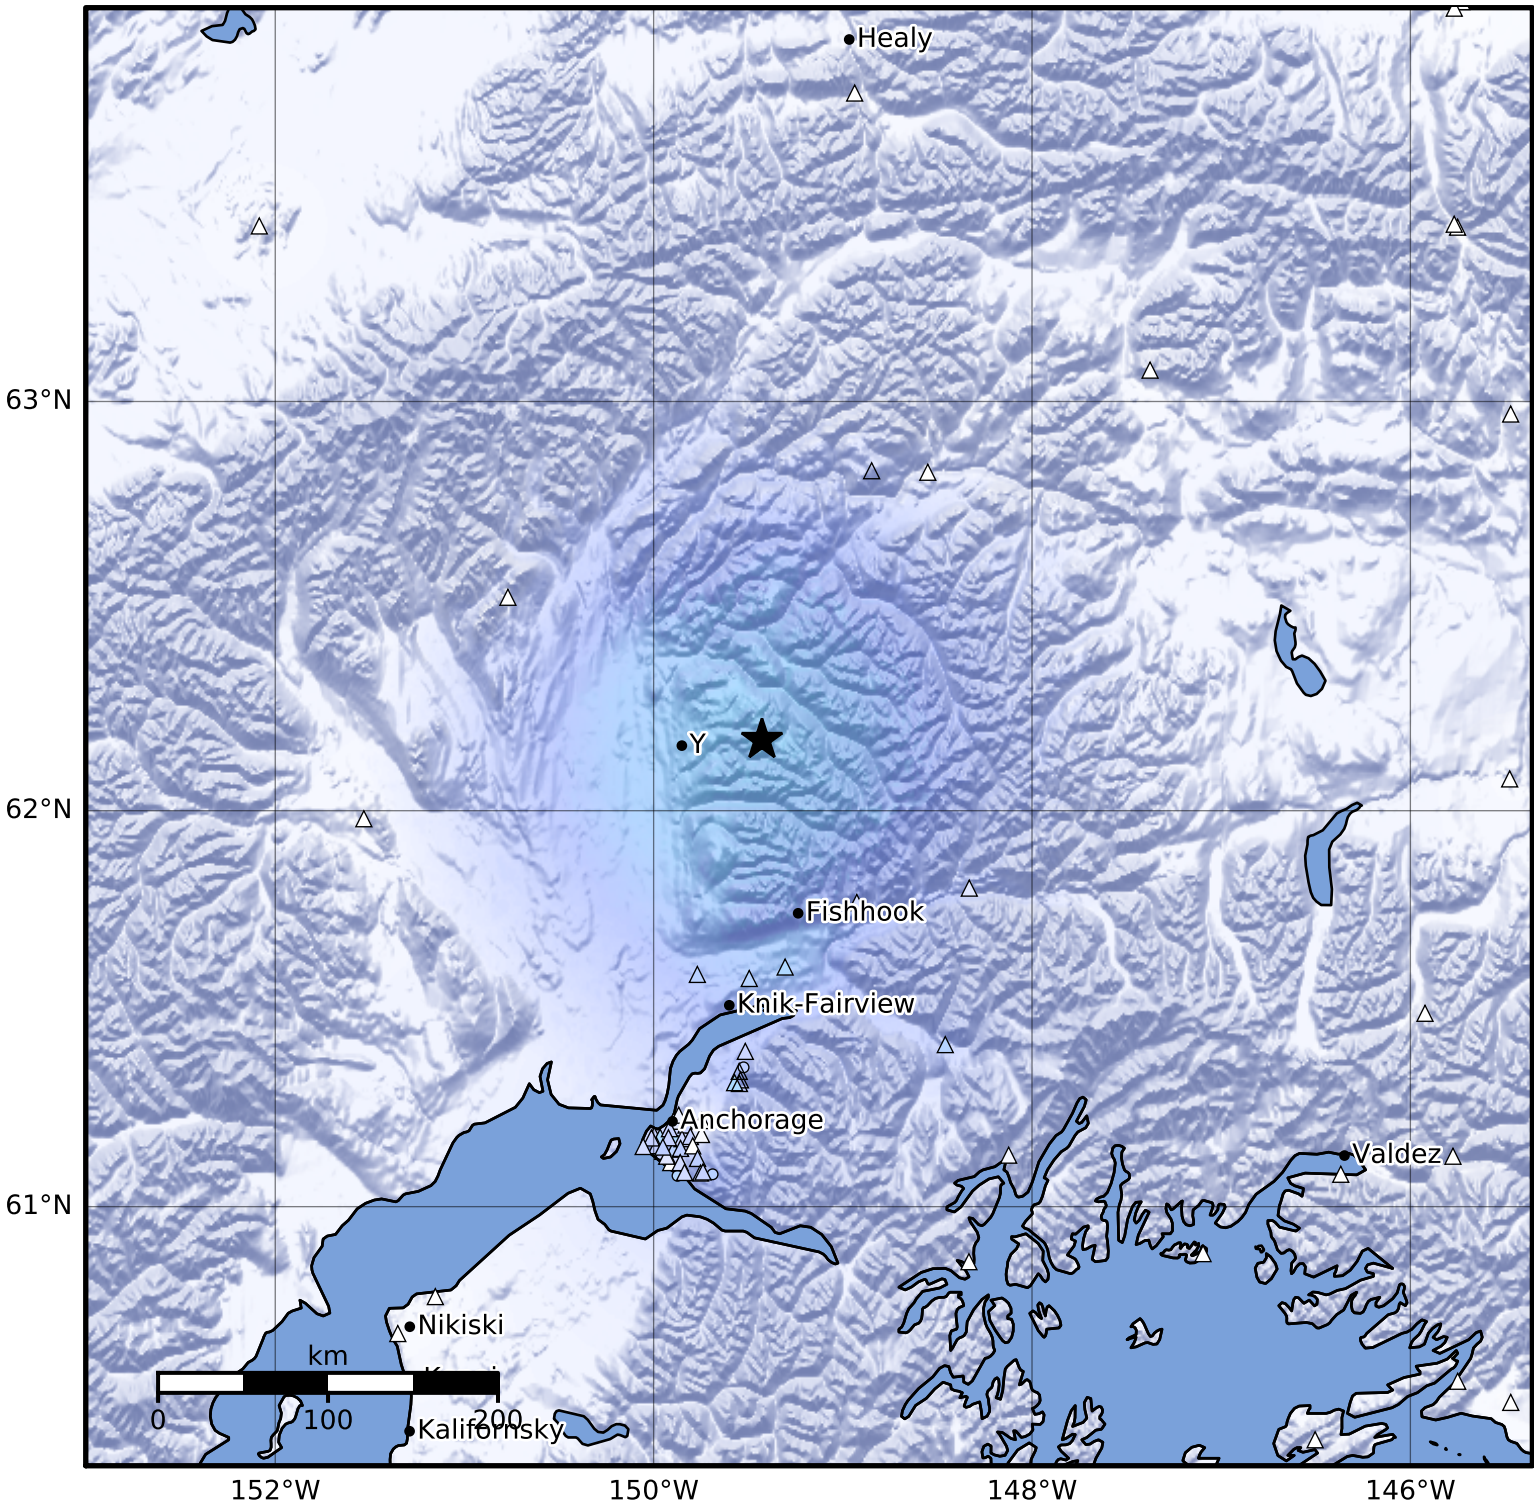

Macroseismic Intensity Map Alaska Earthquake Center  
 ShakeMap: 39 km (24 miles) ESE of Talkeetna  
 Jun 22, 2023 19:50:19 UTC M3.7 N62.18 W149.43 Depth: 38.4km ID:ak0237yfl15l

SHAKING	Not felt	Weak	Light	Moderate	Strong	Very strong	Severe	Violent	Extreme
DAMAGE	None	None	None	Very light	Light	Moderate	Moderate/heavy	Heavy	Very heavy
PGA(%g)	<0.0464	0.297	2.76	6.2	11.5	21.5	40.1	74.7	>139
PGV(cm/s)	<0.0215	0.135	1.41	4.65	9.64	20	41.4	85.8	>178
INTENSITY	<b>I</b>	<b>II-III</b>	<b>IV</b>	<b>V</b>	<b>VI</b>	<b>VII</b>	<b>VIII</b>	<b>IX</b>	<b>X+</b>

Scale based on Worden et al. (2012)

Version 2: Processed 2023-06-22T20:07:01Z

△ Seismic Instrument ○ Reported Intensity

★ Epicenter