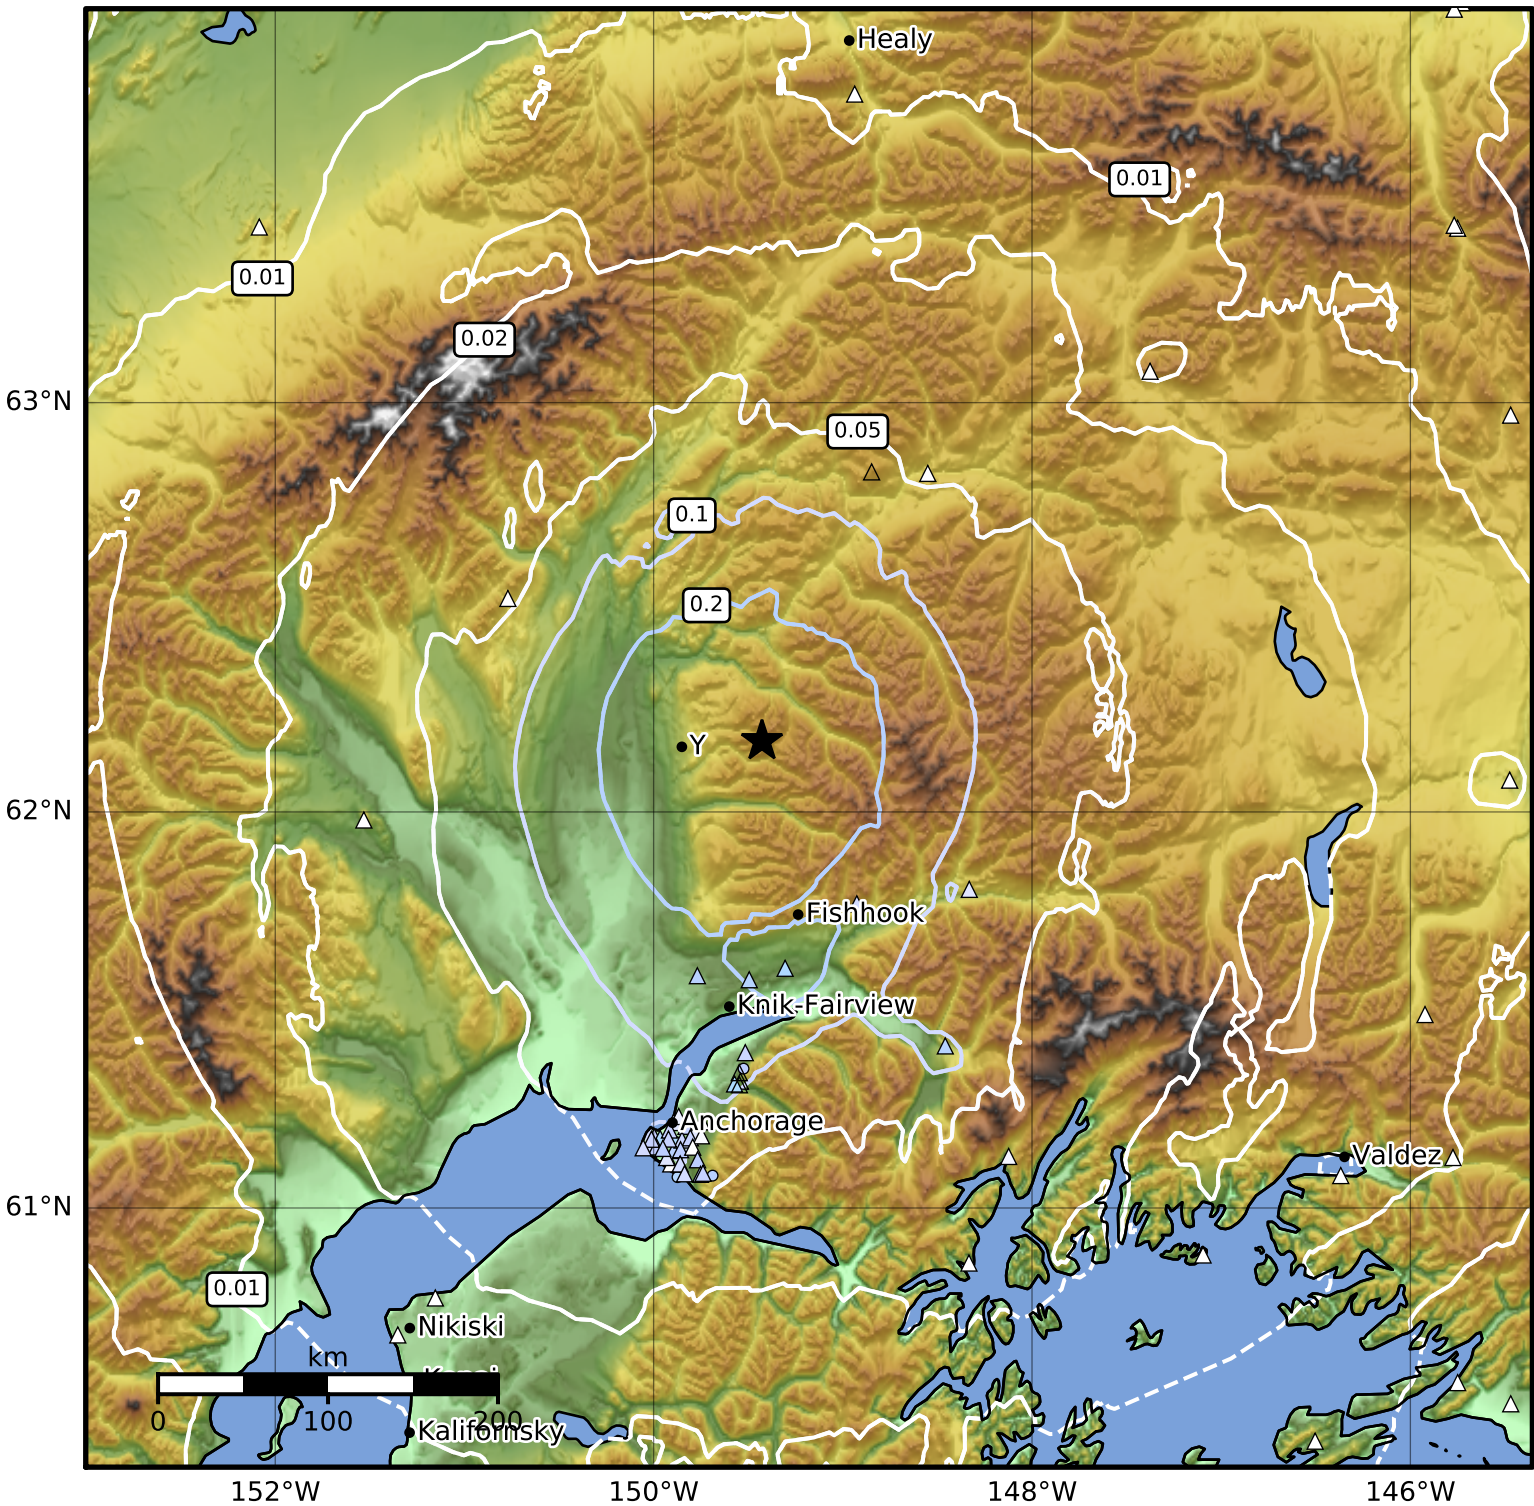

Peak Ground Acceleration Map Alaska Earthquake Center
 ShakeMap: 39 km (24 miles) ESE of Talkeetna
 Jun 22, 2023 19:50:19 UTC M3.7 N62.18 W149.43 Depth: 38.4km ID:ak0237yfl15l

PGA (%g)	0.1	0.2	0.5	1	2	5	10	20	50	100	200
----------	-----	-----	-----	---	---	---	----	----	----	-----	-----

Scale based on Worden et al. (2012)

Version 2: Processed 2023-06-22T20:07:01Z

△ Seismic Instrument ○ Reported Intensity

★ Epicenter