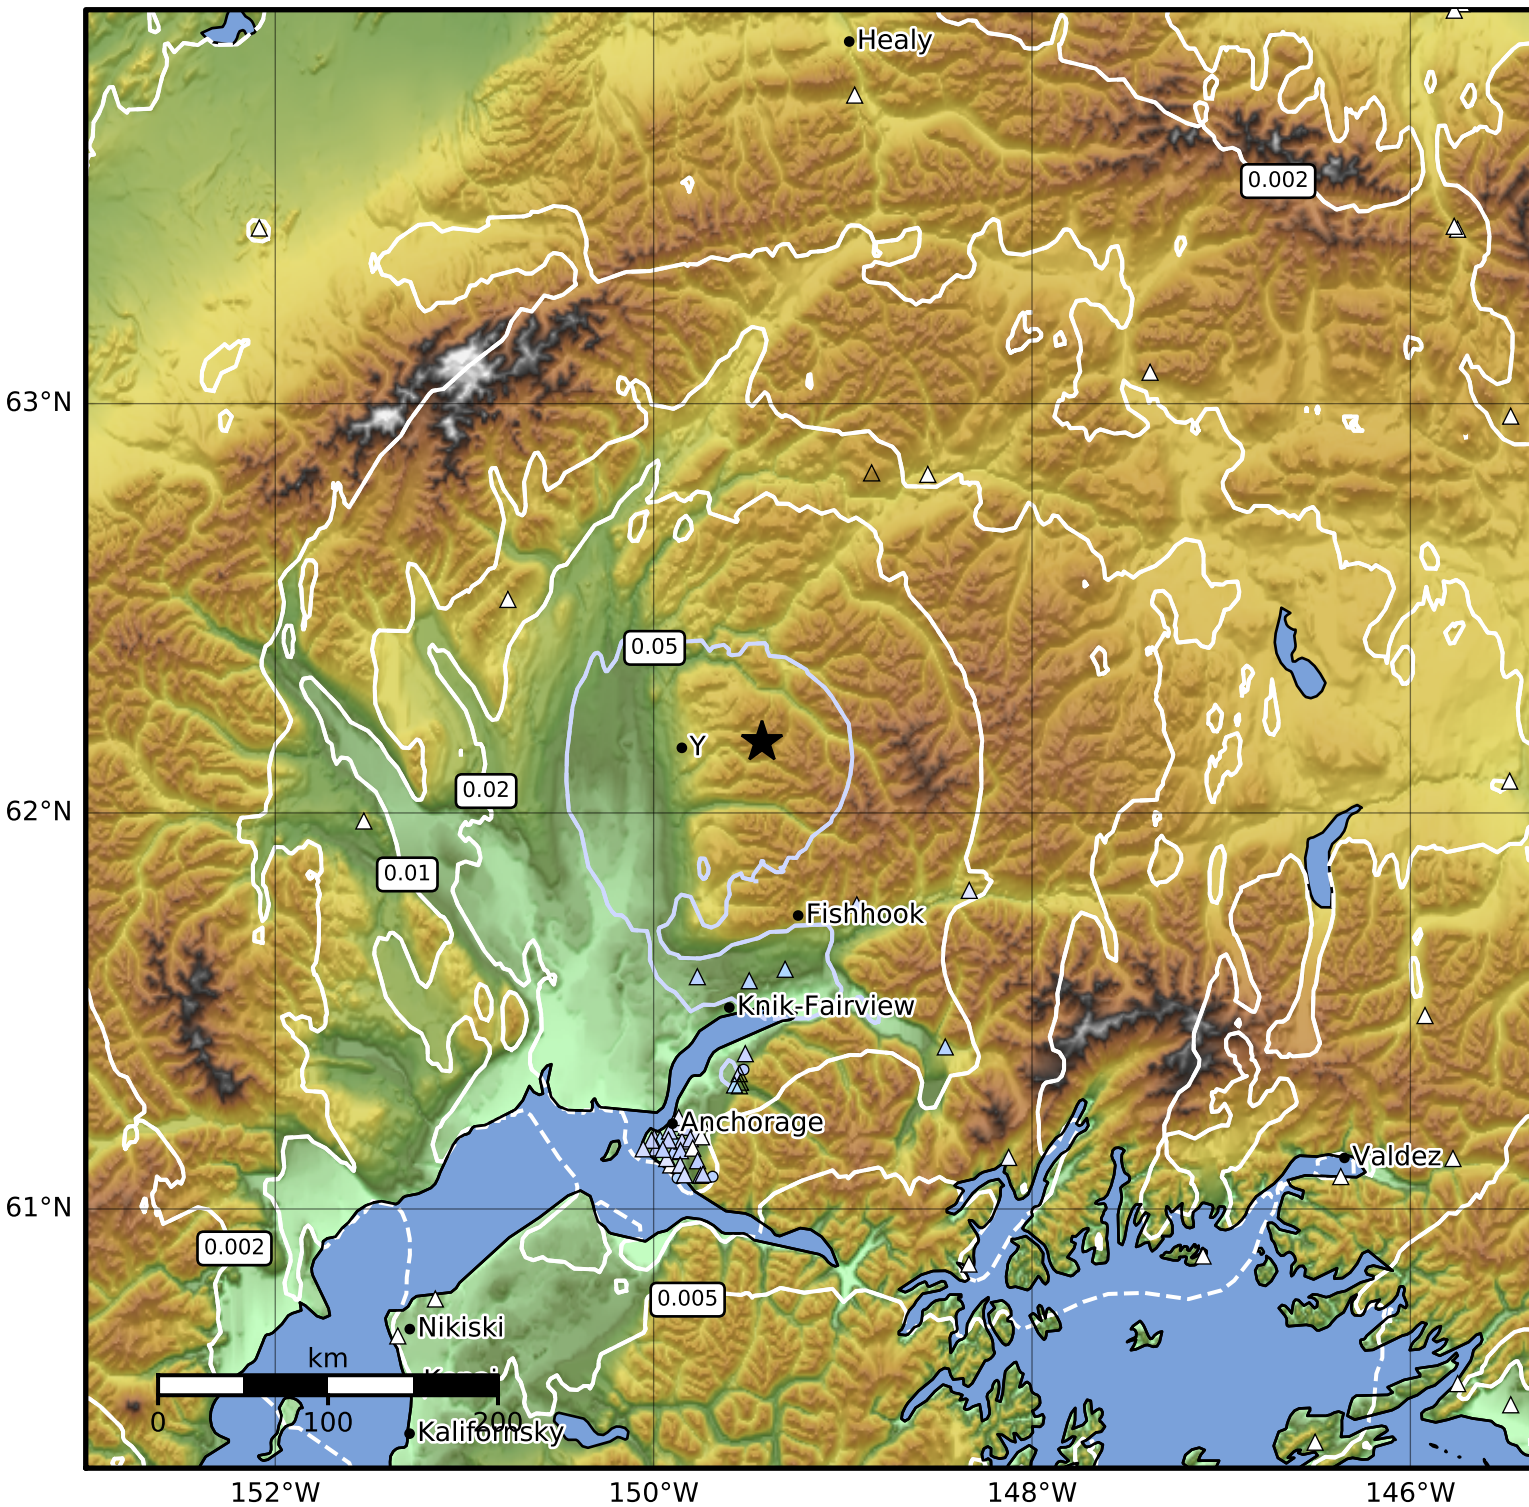

Peak Ground Velocity Map Alaska Earthquake Center  
 ShakeMap: 39 km (24 miles) ESE of Talkeetna  
 Jun 22, 2023 19:50:19 UTC M3.7 N62.18 W149.43 Depth: 38.4km ID:ak0237yfl15l

PGV (cm/s)	0.1	0.2	0.5	1	2	5	10	20	50	100	200
------------	-----	-----	-----	---	---	---	----	----	----	-----	-----

Scale based on Worden et al. (2012)

Version 2: Processed 2023-06-22T20:07:01Z

△ Seismic Instrument ○ Reported Intensity

★ Epicenter