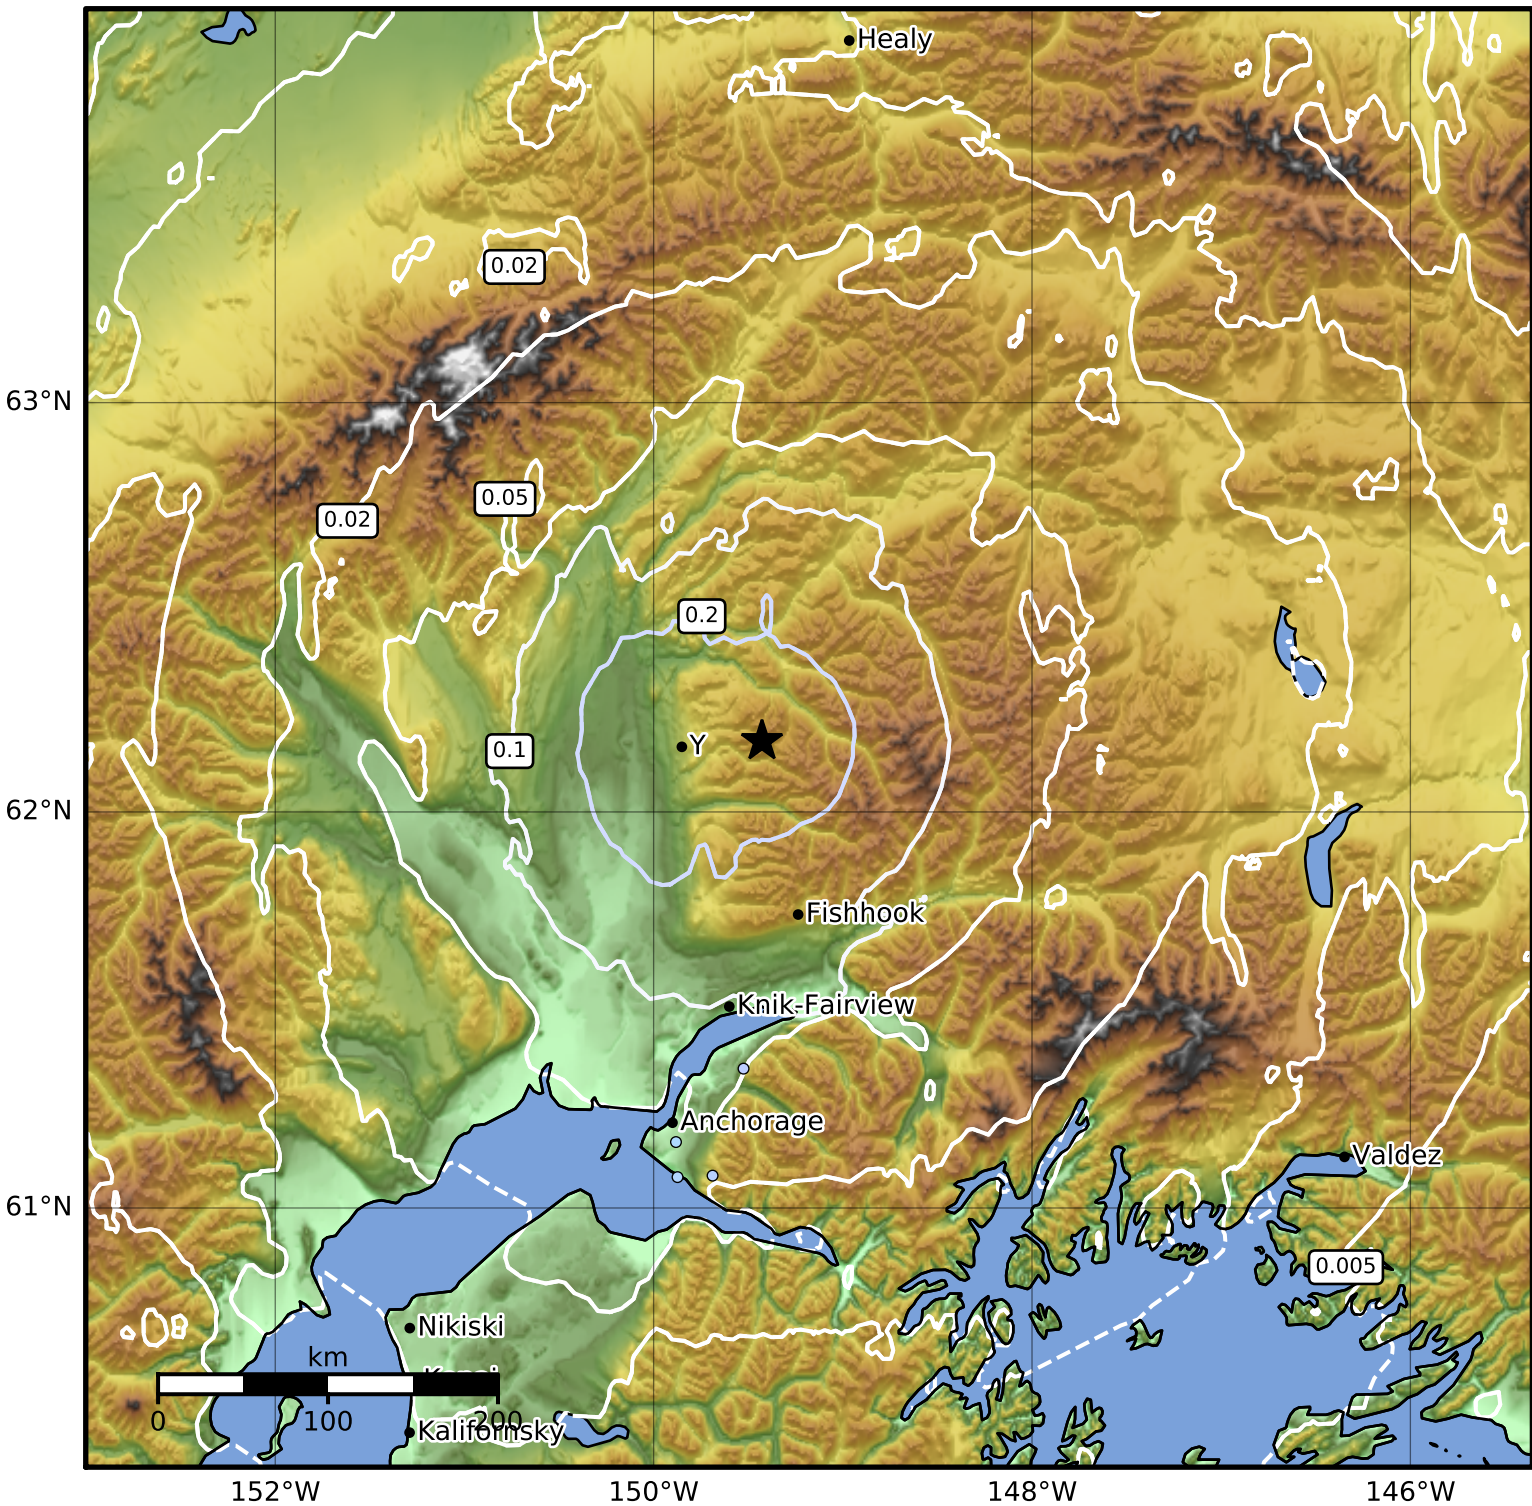

0.3 Second Peak Spectral Acceleration Map Alaska Earthquake Center  
 ShakeMap: 39 km (24 miles) ESE of Talkeetna  
 Jun 22, 2023 19:50:19 UTC M3.7 N62.18 W149.43 Depth: 38.4km ID:ak0237yfl15l

| SA(0.3) (%g) | 0.1 | 0.2 | 0.5 | 1 | 2 | 5 | 10 | 20 | 50 | 100 | 200 |
|--------------|-----|-----|-----|---|---|---|----|----|----|-----|-----|
|--------------|-----|-----|-----|---|---|---|----|----|----|-----|-----|

Scale based on Worden et al. (2012)

Version 2: Processed 2023-06-22T20:07:01Z

△ Seismic Instrument ○ Reported Intensity

★ Epicenter