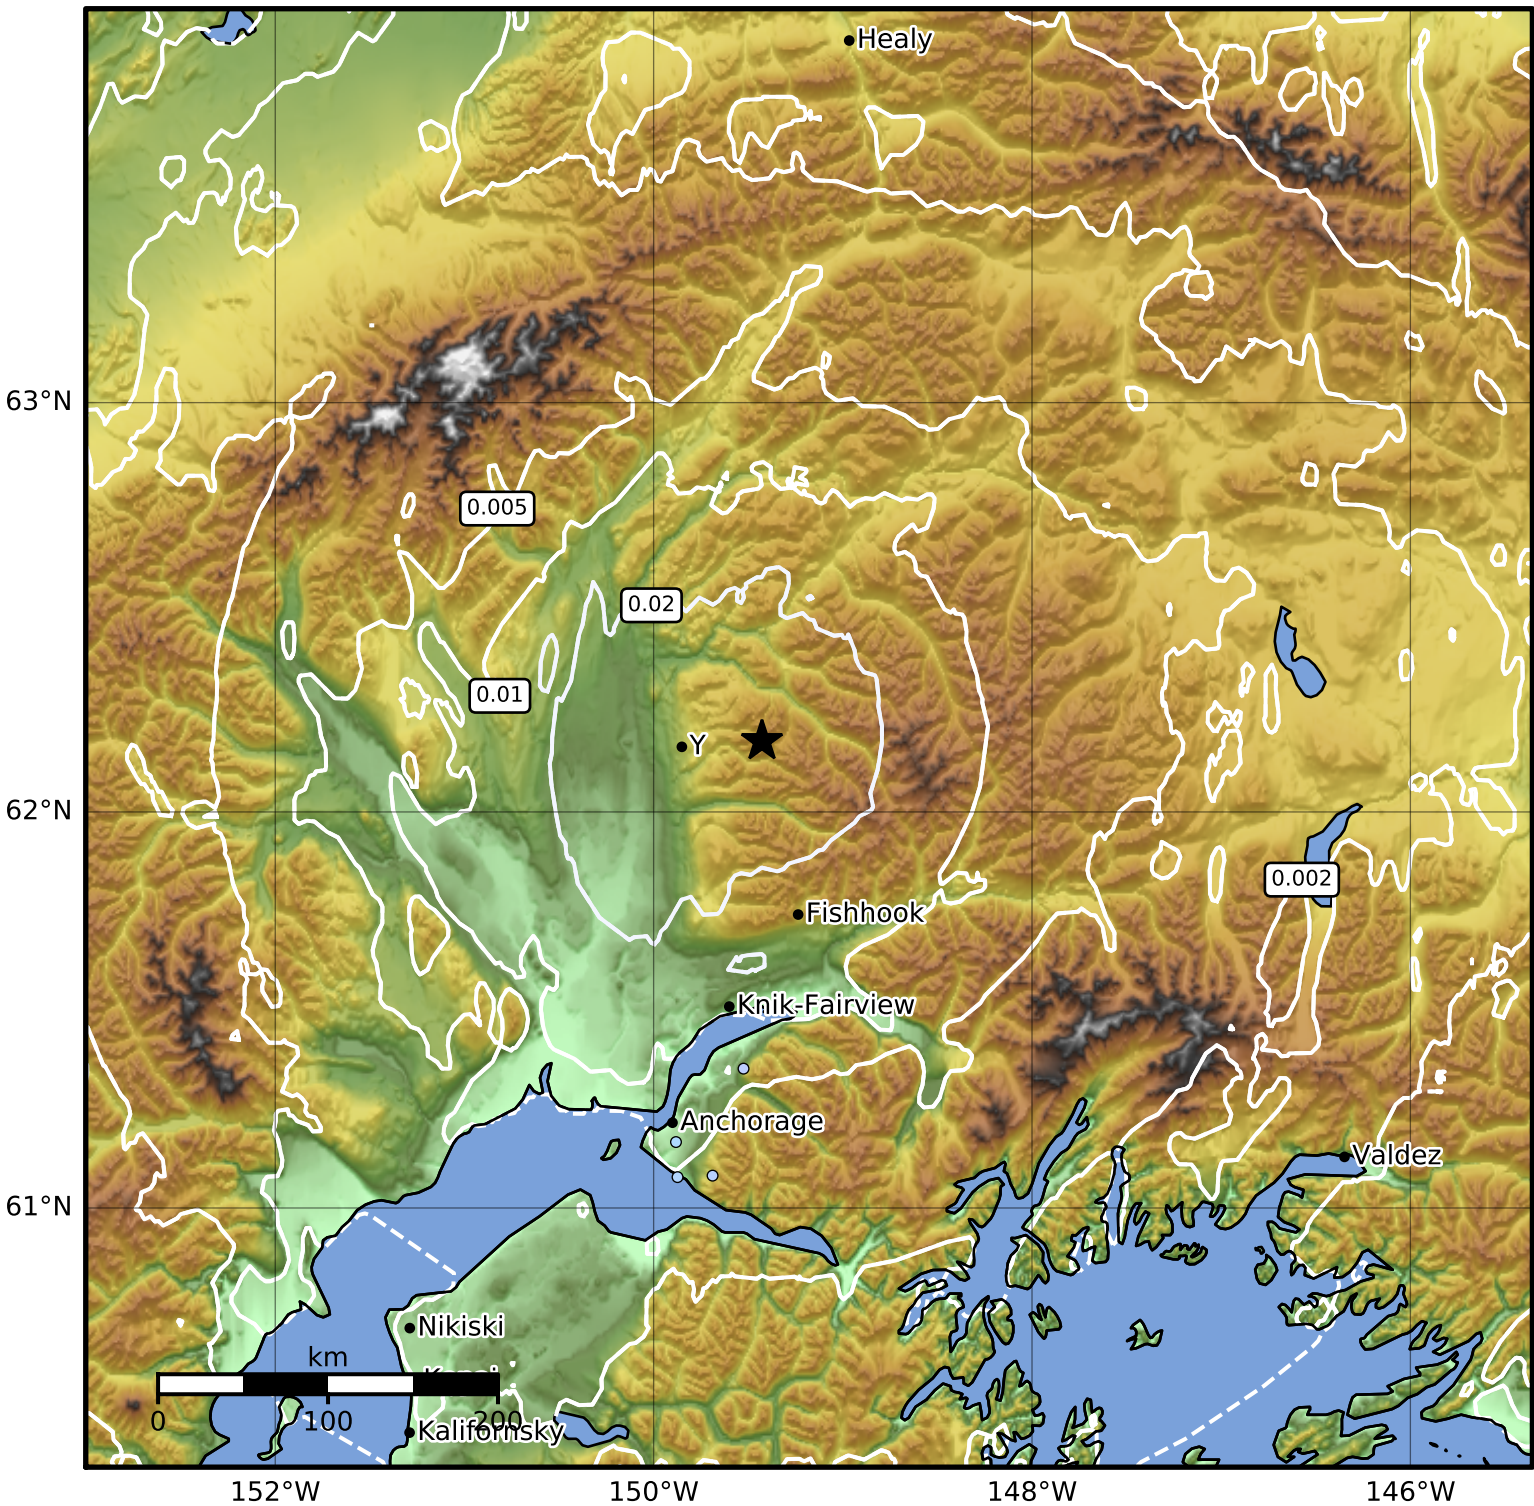

1.0 Second Peak Spectral Acceleration Map Alaska Earthquake Center  
 ShakeMap: 39 km (24 miles) ESE of Talkeetna  
 Jun 22, 2023 19:50:19 UTC M3.7 N62.18 W149.43 Depth: 38.4km ID:ak0237yfl15l

| SA(1.0) (%g) | 0.1 | 0.2 | 0.5 | 1 | 2 | 5 | 10 | 20 | 50 | 100 | 200 |
|--------------|-----|-----|-----|---|---|---|----|----|----|-----|-----|
|--------------|-----|-----|-----|---|---|---|----|----|----|-----|-----|

Scale based on Worden et al. (2012)

Version 2: Processed 2023-06-22T20:07:01Z

△ Seismic Instrument ○ Reported Intensity

★ Epicenter