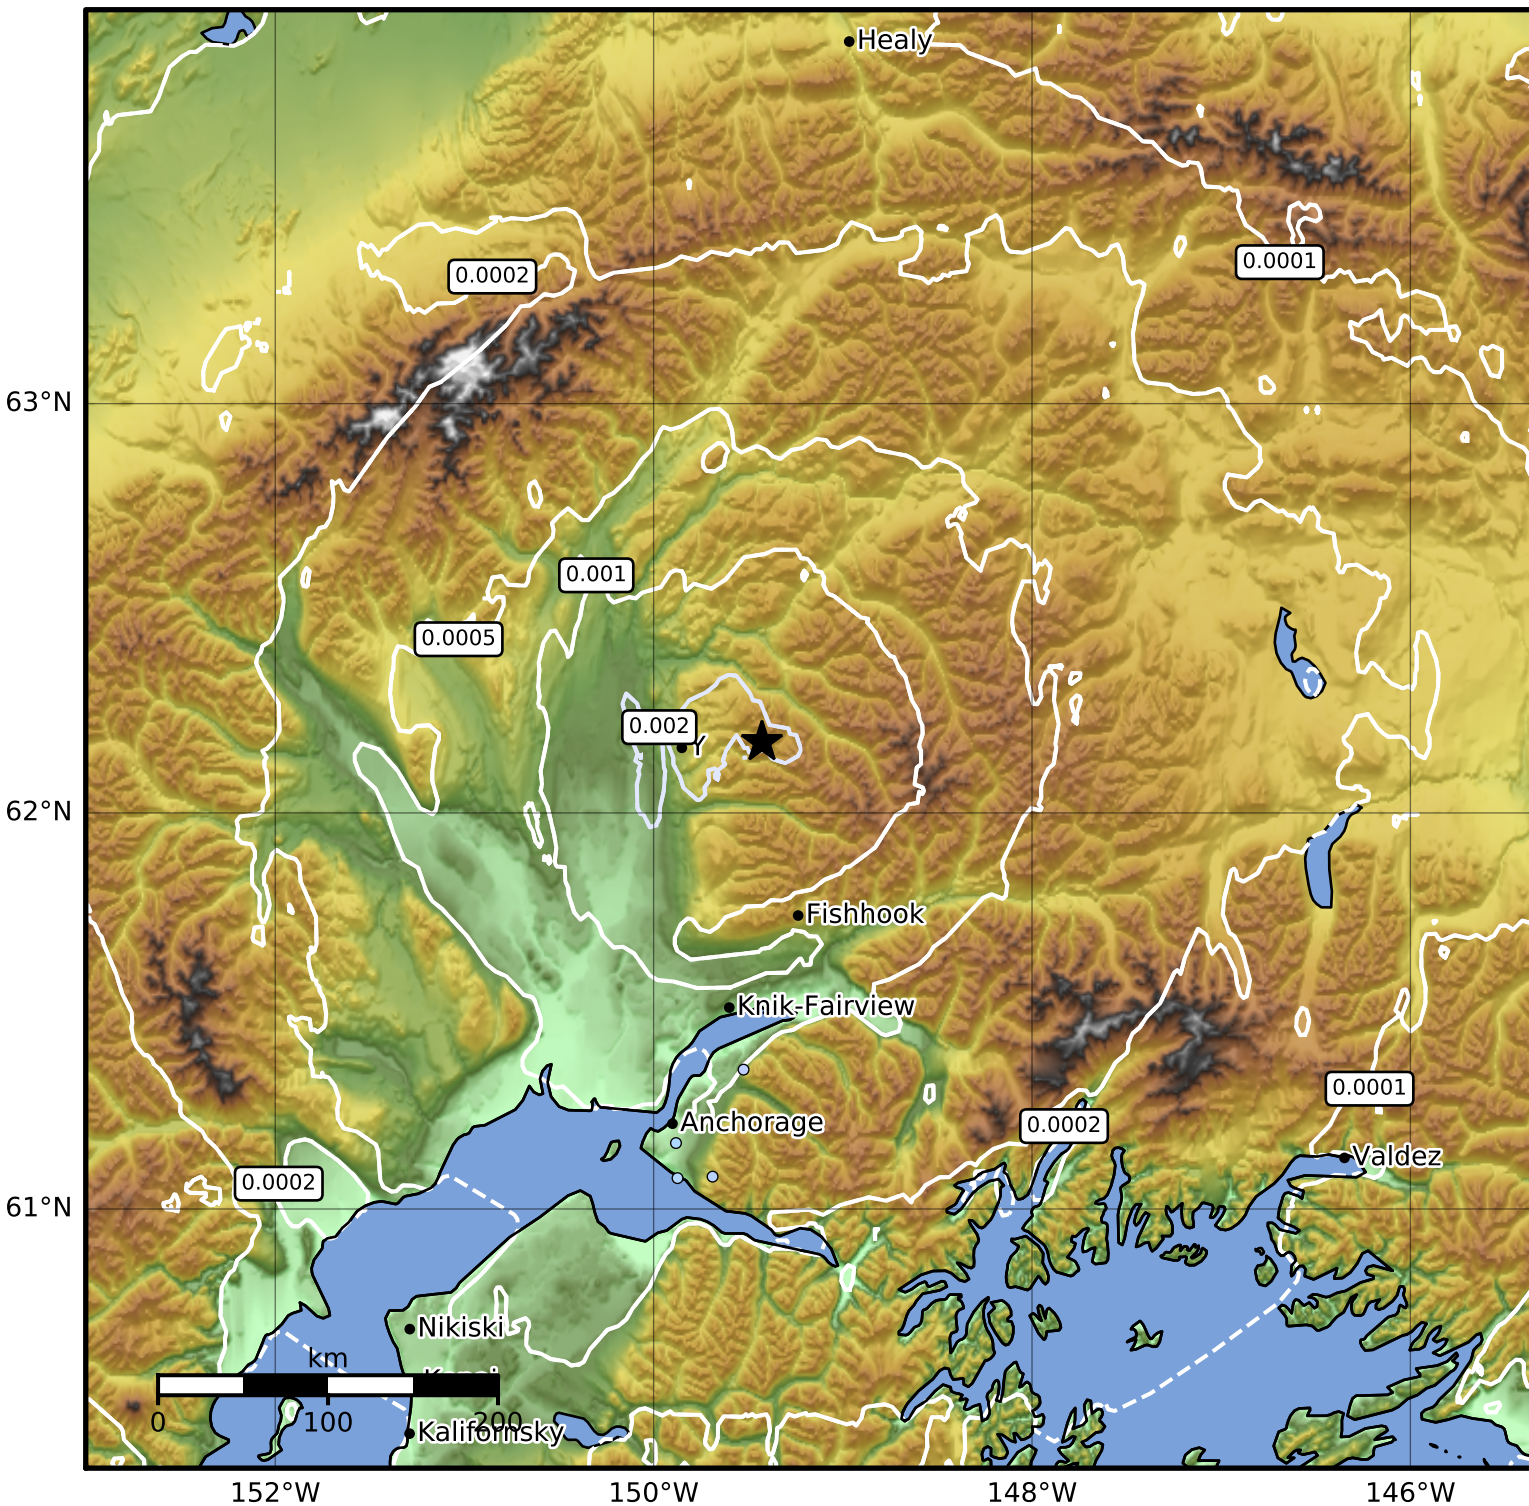

3.0 Second Peak Spectral Acceleration Map Alaska Earthquake Center  
 ShakeMap: 39 km (24 miles) ESE of Talkeetna  
 Jun 22, 2023 19:50:19 UTC M3.7 N62.18 W149.43 Depth: 38.4km ID:ak0237yfl15l

Scale based on Worden et al. (2012)

Version 2: Processed 2023-06-22T20:07:01Z

△ Seismic Instrument ○ Reported Intensity

★ Epicenter