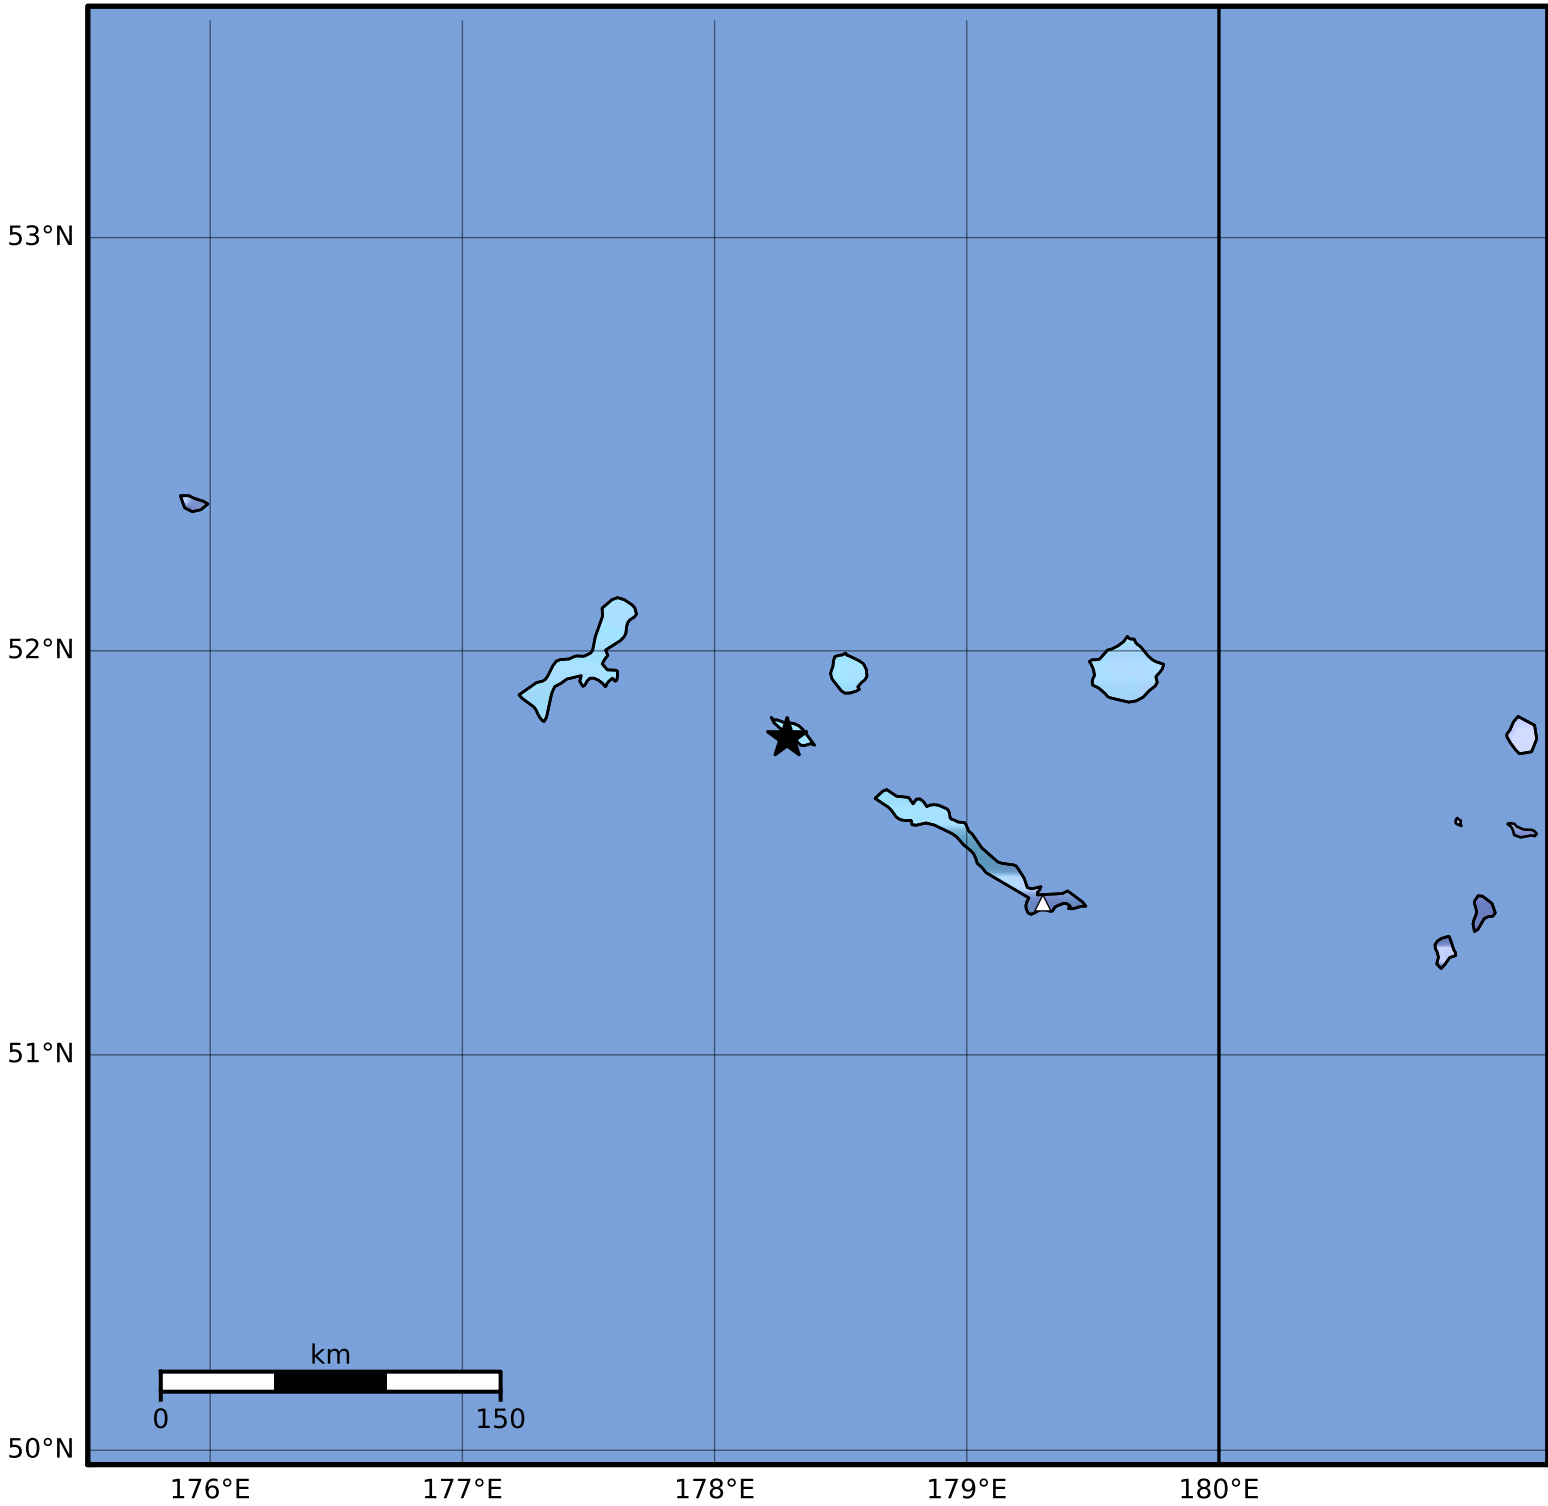

Macroseismic Intensity Map Alaska Earthquake Center  
 ShakeMap: 57 km (35 miles) WNW of Amchitka  
 Jun 24, 2023 06:27:38 UTC M4.1 N51.79 E178.29 Depth: 102.9km ID:ak02381is7kf

SHAKING	Not felt	Weak	Light	Moderate	Strong	Very strong	Severe	Violent	Extreme
DAMAGE	None	None	None	Very light	Light	Moderate	Moderate/heavy	Heavy	Very heavy
PGA(%g)	<0.0464	0.297	2.76	6.2	11.5	21.5	40.1	74.7	>139
PGV(cm/s)	<0.0215	0.135	1.41	4.65	9.64	20	41.4	85.8	>178
INTENSITY	<b>I</b>	<b>II-III</b>	<b>IV</b>	<b>V</b>	<b>VI</b>	<b>VII</b>	<b>VIII</b>	<b>IX</b>	<b>X+</b>

Scale based on Worden et al. (2012)

Version 2: Processed 2023-06-24T15:44:32Z

△ Seismic Instrument ○ Reported Intensity

★ Epicenter