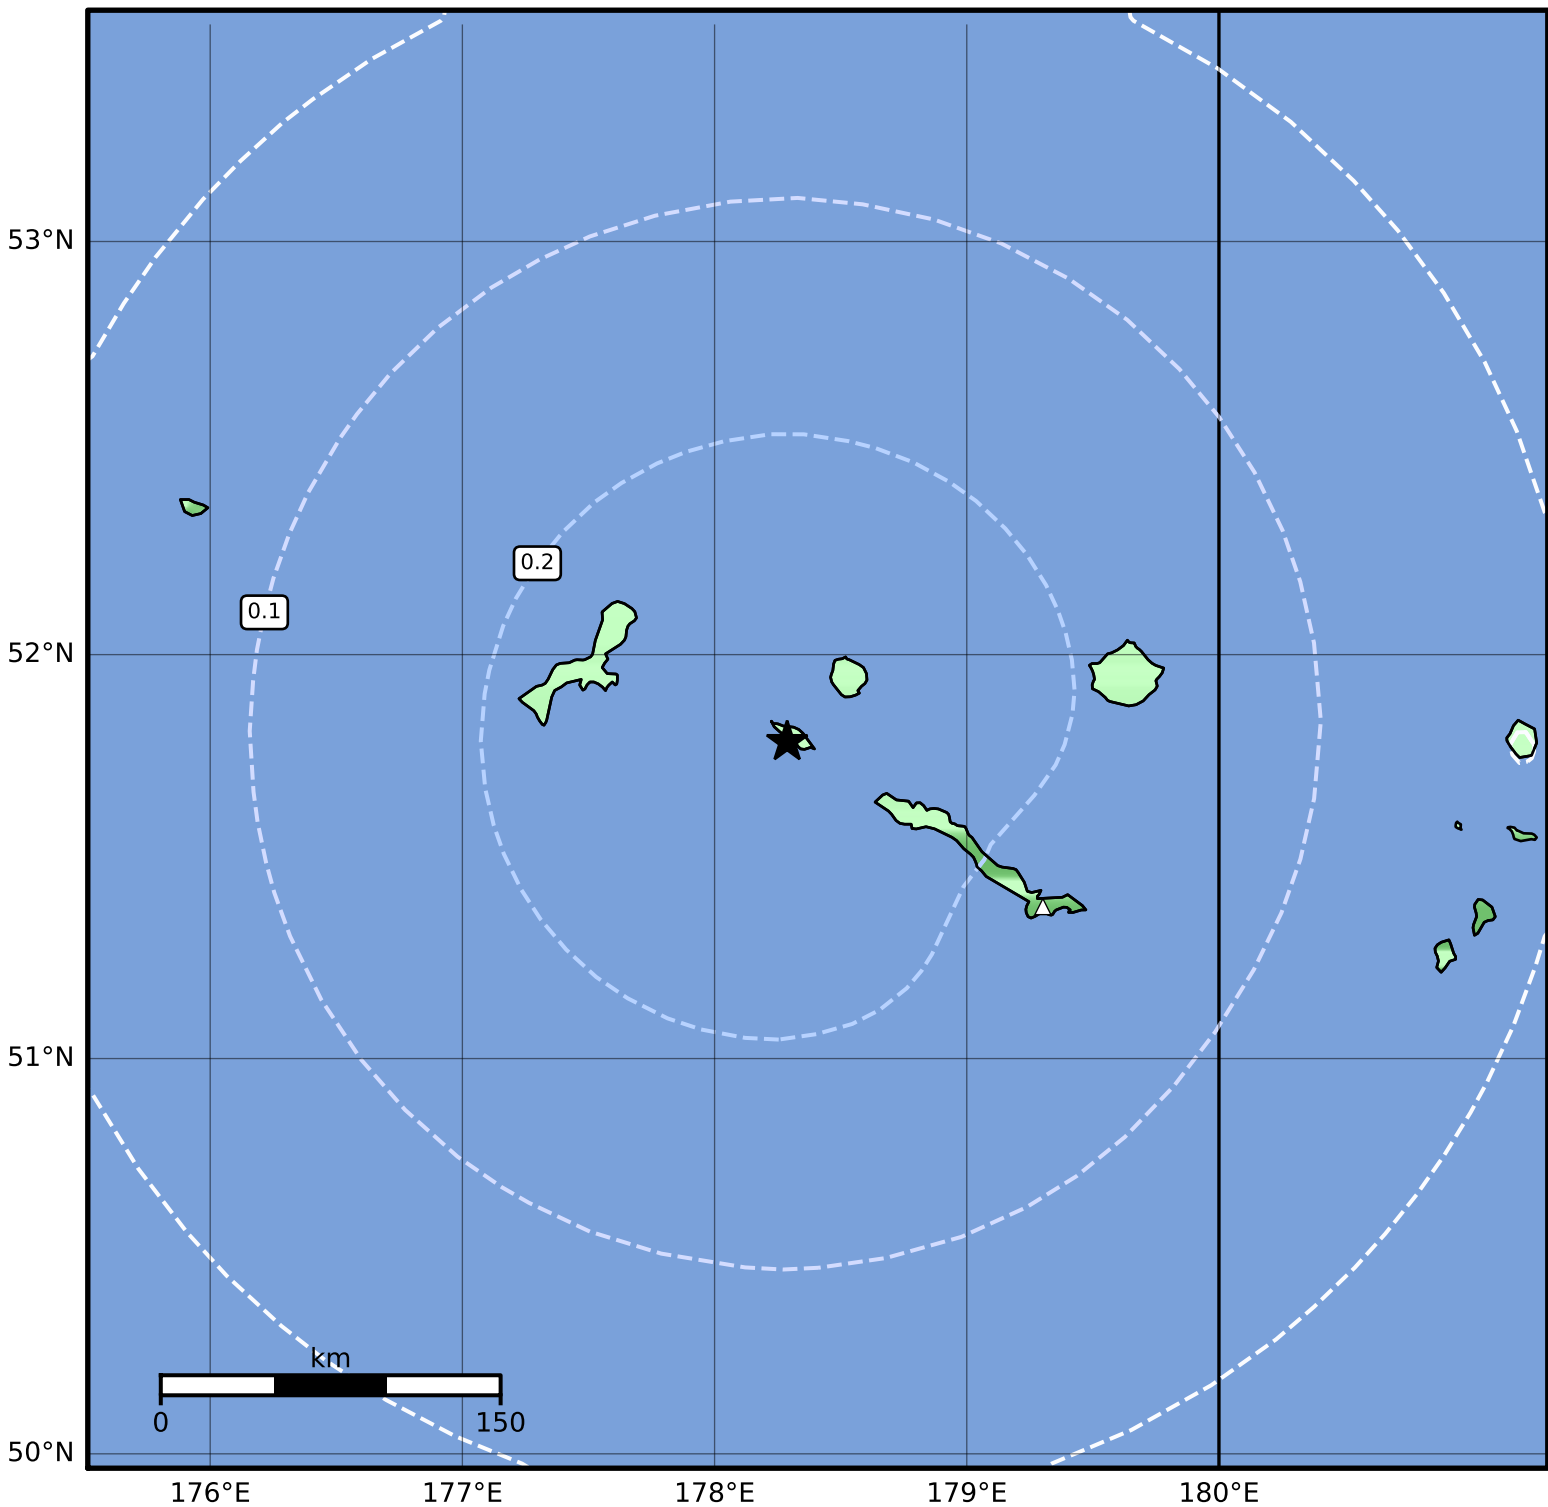

Peak Ground Acceleration Map Alaska Earthquake Center  
ShakeMap: 57 km (35 miles) WNW of Amchitka  
Jun 24, 2023 06:27:38 UTC M4.1 N51.79 E178.29 Depth: 102.9km ID:ak02381is7kf

PGA (%g)	0.1	0.2	0.5	1	2	5	10	20	50	100	200
----------	-----	-----	-----	---	---	---	----	----	----	-----	-----

Scale based on Worden et al. (2012)

Version 2: Processed 2023-06-24T15:44:32Z

△ Seismic Instrument ○ Reported Intensity

★ Epicenter