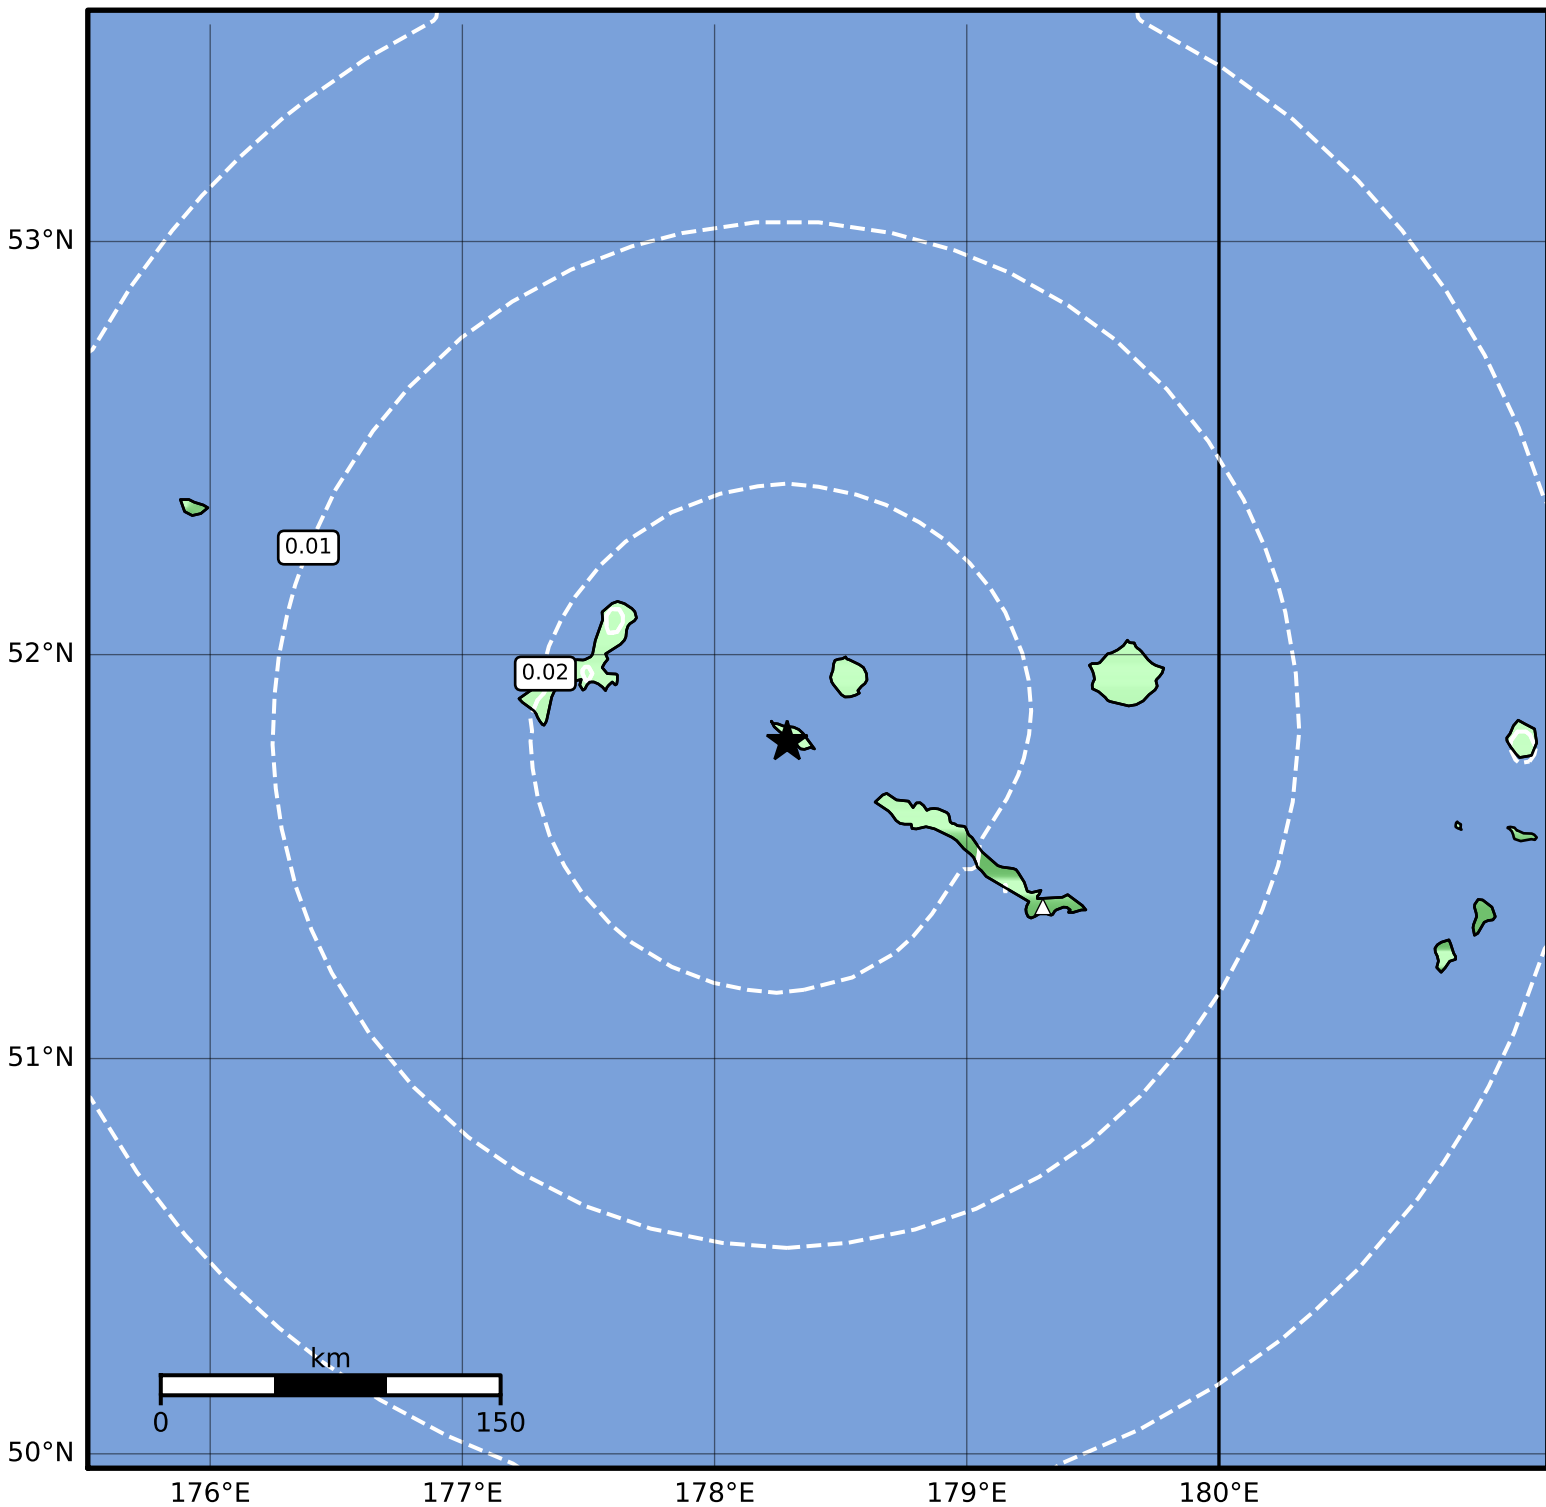

Peak Ground Velocity Map Alaska Earthquake Center
ShakeMap: 57 km (35 miles) WNW of Amchitka
Jun 24, 2023 06:27:38 UTC M4.1 N51.79 E178.29 Depth: 102.9km ID:ak02381is7kf

Scale based on Worden et al. (2012)

Version 2: Processed 2023-06-24T15:44:32Z

△ Seismic Instrument ○ Reported Intensity

★ Epicenter