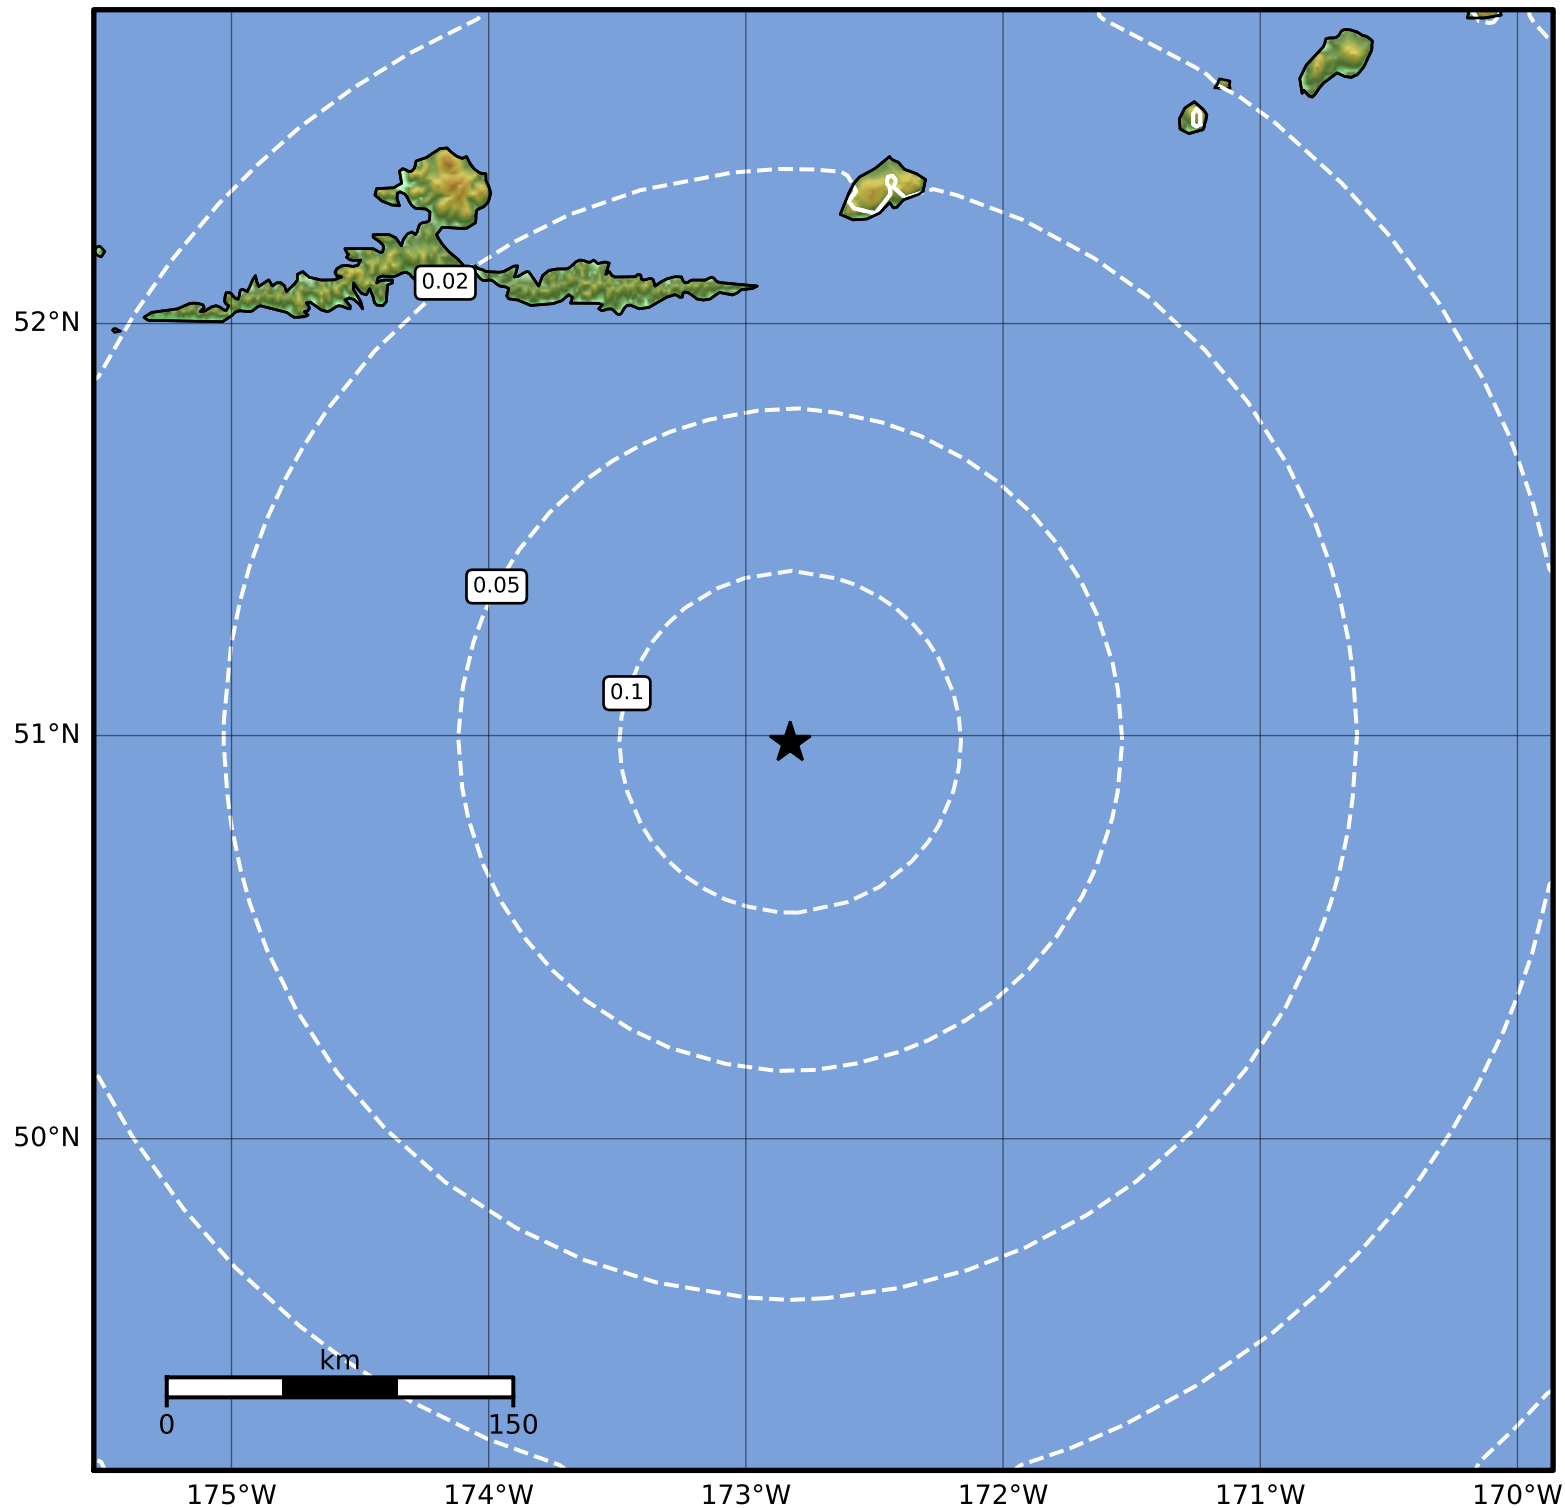

0.3 Second Peak Spectral Acceleration Map Alaska Earthquake Center
 ShakeMap: 162 km (101 miles) SSW of Amukta Pass
 Jun 24, 2023 13:18:09 UTC M3.6 N50.98 W172.83 Depth: 61.9km ID:ak02381mw917

SA(0.3) (%g)	0.1	0.2	0.5	1	2	5	10	20	50	100	200

Scale based on Worden et al. (2012)

△ Seismic Instrument ○ Reported Intensity

★ Epicenter

Version 2: Processed 2023-06-24T16:07:53Z