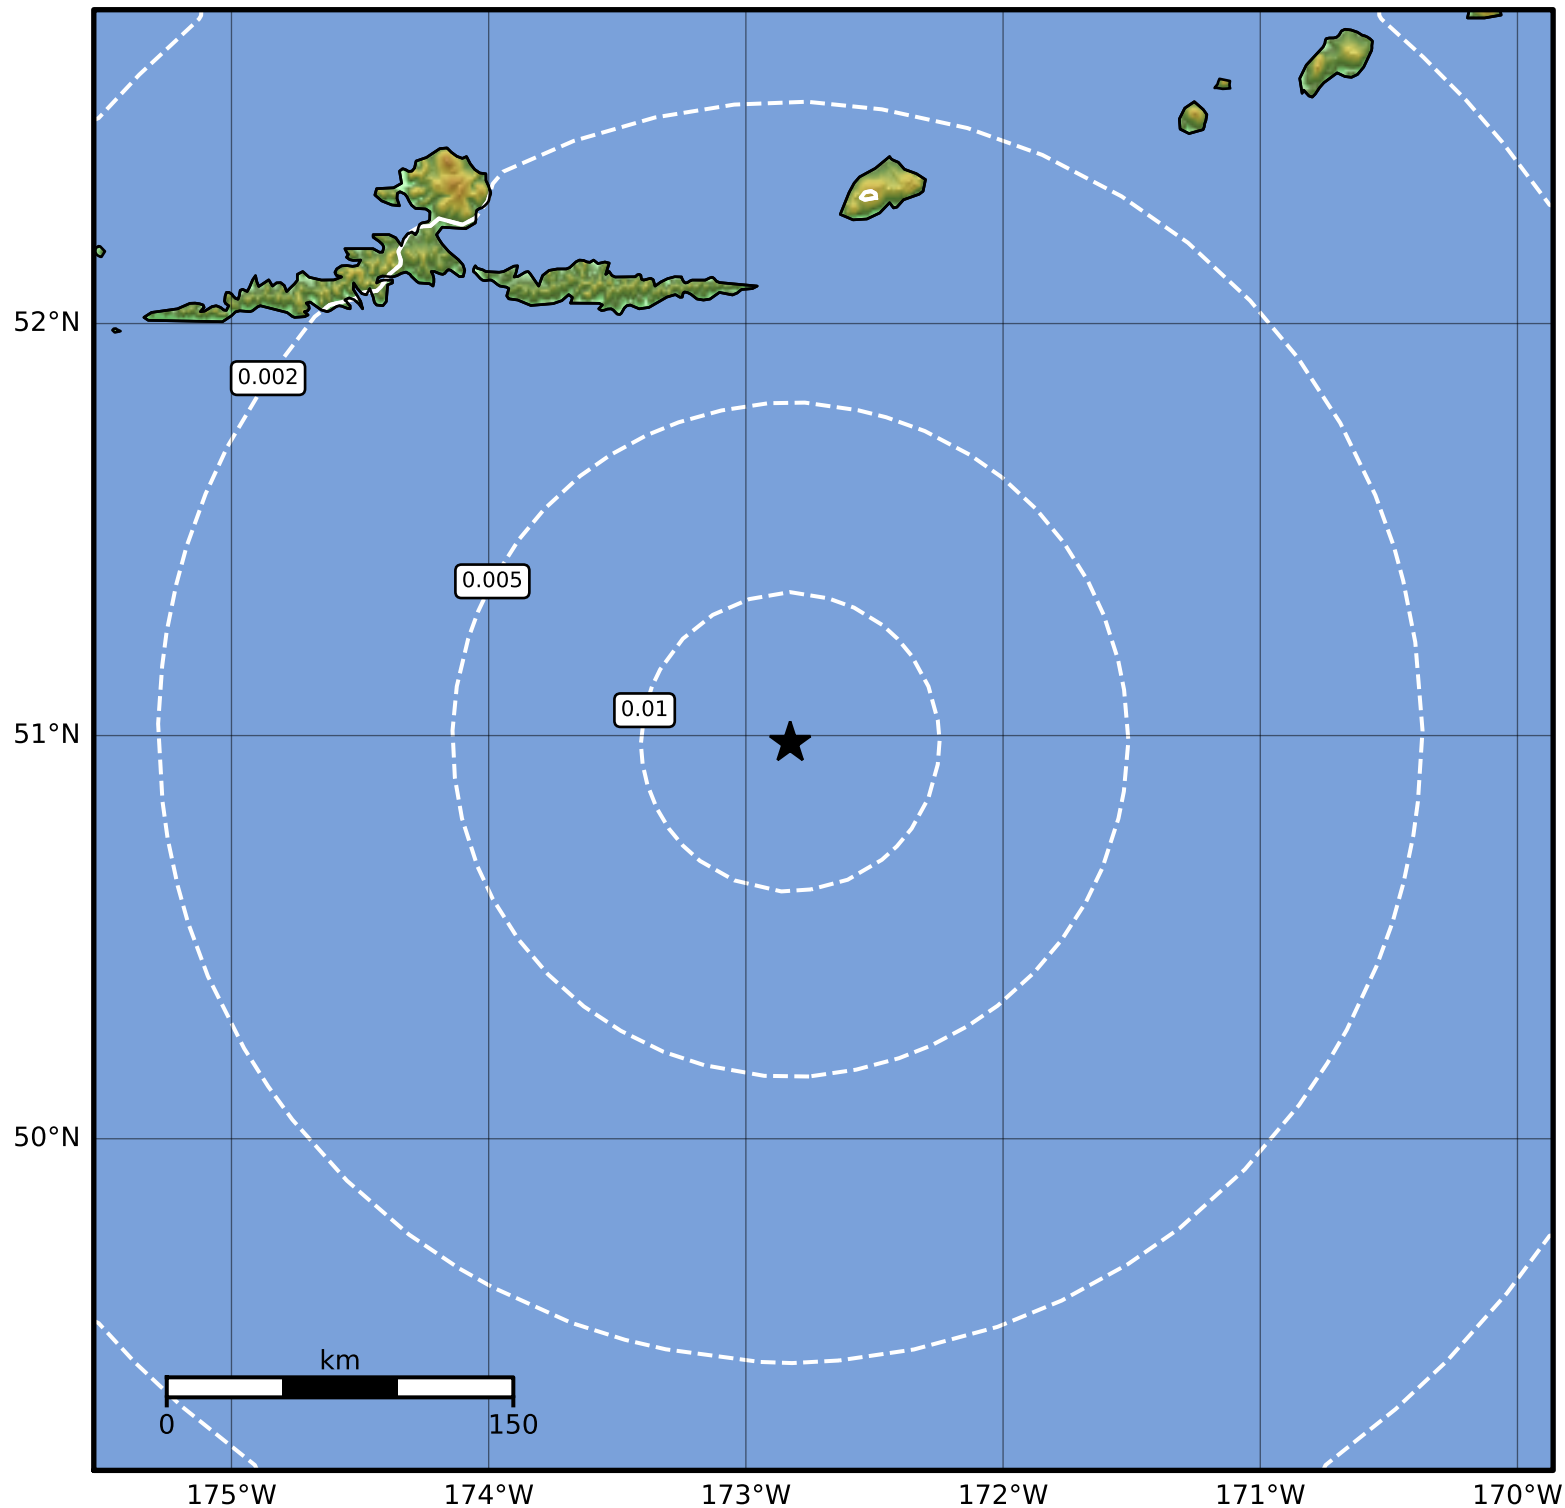

1.0 Second Peak Spectral Acceleration Map Alaska Earthquake Center
 ShakeMap: 162 km (101 miles) SSW of Amukta Pass
 Jun 24, 2023 13:18:09 UTC M3.6 N50.98 W172.83 Depth: 61.9km ID:ak02381mw917

SA(1.0) (%g)	0.1	0.2	0.5	1	2	5	10	20	50	100	200
--------------	-----	-----	-----	---	---	---	----	----	----	-----	-----

Scale based on Worden et al. (2012)

△ Seismic Instrument ○ Reported Intensity

★ Epicenter

Version 2: Processed 2023-06-24T16:07:53Z