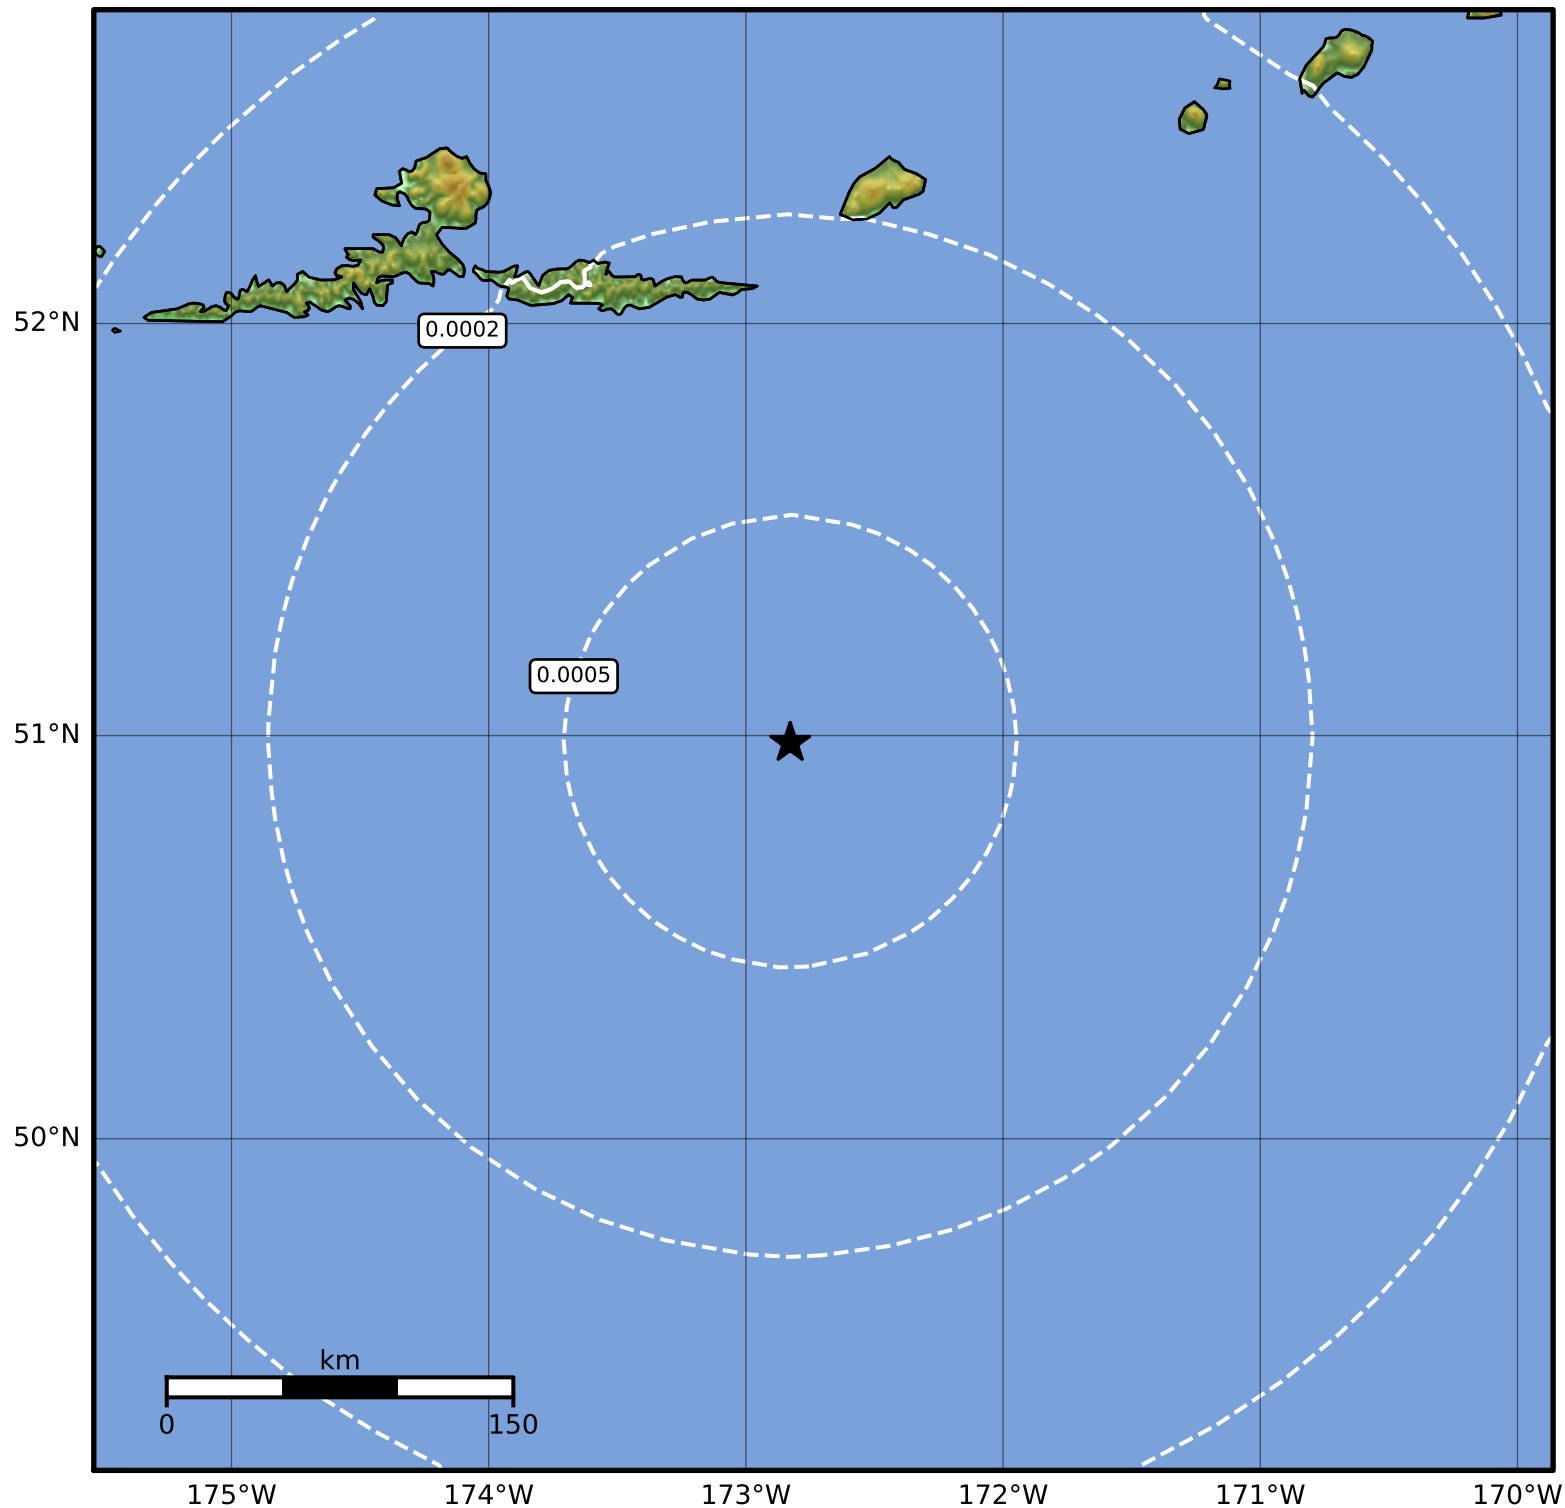

3.0 Second Peak Spectral Acceleration Map Alaska Earthquake Center
ShakeMap: 162 km (101 miles) SSW of Amukta Pass
Jun 24, 2023 13:18:09 UTC M3.6 N50.98 W172.83 Depth: 61.9km ID:ak02381mw917

Scale based on Worden et al. (2012)

△ Seismic Instrument ○ Reported Intensity

★ Epicenter

Version 2: Processed 2023-06-24T16:07:53Z