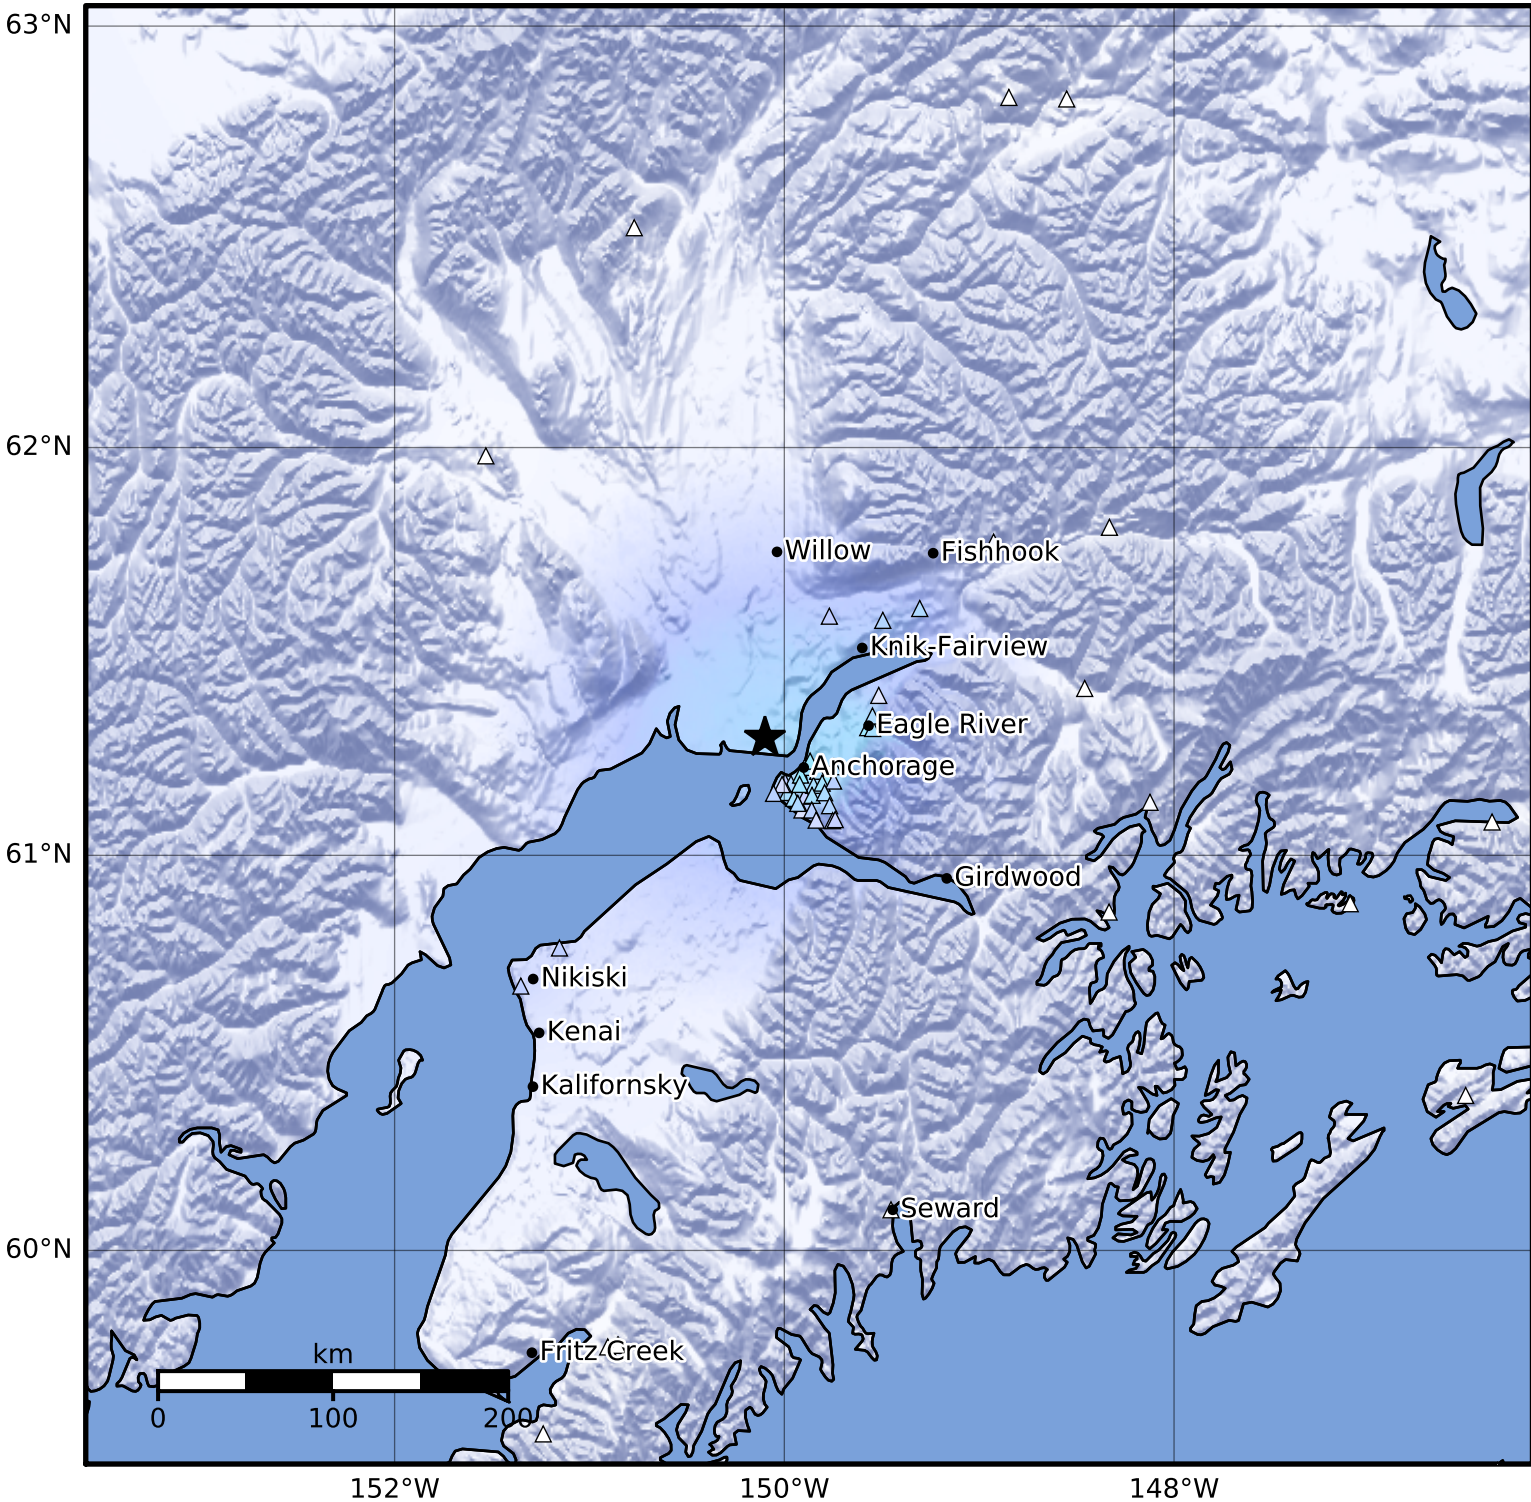

Macroseismic Intensity Map Alaska Earthquake Center
 ShakeMap: 13 km (8 miles) NW of Anchorage
 Jun 24, 2023 21:24:47 UTC M3.6 N61.29 W150.10 Depth: 36.0km ID:ak02381rp2xn

SHAKING	Not felt	Weak	Light	Moderate	Strong	Very strong	Severe	Violent	Extreme
DAMAGE	None	None	None	Very light	Light	Moderate	Moderate/heavy	Heavy	Very heavy
PGA(%g)	<0.0464	0.297	2.76	6.2	11.5	21.5	40.1	74.7	>139
PGV(cm/s)	<0.0215	0.135	1.41	4.65	9.64	20	41.4	85.8	>178
INTENSITY	I	II-III	IV	V	VI	VII	VIII	IX	X+

Scale based on Worden et al. (2012)

Version 2: Processed 2023-06-24T21:37:03Z

△ Seismic Instrument ○ Reported Intensity

★ Epicenter