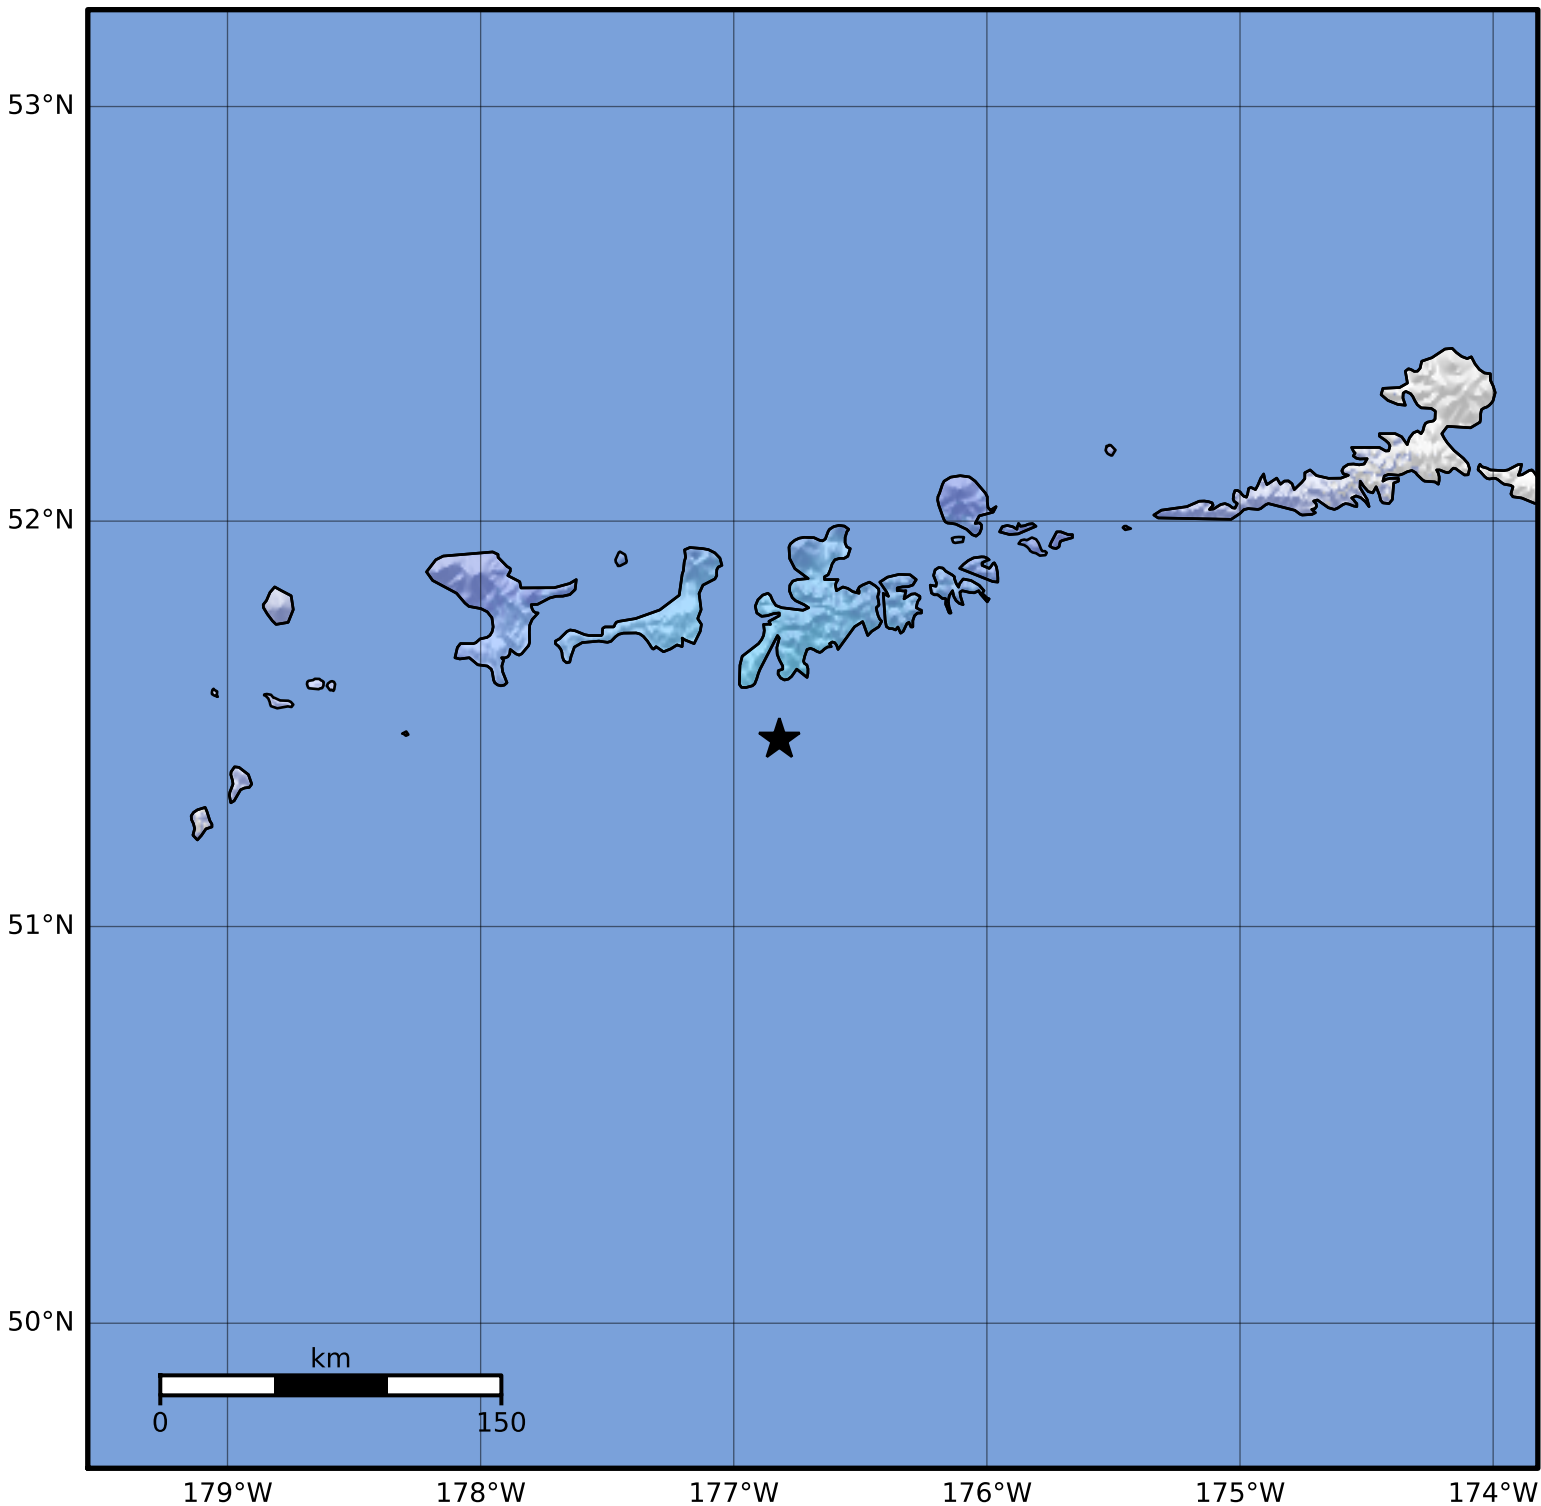

Macroseismic Intensity Map Alaska Earthquake Center  
 ShakeMap: 47 km (29 miles) SSW of Adak  
 Jun 26, 2023 07:35:16 UTC M4.6 N51.46 W176.82 Depth: 39.6km ID:ak02384ui033

SHAKING	Not felt	Weak	Light	Moderate	Strong	Very strong	Severe	Violent	Extreme
DAMAGE	None	None	None	Very light	Light	Moderate	Moderate/heavy	Heavy	Very heavy
PGA(%g)	<0.0464	0.297	2.76	6.2	11.5	21.5	40.1	74.7	>139
PGV(cm/s)	<0.0215	0.135	1.41	4.65	9.64	20	41.4	85.8	>178
INTENSITY	<b>I</b>	<b>II-III</b>	<b>IV</b>	<b>V</b>	<b>VI</b>	<b>VII</b>	<b>VIII</b>	<b>IX</b>	<b>X+</b>

Scale based on Worden et al. (2012)

Version 2: Processed 2023-06-26T15:19:02Z

△ Seismic Instrument ○ Reported Intensity

★ Epicenter