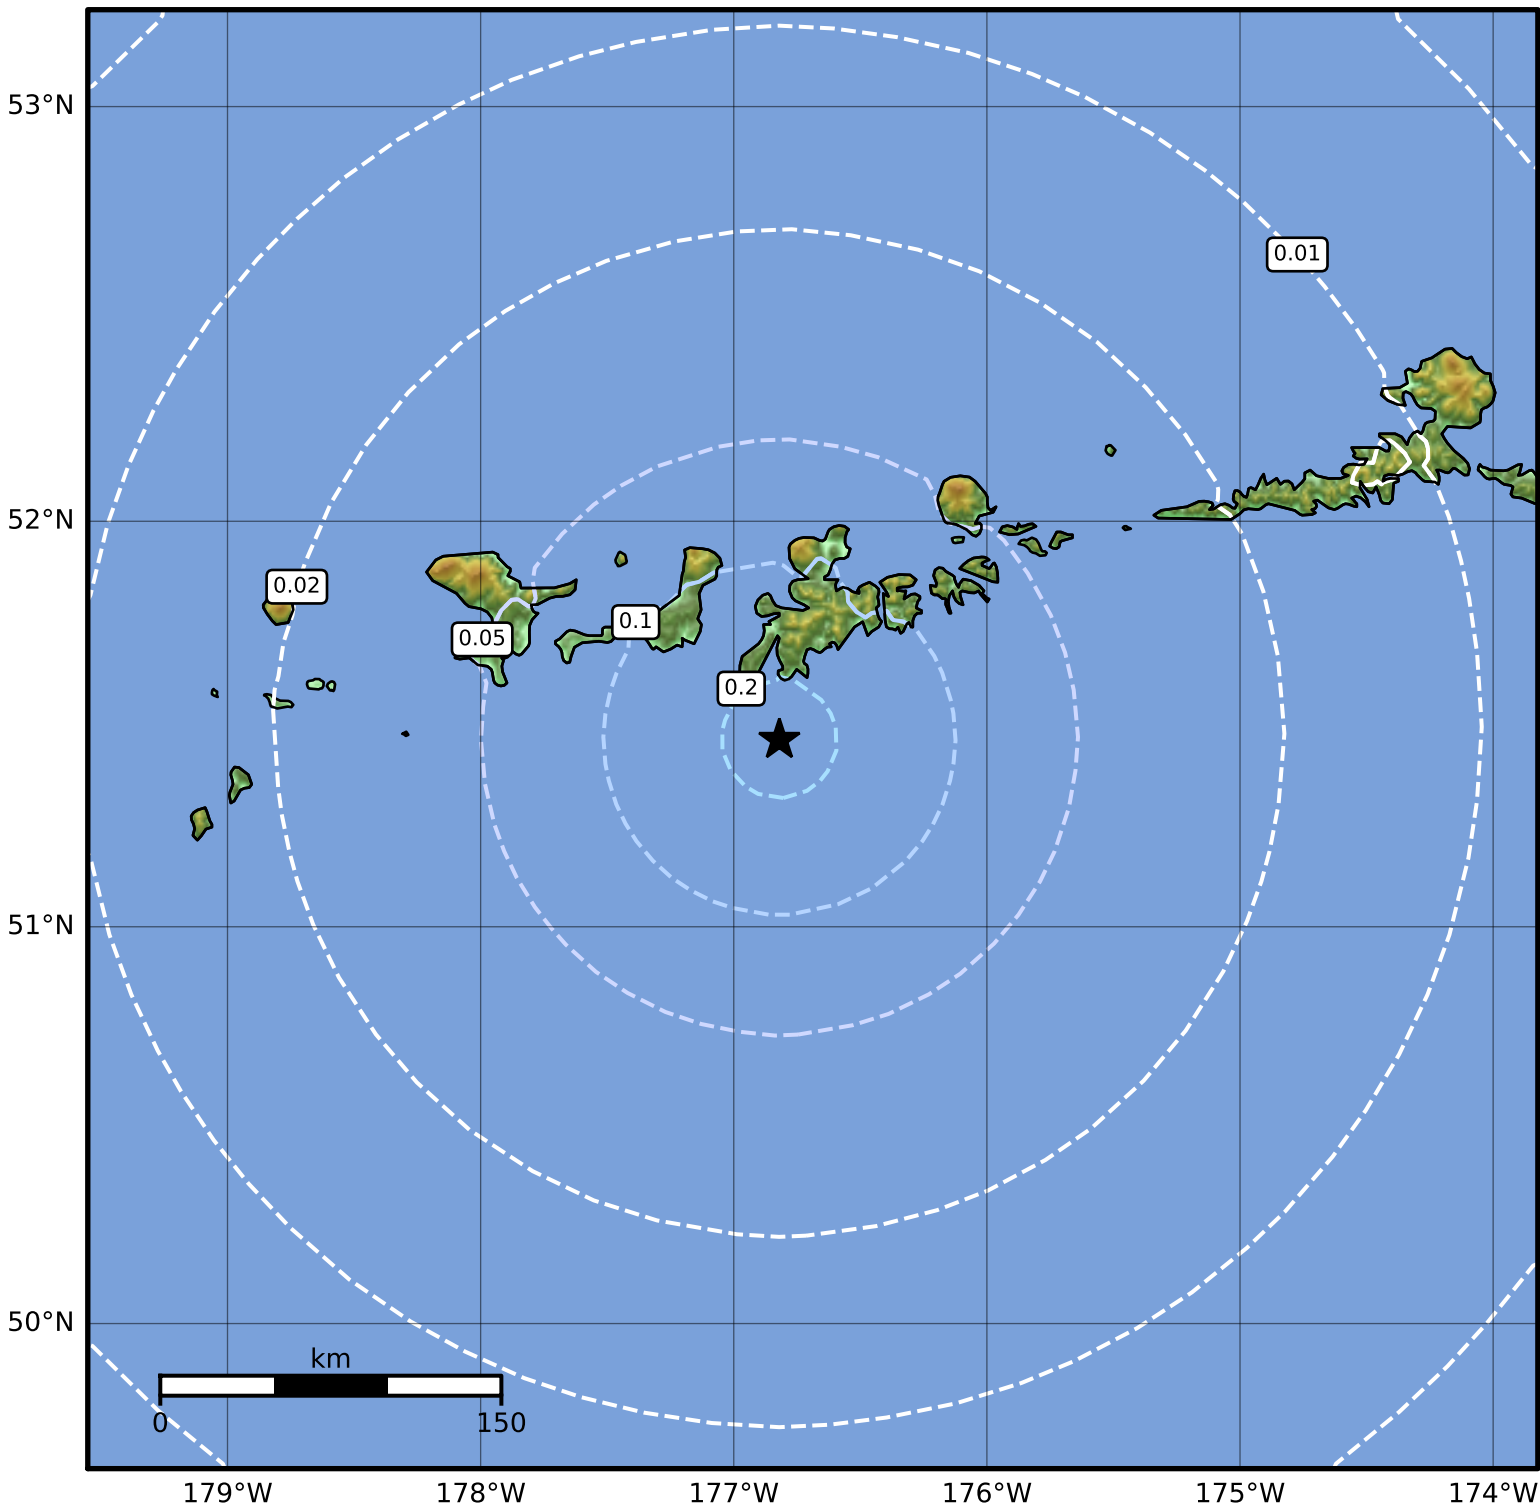

Peak Ground Velocity Map Alaska Earthquake Center  
ShakeMap: 47 km (29 miles) SSW of Adak  
Jun 26, 2023 07:35:16 UTC M4.6 N51.46 W176.82 Depth: 39.6km ID:ak02384ui033

PGV (cm/s)	0.1	0.2	0.5	1	2	5	10	20	50	100	200
------------	-----	-----	-----	---	---	---	----	----	----	-----	-----

Scale based on Worden et al. (2012)

Version 2: Processed 2023-06-26T15:19:02Z

△ Seismic Instrument ○ Reported Intensity

★ Epicenter