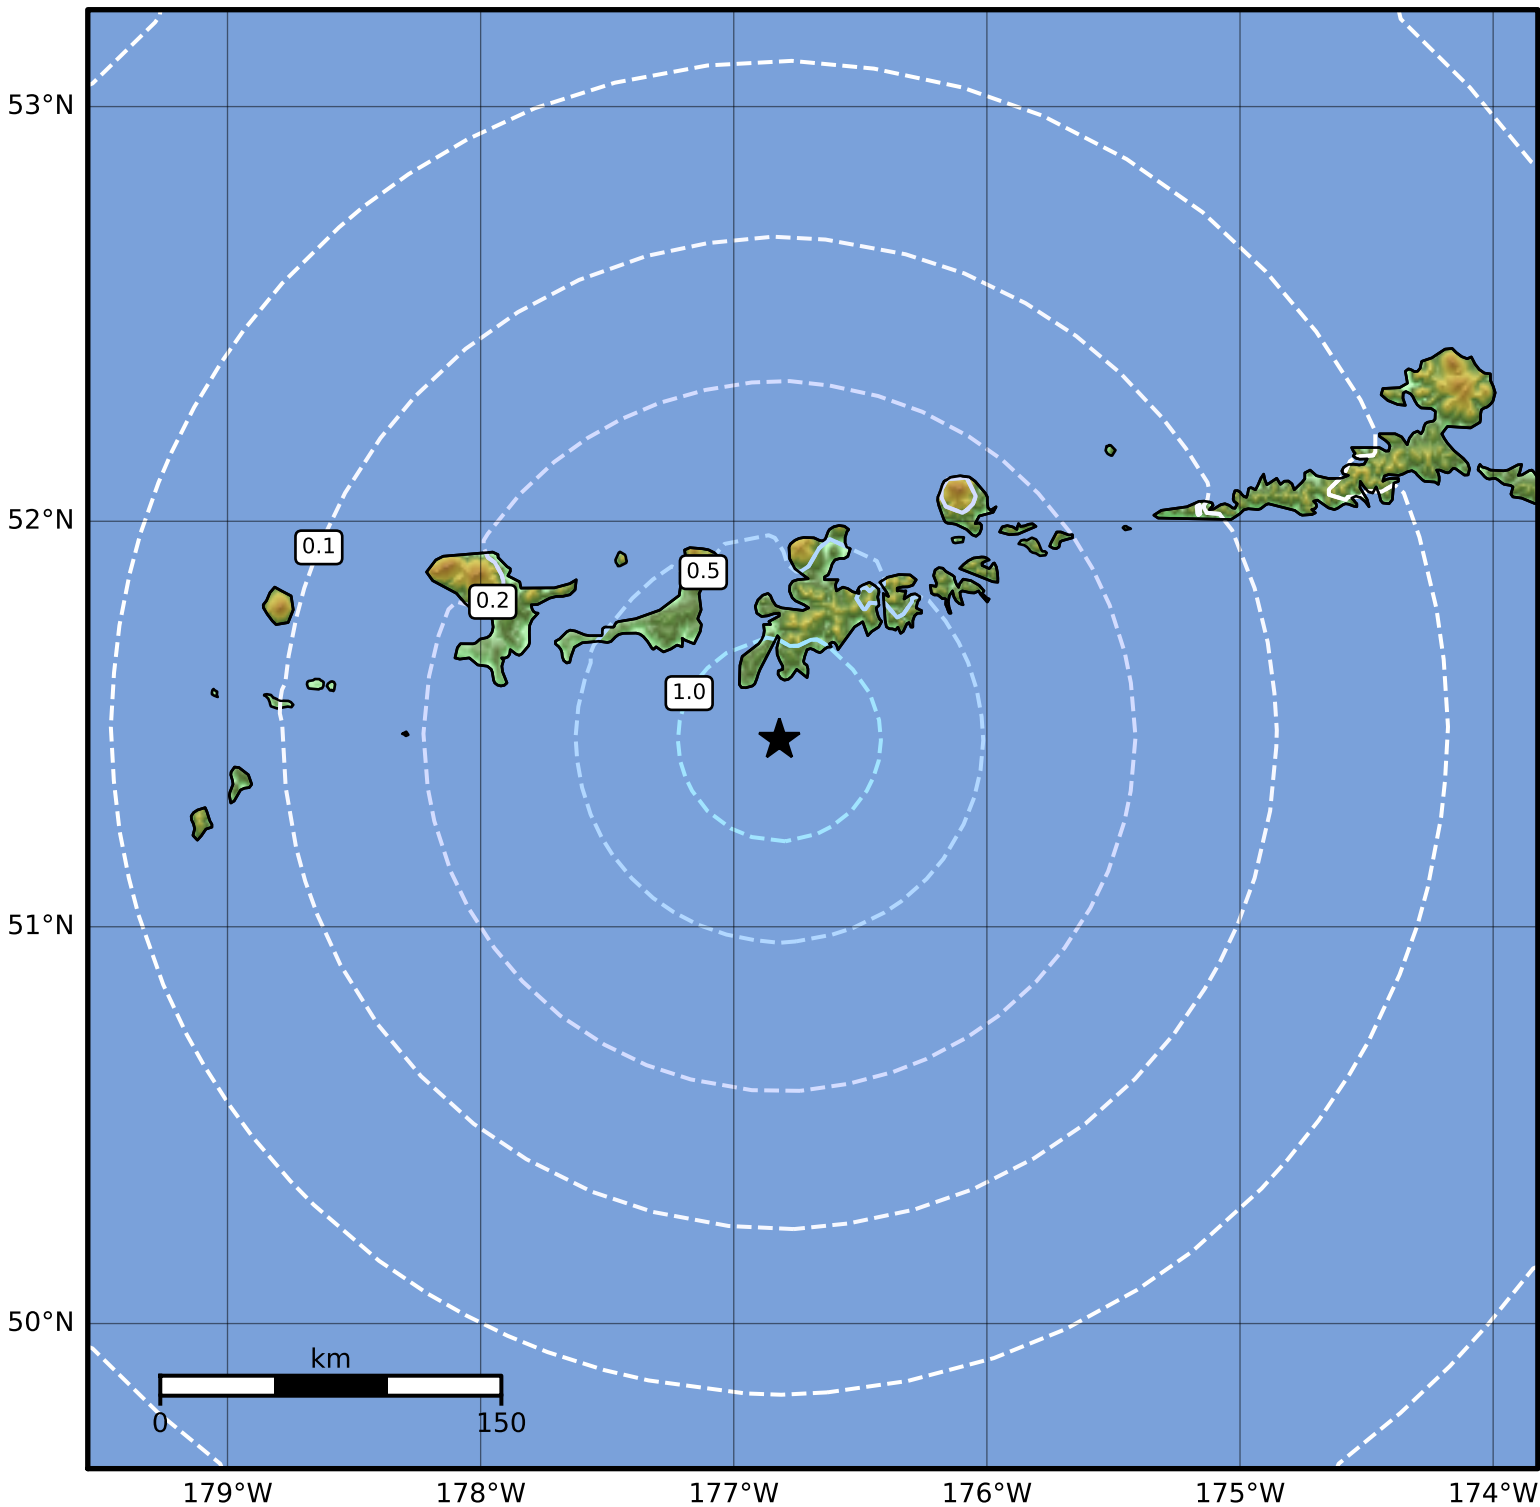

0.3 Second Peak Spectral Acceleration Map Alaska Earthquake Center
 ShakeMap: 47 km (29 miles) SSW of Adak
 Jun 26, 2023 07:35:16 UTC M4.6 N51.46 W176.82 Depth: 39.6km ID:ak02384ui033

SA(0.3) (%g)	0.1	0.2	0.5	1	2	5	10	20	50	100	200
---------------------	------------	------------	------------	----------	----------	----------	-----------	-----------	-----------	------------	------------

Scale based on Worden et al. (2012)

Version 2: Processed 2023-06-26T15:19:02Z

△ Seismic Instrument ○ Reported Intensity

★ Epicenter