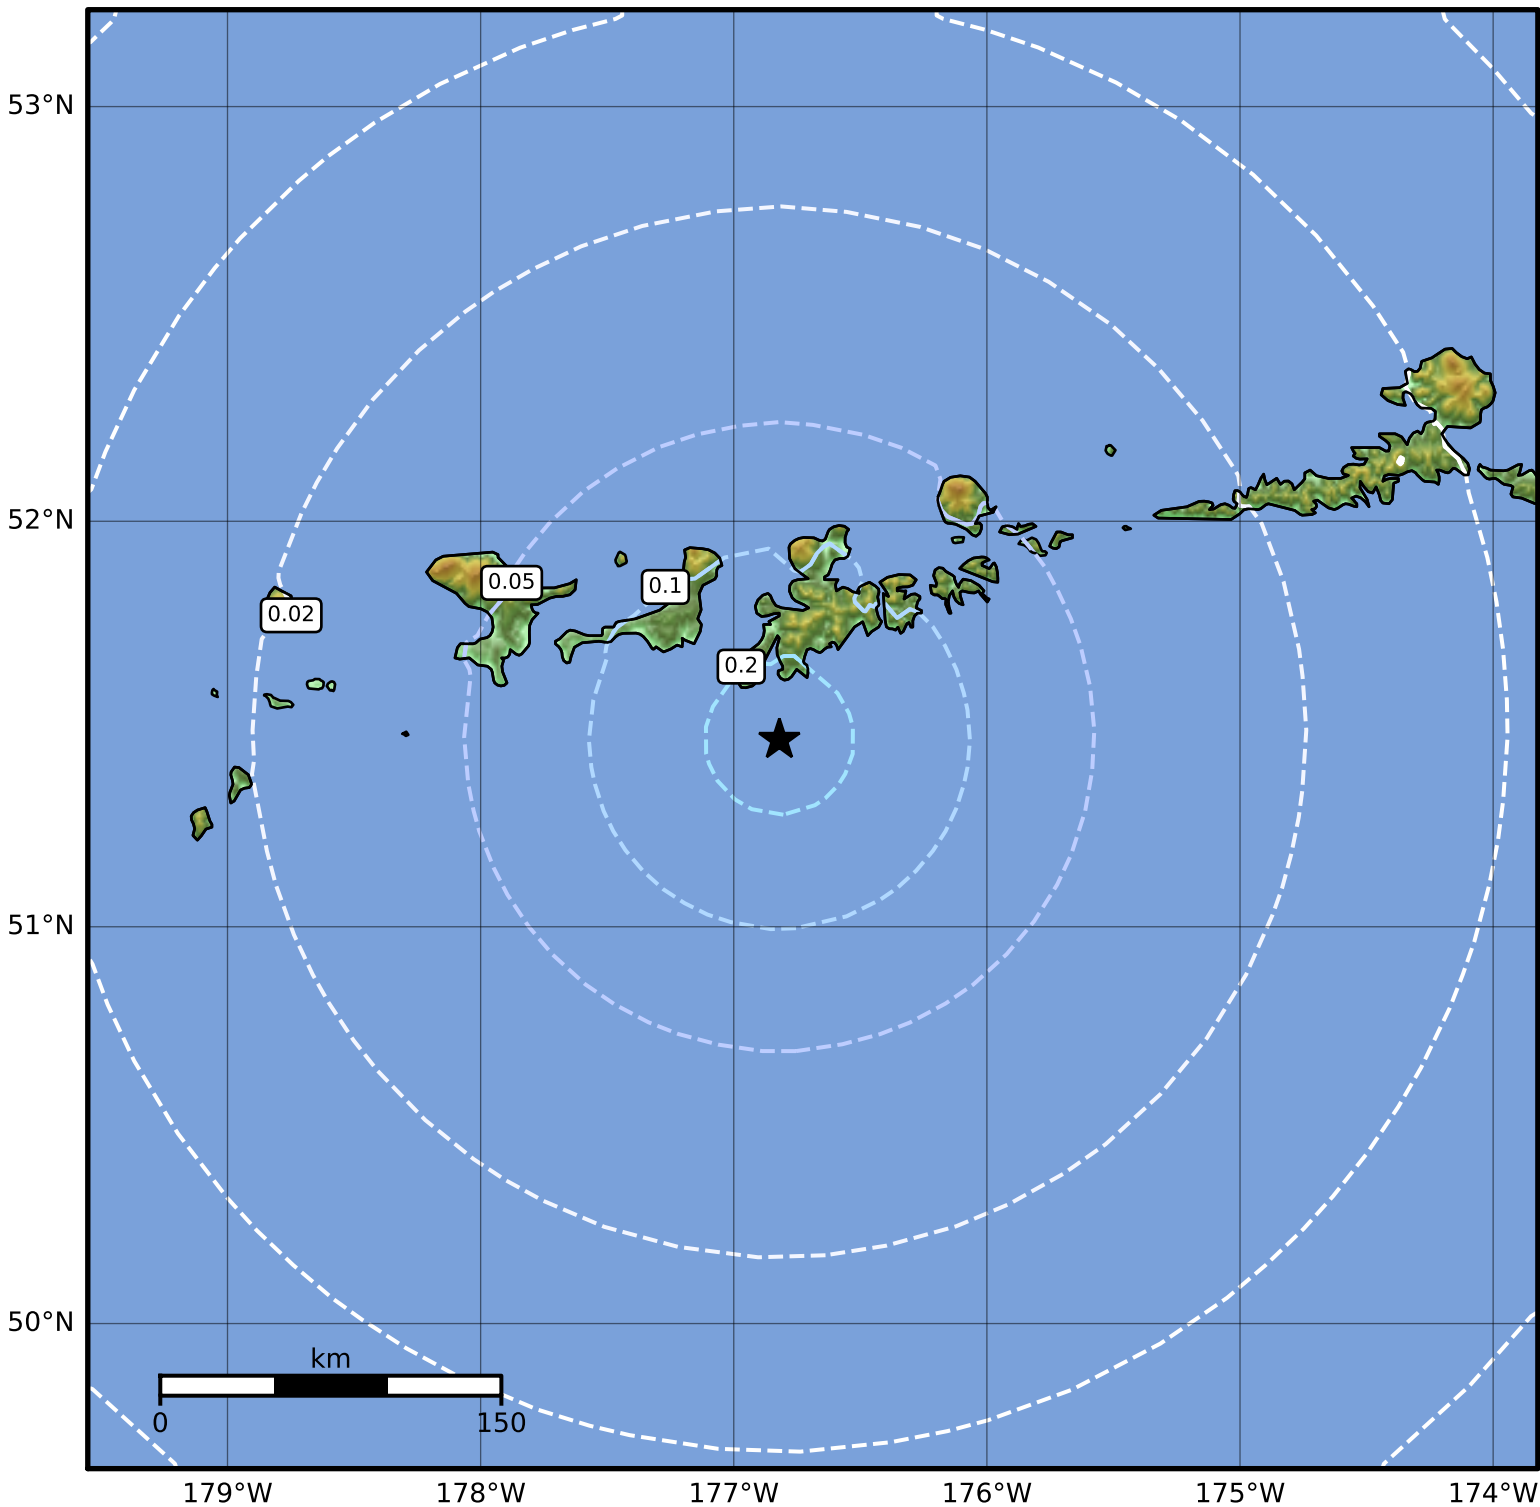

1.0 Second Peak Spectral Acceleration Map Alaska Earthquake Center  
 ShakeMap: 47 km (29 miles) SSW of Adak  
 Jun 26, 2023 07:35:16 UTC M4.6 N51.46 W176.82 Depth: 39.6km ID:ak02384ui033

<b>SA(1.0) (%g)</b>	<b>0.1</b>	<b>0.2</b>	<b>0.5</b>	<b>1</b>	<b>2</b>	<b>5</b>	<b>10</b>	<b>20</b>	<b>50</b>	<b>100</b>	<b>200</b>
---------------------	------------	------------	------------	----------	----------	----------	-----------	-----------	-----------	------------	------------

Scale based on Worden et al. (2012)

Version 2: Processed 2023-06-26T15:19:02Z

△ Seismic Instrument ○ Reported Intensity

★ Epicenter