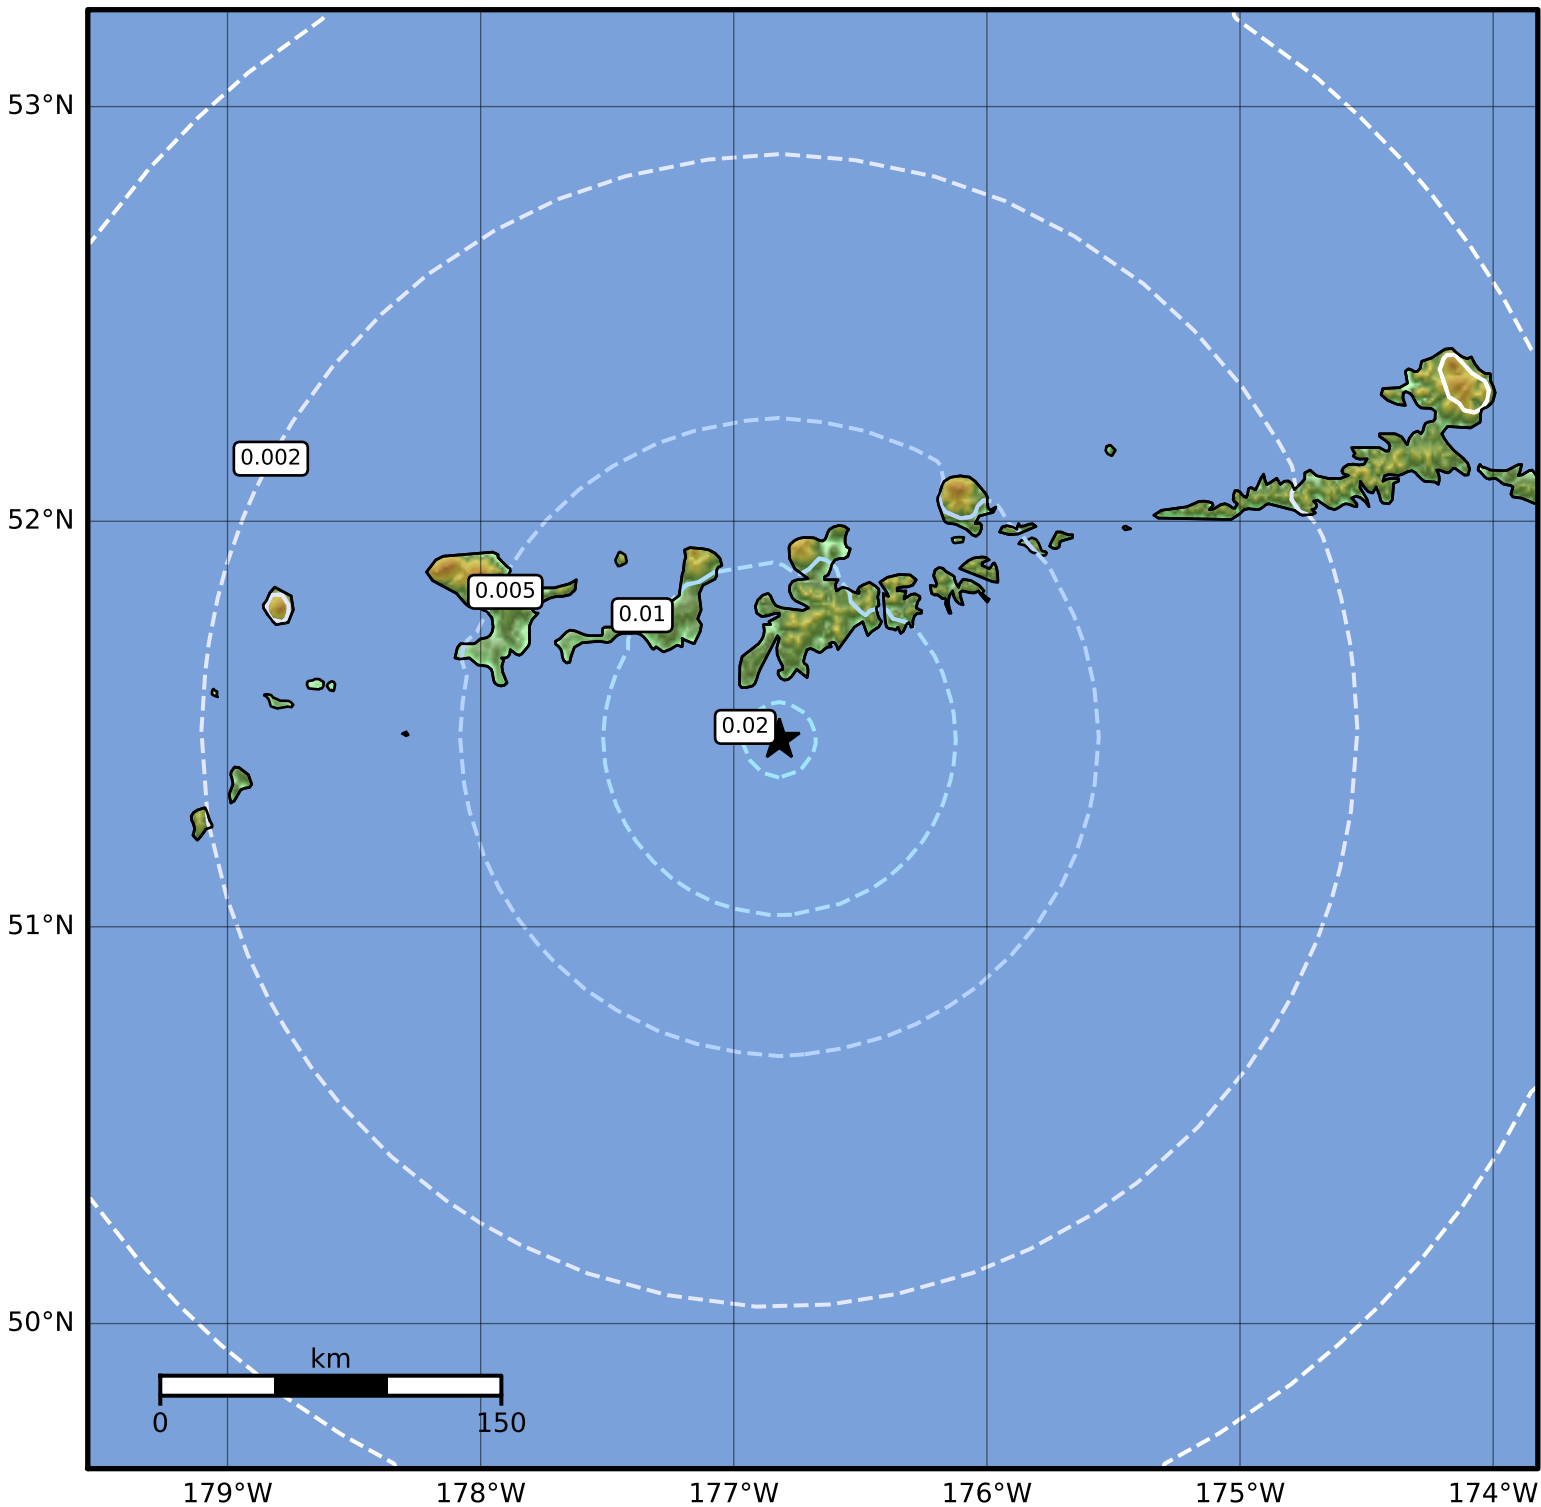

3.0 Second Peak Spectral Acceleration Map Alaska Earthquake Center
ShakeMap: 47 km (29 miles) SSW of Adak
Jun 26, 2023 07:35:16 UTC M4.6 N51.46 W176.82 Depth: 39.6km ID:ak02384ui033

Scale based on Worden et al. (2012)

Version 2: Processed 2023-06-26T15:19:02Z

△ Seismic Instrument ○ Reported Intensity

★ Epicenter