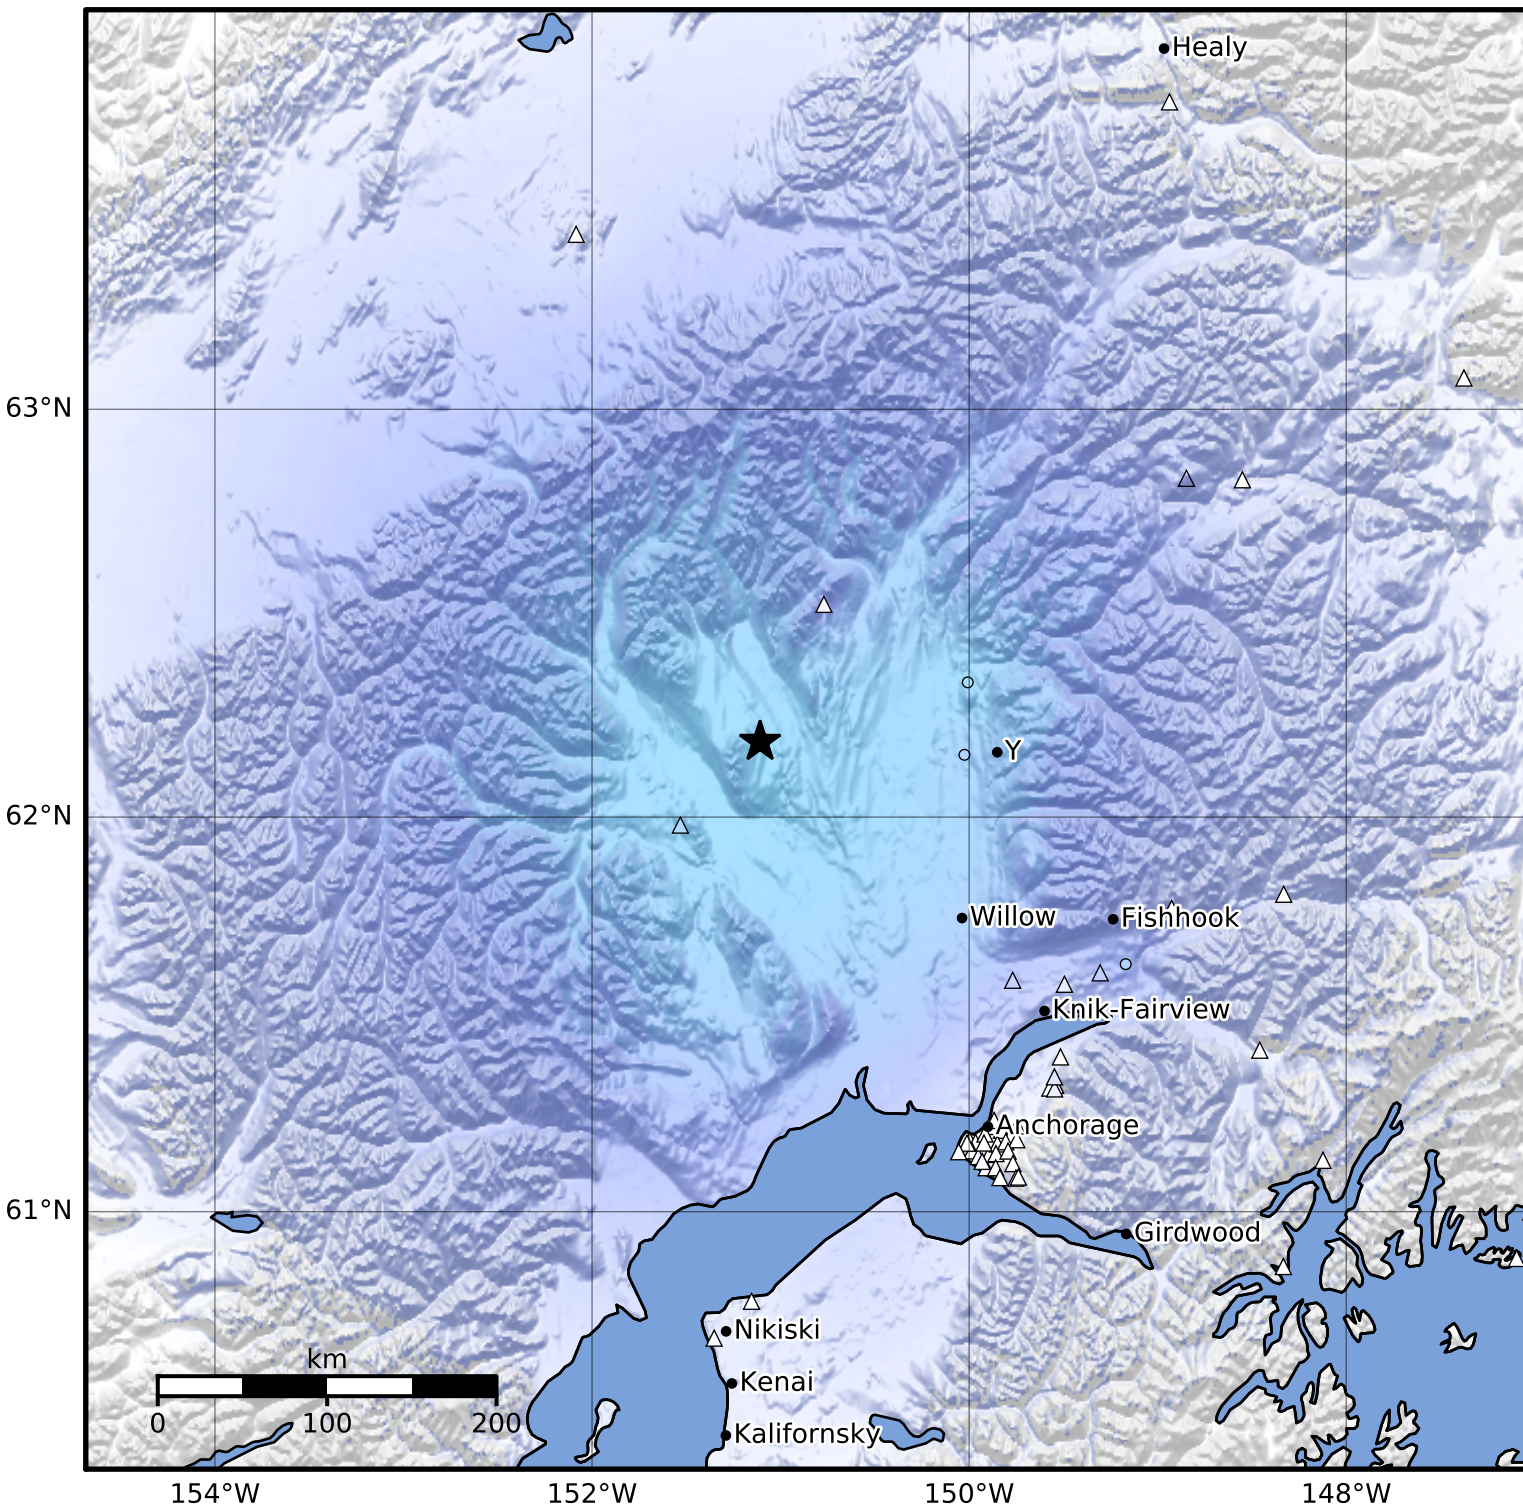

Macroseismic Intensity Map Alaska Earthquake Center  
 ShakeMap: 26 km (16 miles) N of Skwentna  
 Jun 27, 2023 06:28:36 UTC M3.8 N62.19 W151.11 Depth: 70.4km ID:ak02386hegbs

SHAKING	Not felt	Weak	Light	Moderate	Strong	Very strong	Severe	Violent	Extreme
DAMAGE	None	None	None	Very light	Light	Moderate	Moderate/heavy	Heavy	Very heavy
PGA(%g)	<0.0464	0.297	2.76	6.2	11.5	21.5	40.1	74.7	>139
PGV(cm/s)	<0.0215	0.135	1.41	4.65	9.64	20	41.4	85.8	>178
INTENSITY	<b>I</b>	<b>II-III</b>	<b>IV</b>	<b>V</b>	<b>VI</b>	<b>VII</b>	<b>VIII</b>	<b>IX</b>	<b>X+</b>

Scale based on Worden et al. (2012)

Version 2: Processed 2023-06-27T06:52:52Z

△ Seismic Instrument ○ Reported Intensity

★ Epicenter