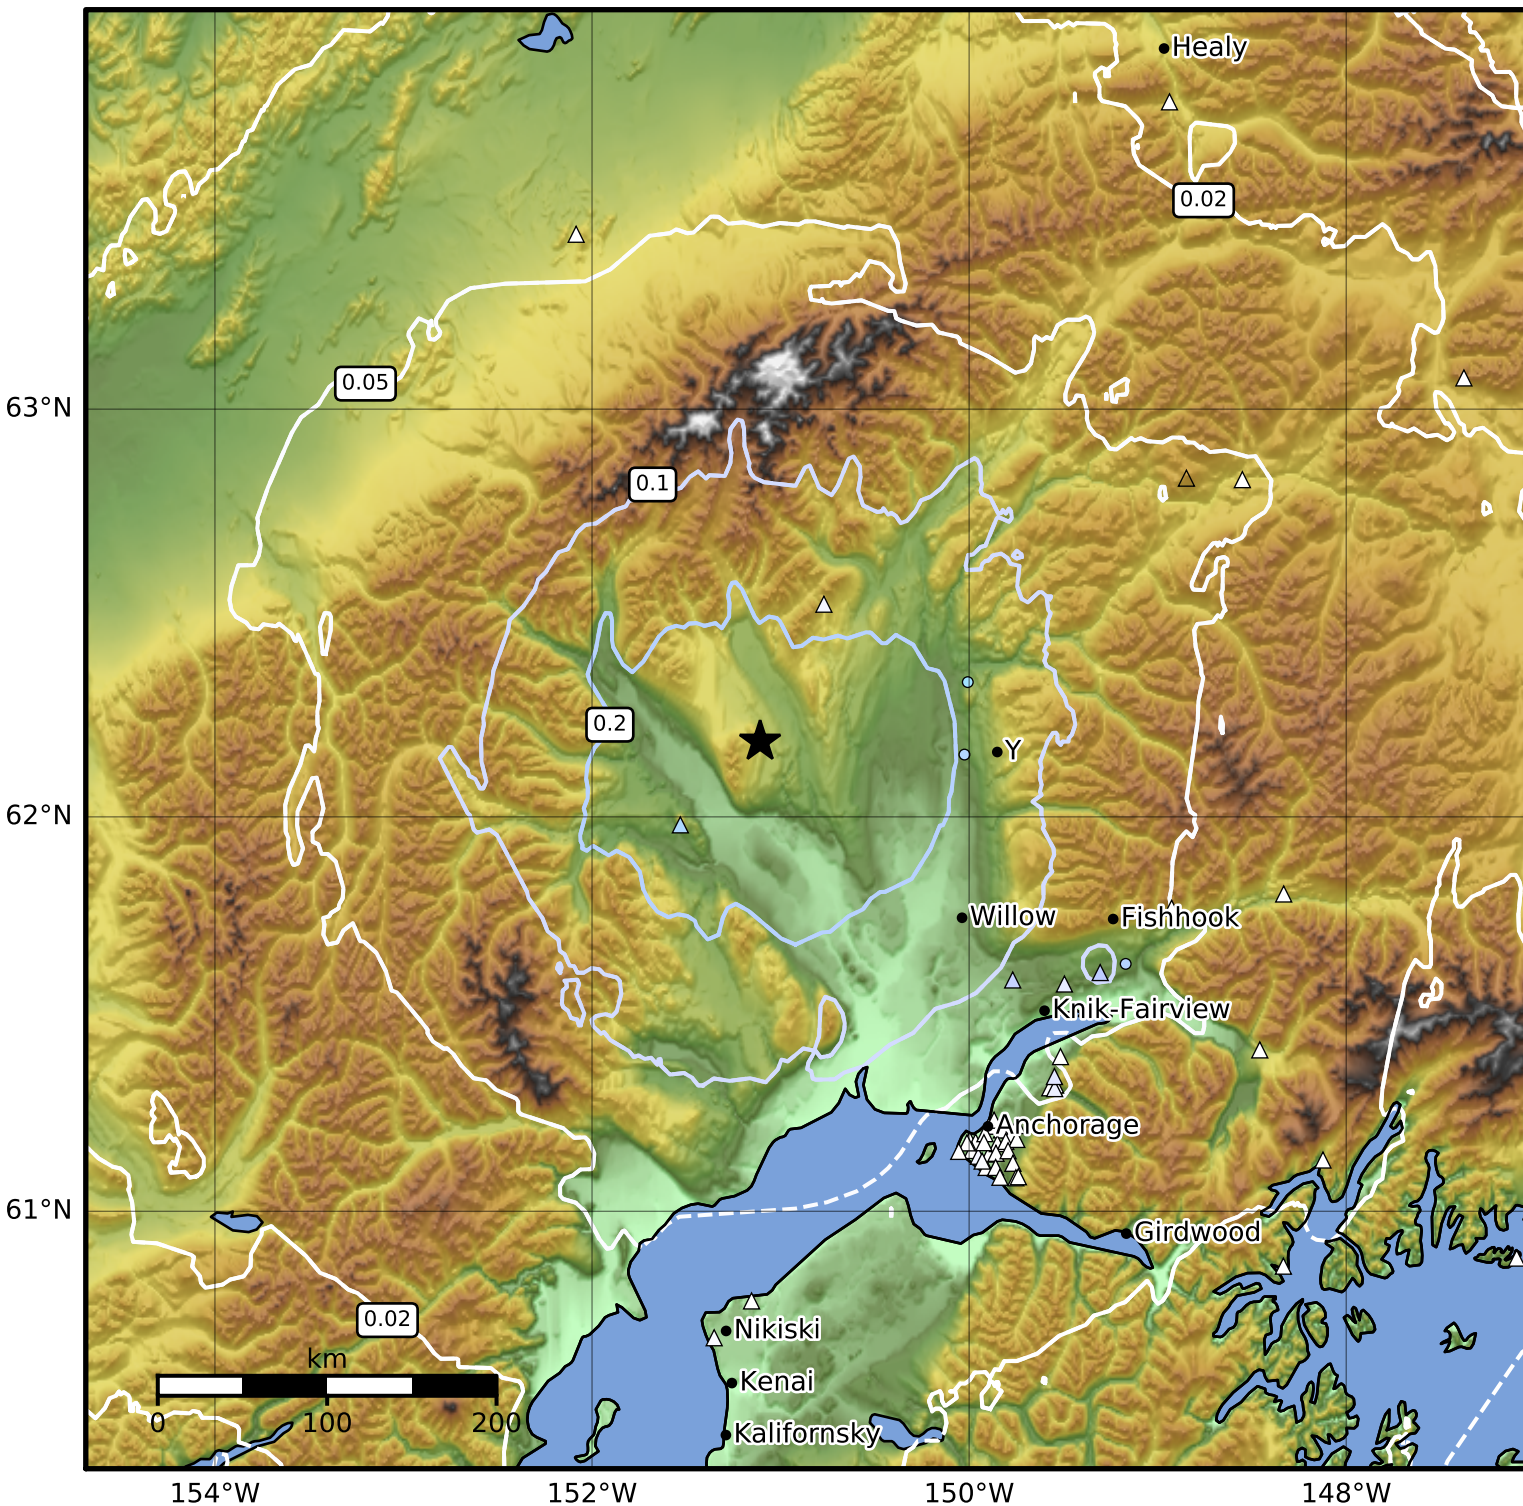

Peak Ground Acceleration Map Alaska Earthquake Center  
 ShakeMap: 26 km (16 miles) N of Skwentna  
 Jun 27, 2023 06:28:36 UTC M3.8 N62.19 W151.11 Depth: 70.4km ID:ak02386hegbs

PGA (%g)	0.1	0.2	0.5	1	2	5	10	20	50	100	200
----------	-----	-----	-----	---	---	---	----	----	----	-----	-----

Scale based on Worden et al. (2012)

△ Seismic Instrument ○ Reported Intensity

★ Epicenter

Version 2: Processed 2023-06-27T06:52:52Z