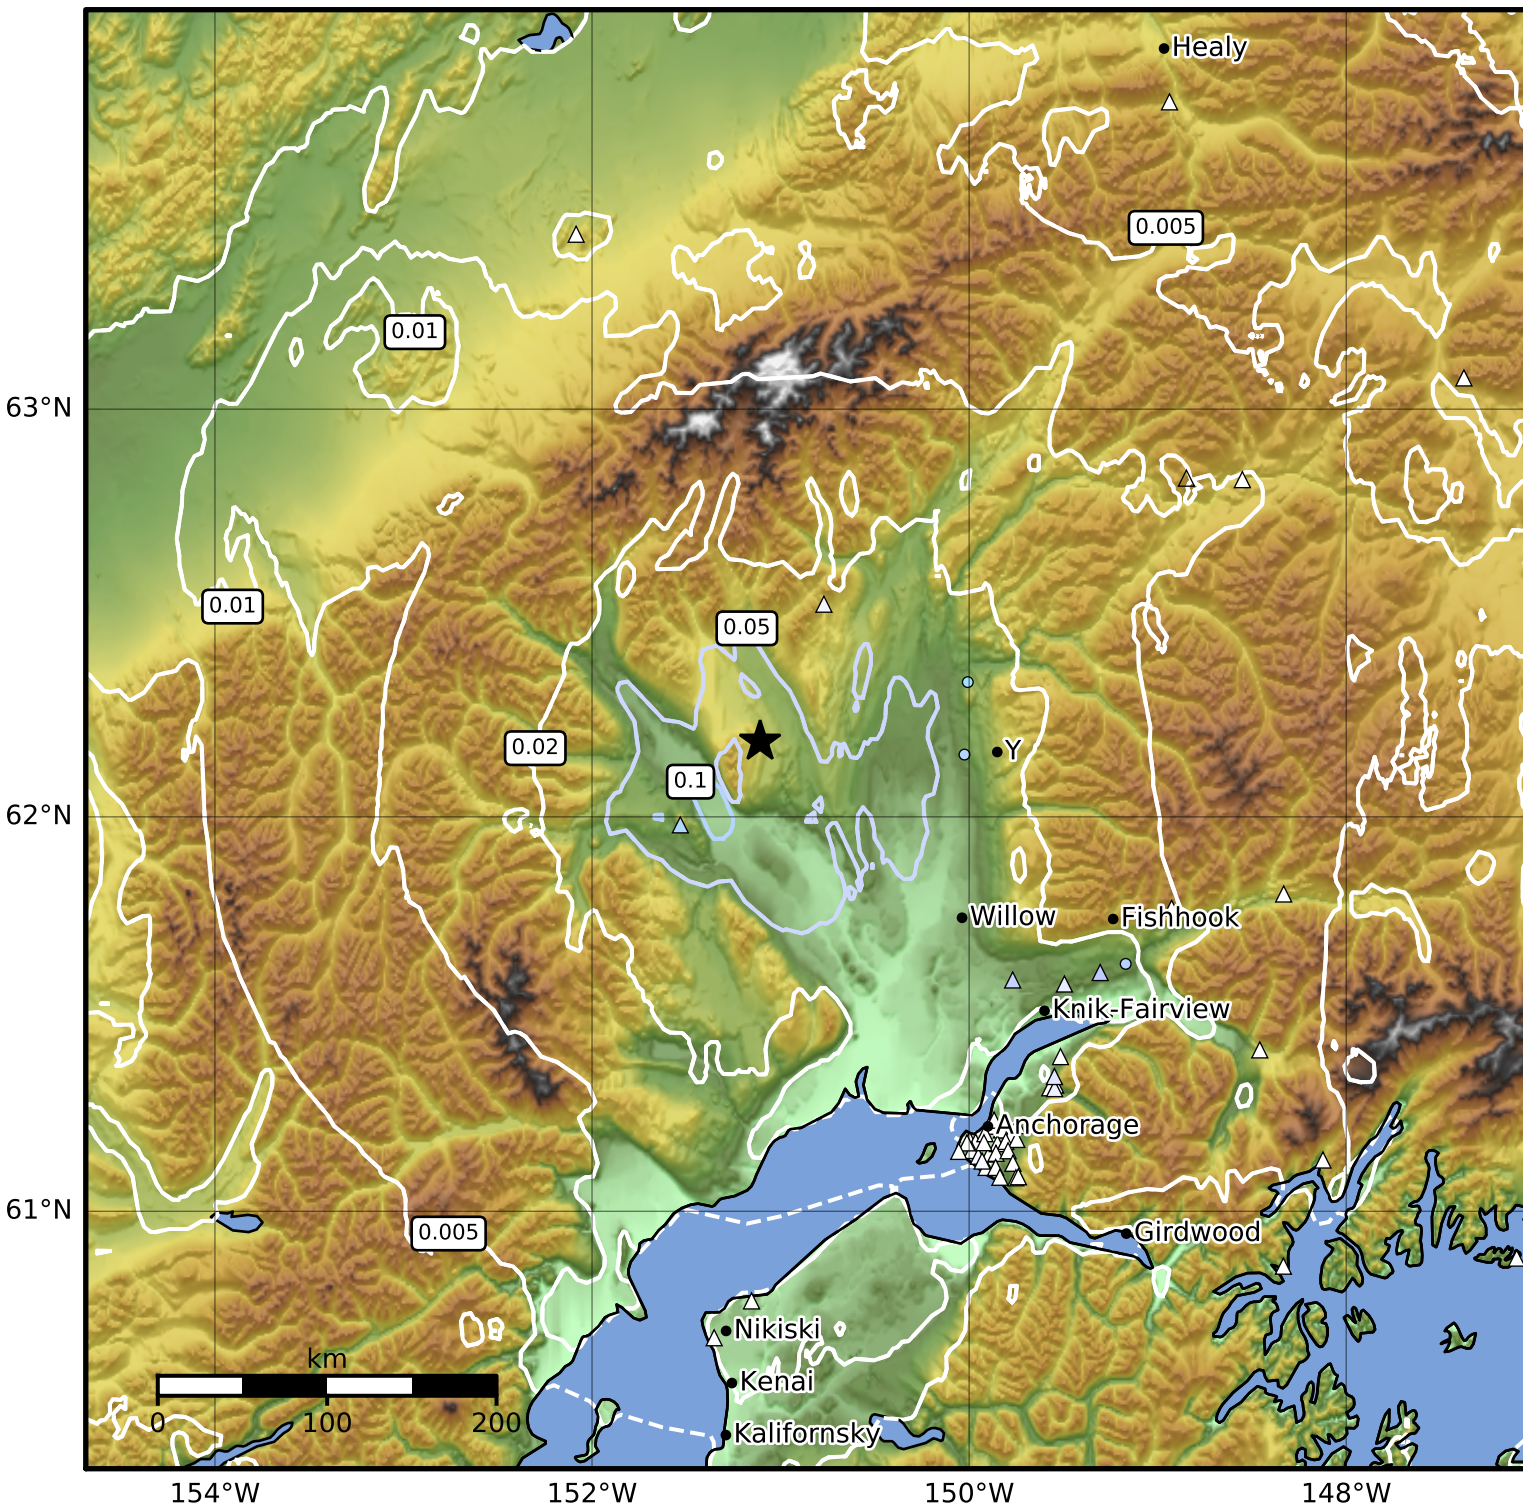

Peak Ground Velocity Map Alaska Earthquake Center
 ShakeMap: 26 km (16 miles) N of Skwentna
 Jun 27, 2023 06:28:36 UTC M3.8 N62.19 W151.11 Depth: 70.4km ID:ak02386hegbs

PGV (cm/s)	0.1	0.2	0.5	1	2	5	10	20	50	100	200
------------	-----	-----	-----	---	---	---	----	----	----	-----	-----

Scale based on Worden et al. (2012)

Version 2: Processed 2023-06-27T06:52:52Z

△ Seismic Instrument ○ Reported Intensity

★ Epicenter