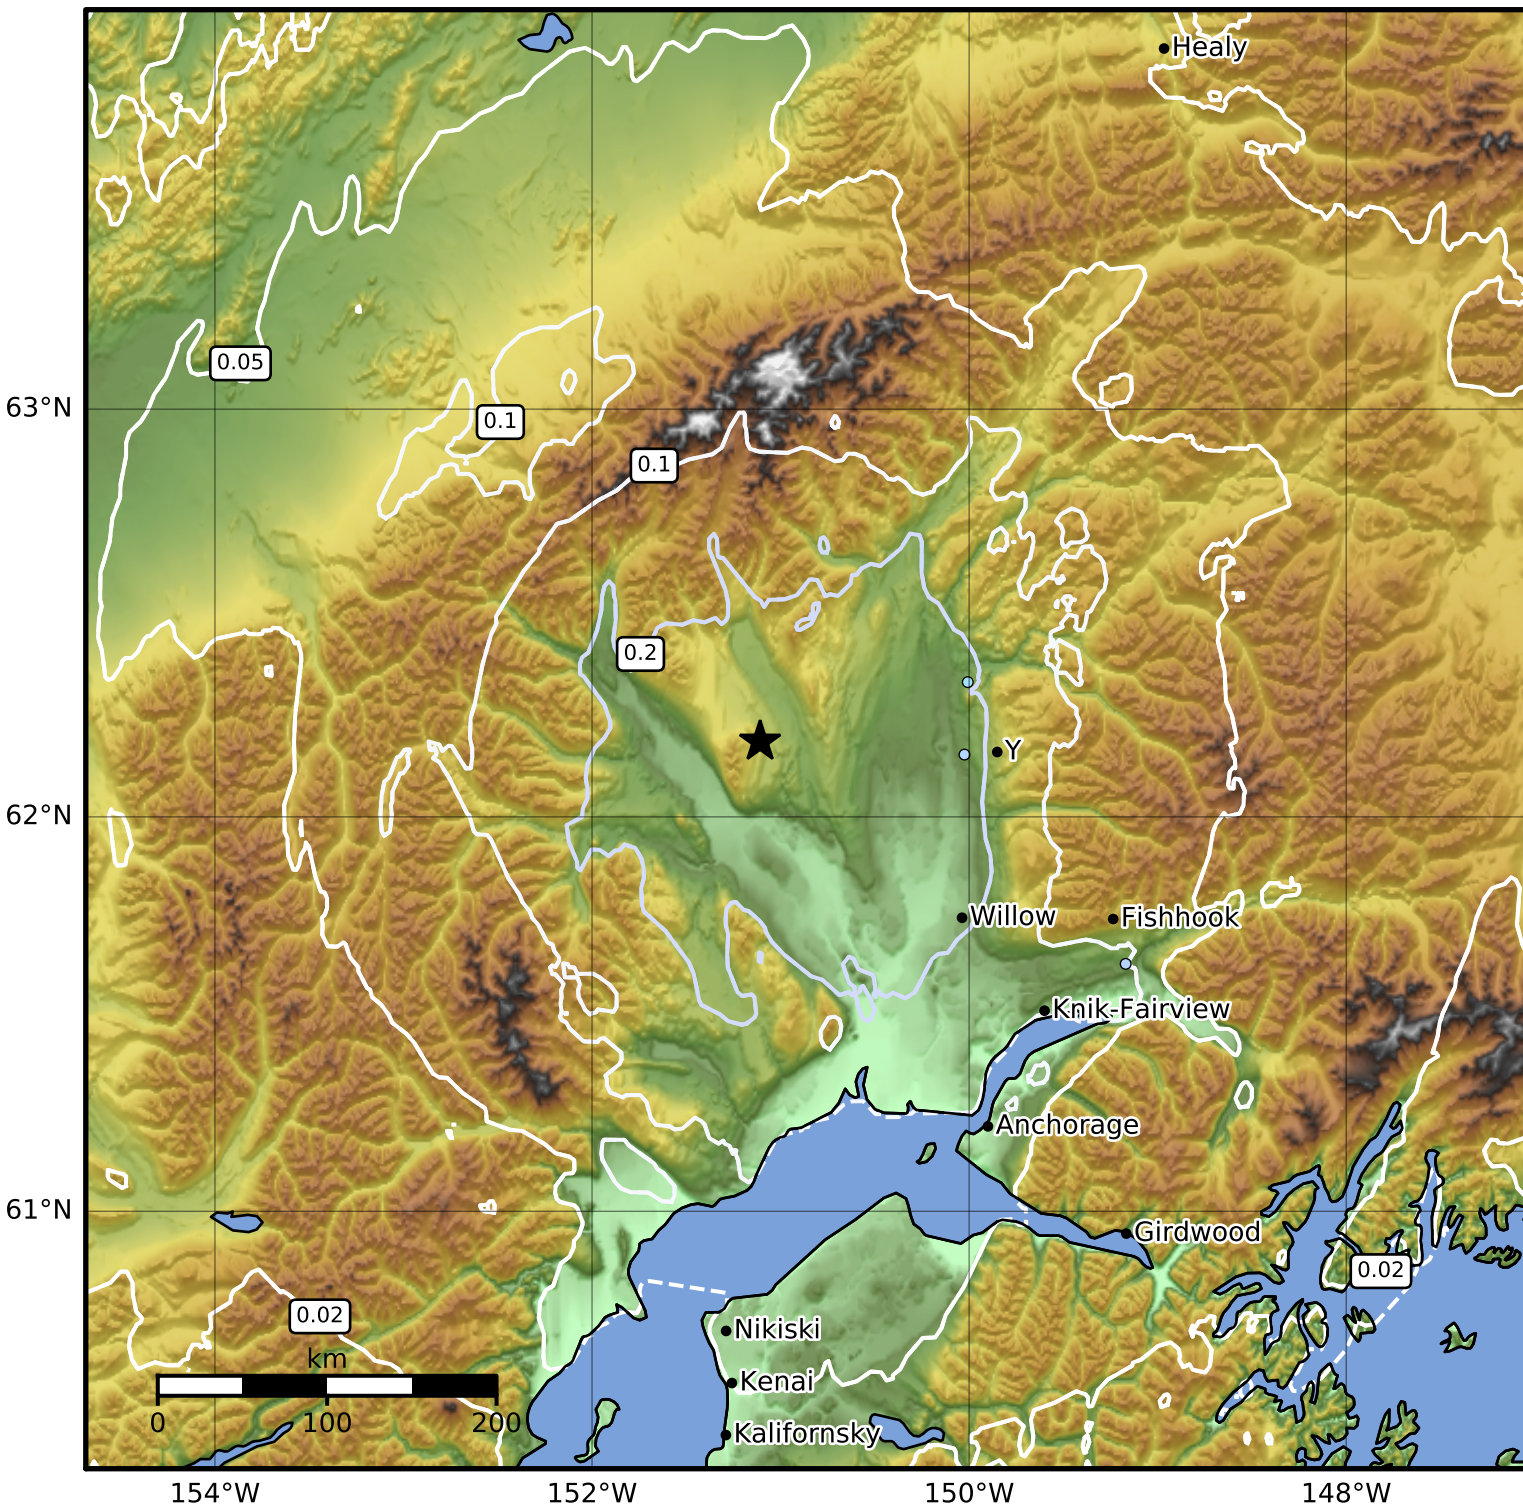

0.3 Second Peak Spectral Acceleration Map Alaska Earthquake Center  
 ShakeMap: 26 km (16 miles) N of Skwentna  
 Jun 27, 2023 06:28:36 UTC M3.8 N62.19 W151.11 Depth: 70.4km ID:ak02386hegbs

Scale based on Worden et al. (2012)

△ Seismic Instrument ○ Reported Intensity

★ Epicenter

Version 2: Processed 2023-06-27T06:52:52Z