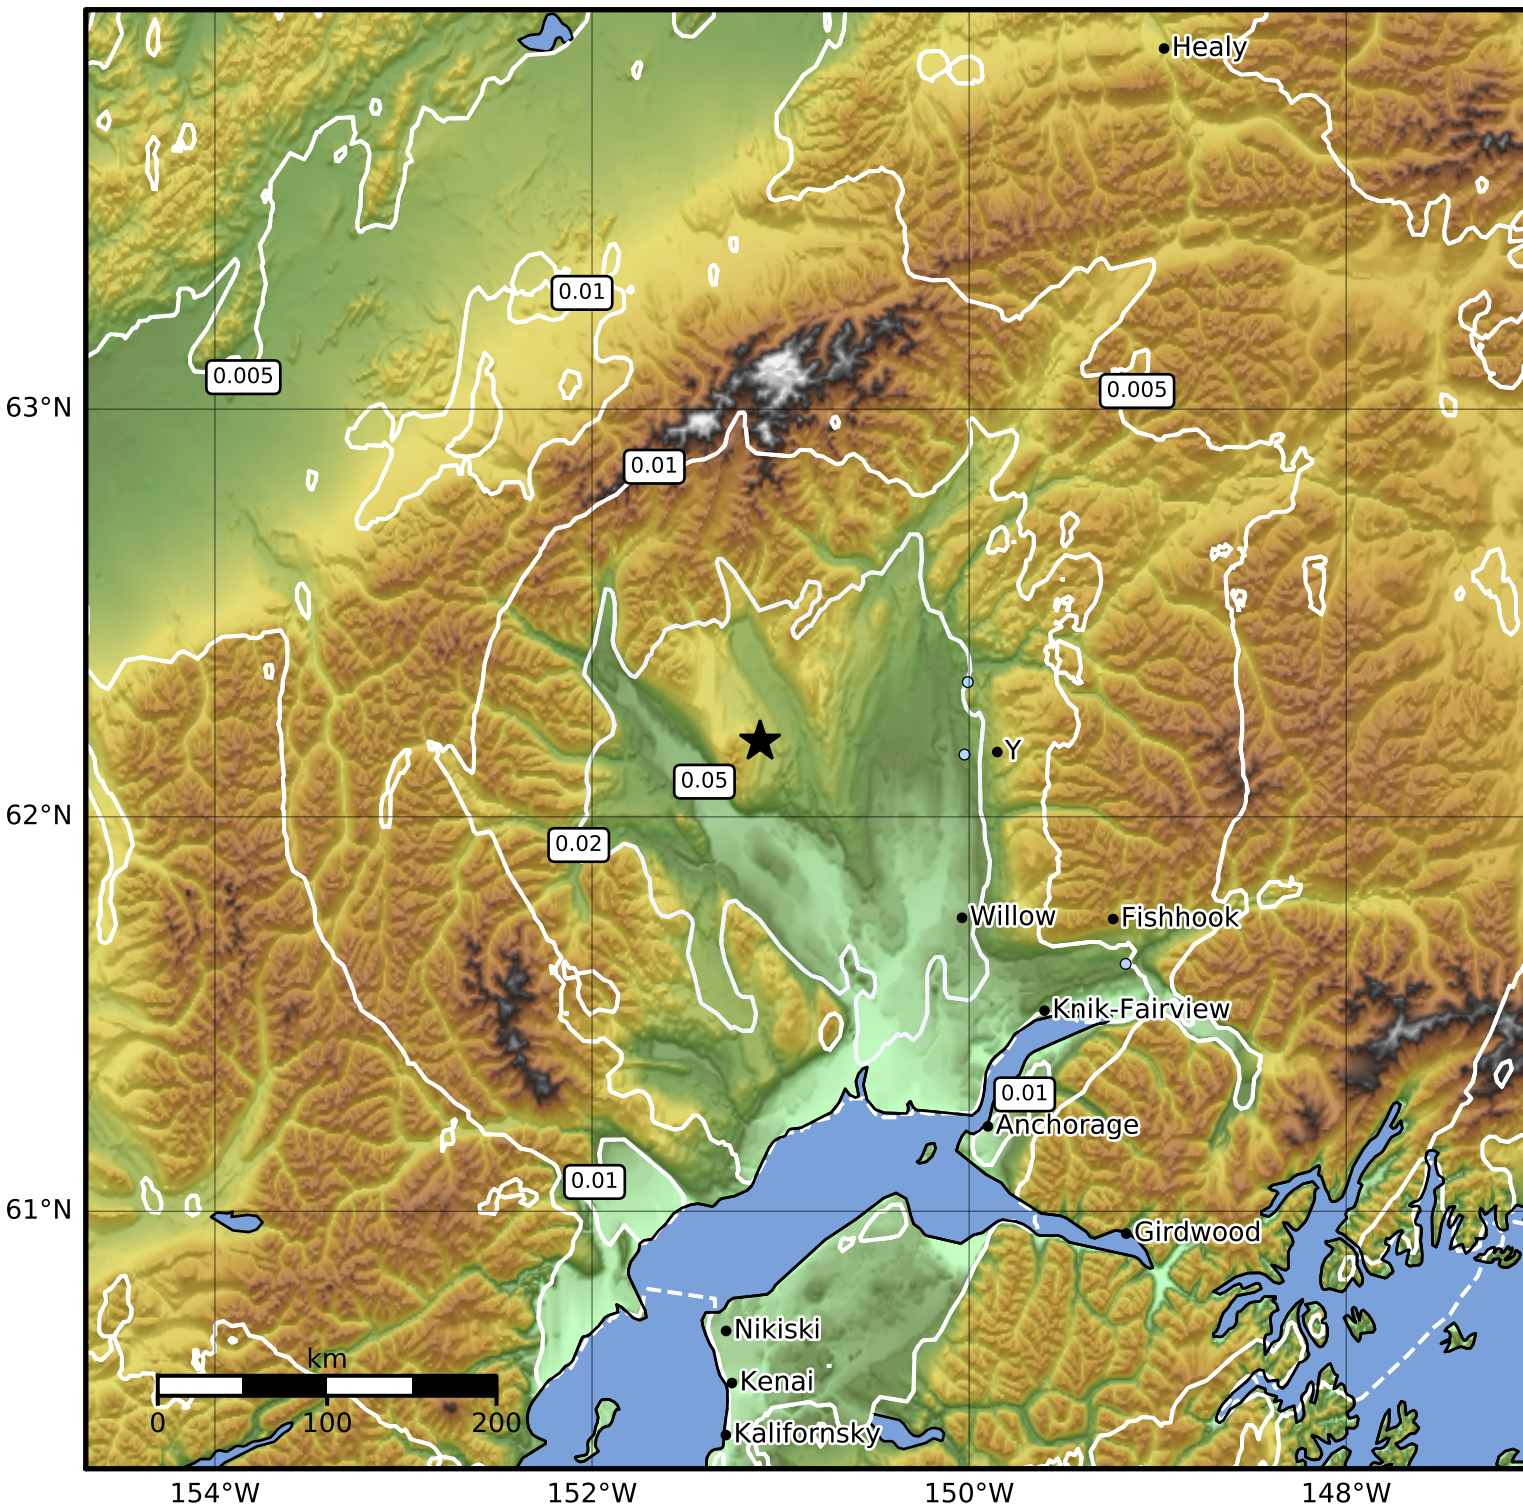

1.0 Second Peak Spectral Acceleration Map Alaska Earthquake Center
 ShakeMap: 26 km (16 miles) N of Skwentna
 Jun 27, 2023 06:28:36 UTC M3.8 N62.19 W151.11 Depth: 70.4km ID:ak02386hegbs

Scale based on Worden et al. (2012)

△ Seismic Instrument ○ Reported Intensity

★ Epicenter

Version 2: Processed 2023-06-27T06:52:52Z