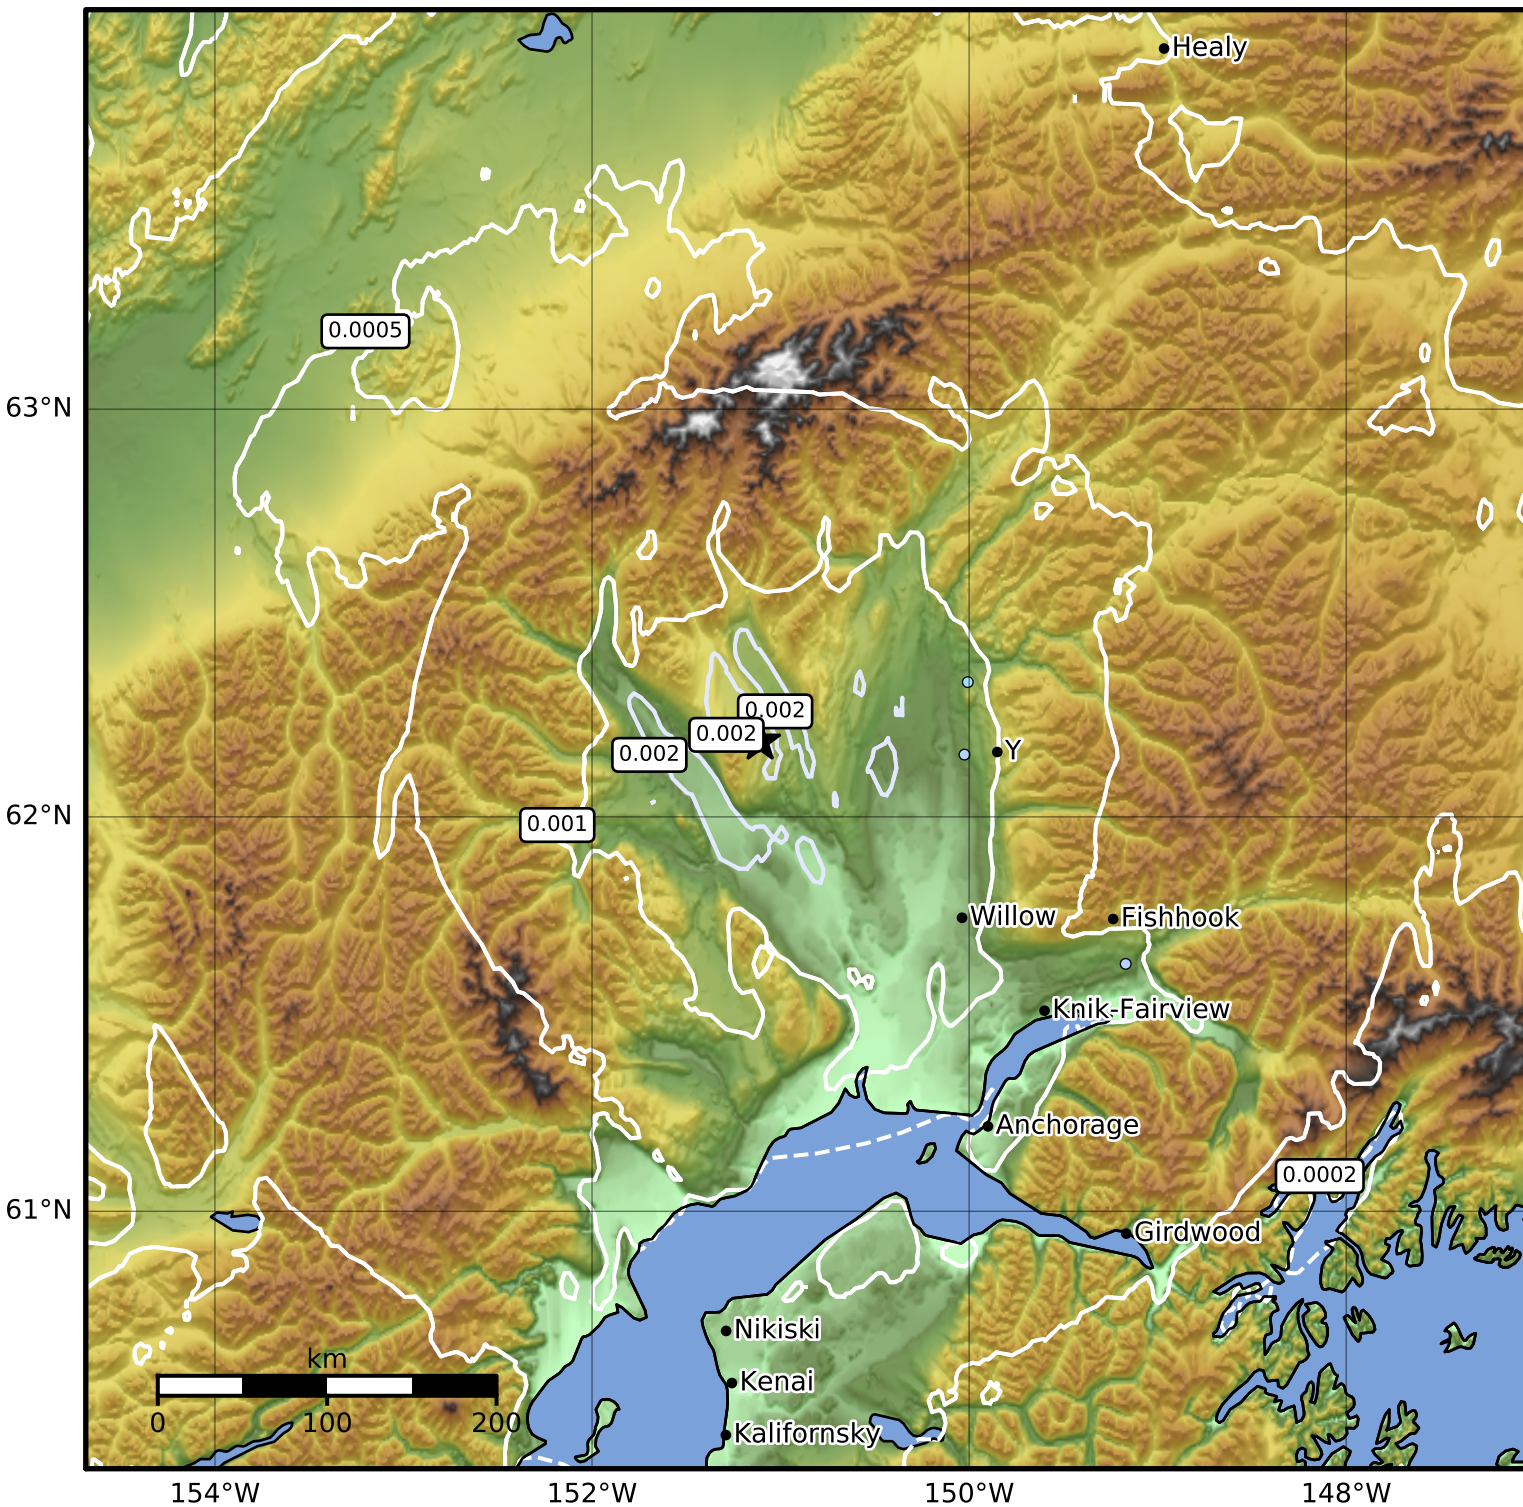

3.0 Second Peak Spectral Acceleration Map Alaska Earthquake Center
 ShakeMap: 26 km (16 miles) N of Skwentna
 Jun 27, 2023 06:28:36 UTC M3.8 N62.19 W151.11 Depth: 70.4km ID:ak02386hegbs

Scale based on Worden et al. (2012)

△ Seismic Instrument ○ Reported Intensity

★ Epicenter

Version 2: Processed 2023-06-27T06:52:52Z