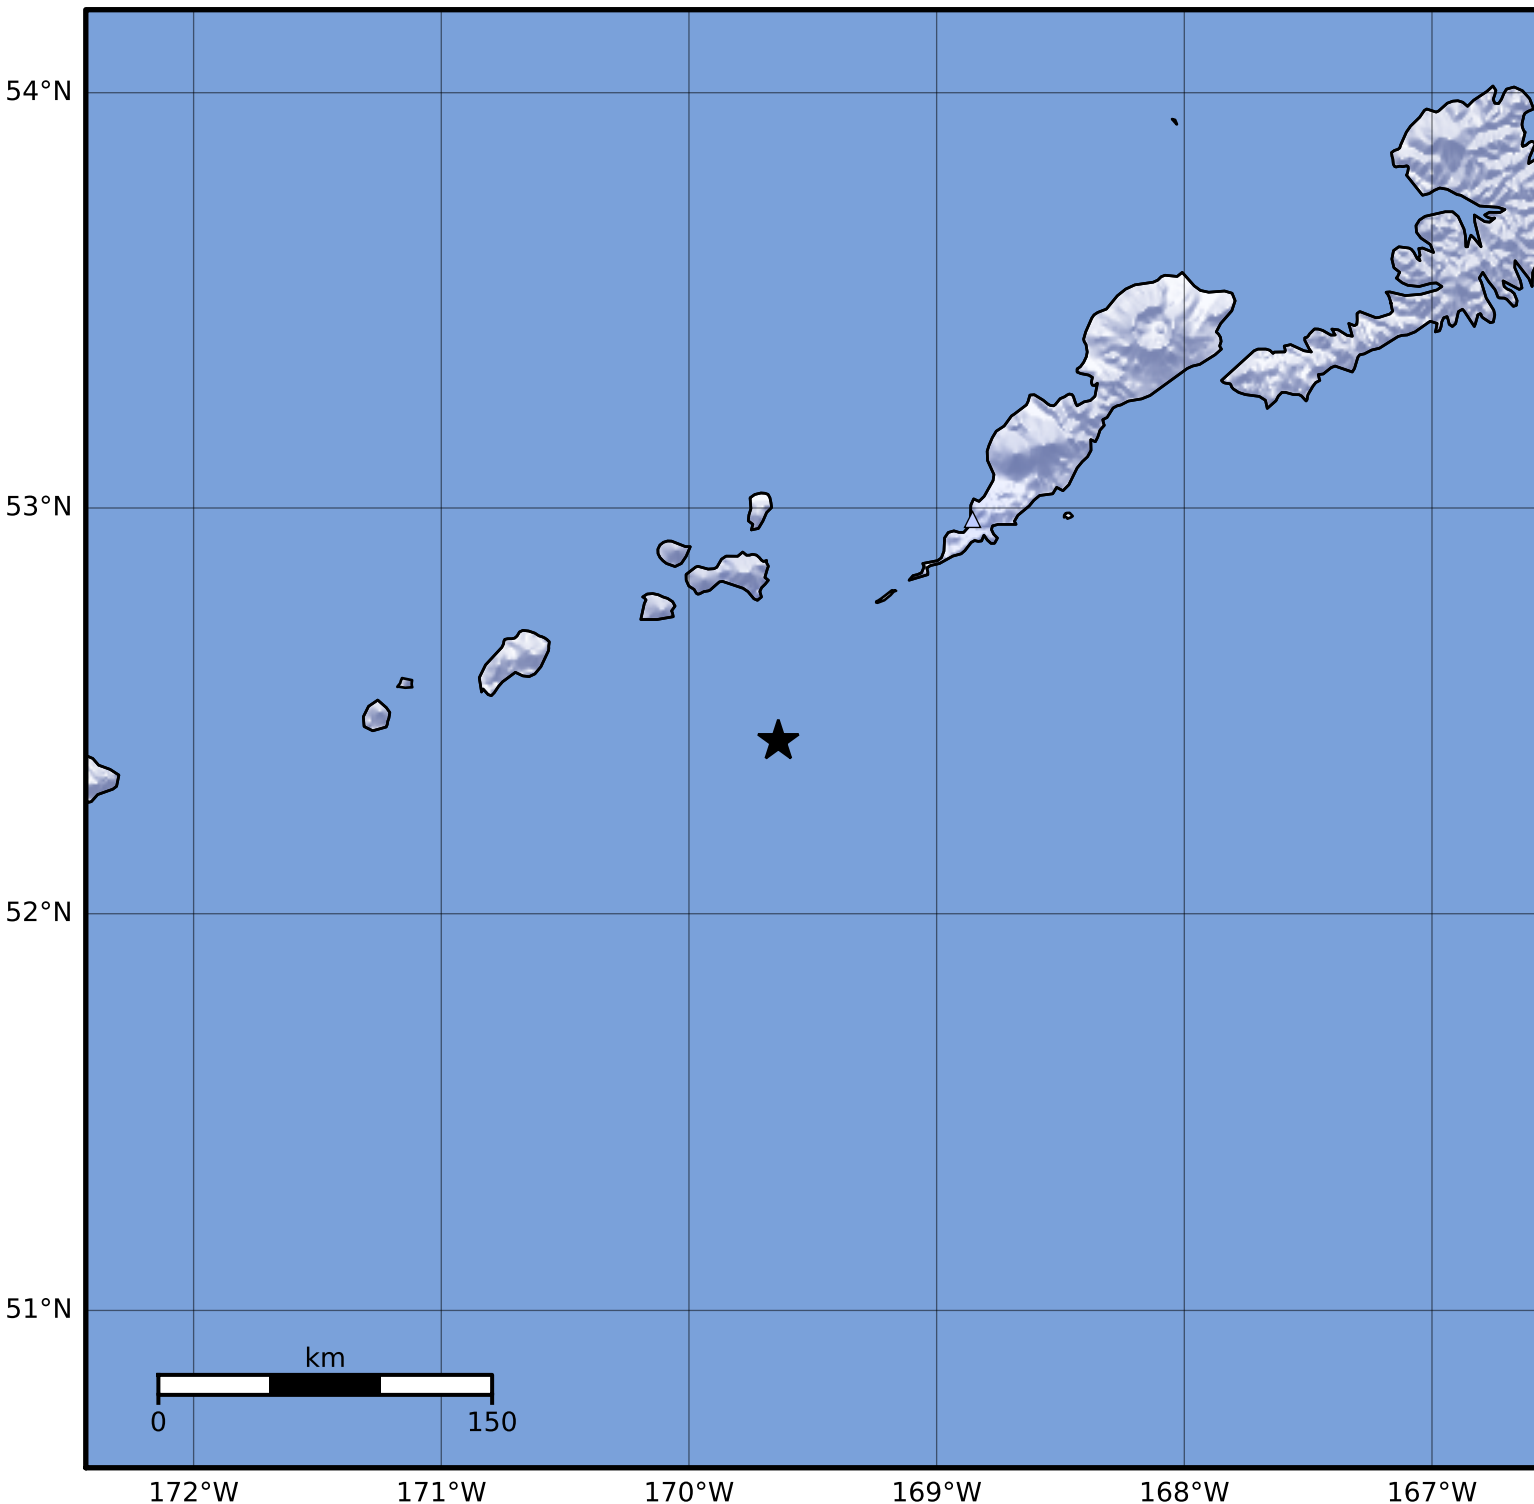

Macroseismic Intensity Map Alaska Earthquake Center
 ShakeMap: 77 km (48 miles) SW of Nikolski
 Jul 25, 2023 00:18:33 UTC M3.6 N52.43 W169.64 Depth: 11.8km ID:ak0239gotfgl

SHAKING	Not felt	Weak	Light	Moderate	Strong	Very strong	Severe	Violent	Extreme
DAMAGE	None	None	None	Very light	Light	Moderate	Moderate/heavy	Heavy	Very heavy
PGA(%g)	<0.0464	0.297	2.76	6.2	11.5	21.5	40.1	74.7	>139
PGV(cm/s)	<0.0215	0.135	1.41	4.65	9.64	20	41.4	85.8	>178
INTENSITY	I	II-III	IV	V	VI	VII	VIII	IX	X+

Scale based on Worden et al. (2012)

Version 1: Processed 2023-07-25T00:52:36Z

△ Seismic Instrument ○ Reported Intensity

★ Epicenter