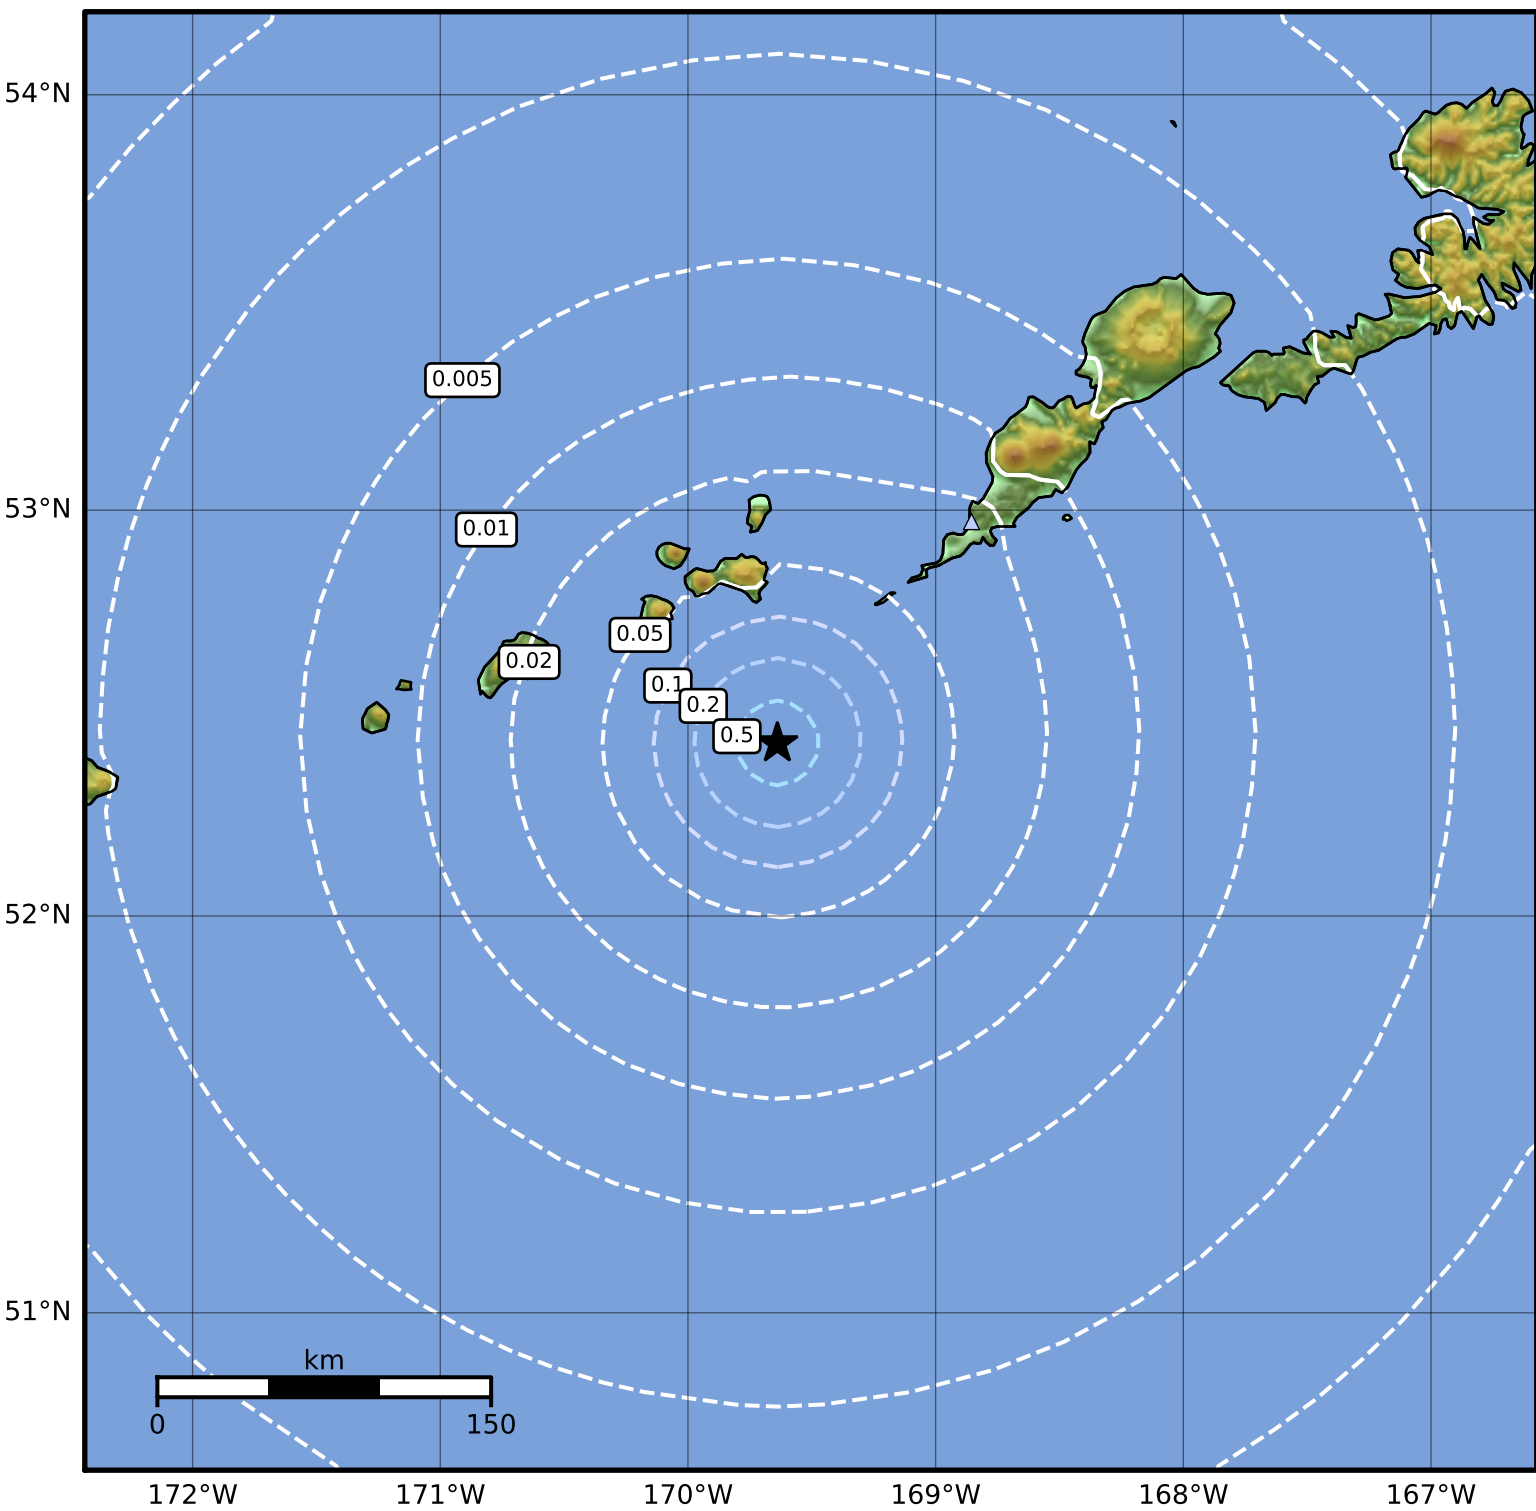

Peak Ground Acceleration Map Alaska Earthquake Center  
 ShakeMap: 77 km (48 miles) SW of Nikolski  
 Jul 25, 2023 00:18:33 UTC M3.6 N52.43 W169.64 Depth: 11.8km ID:ak0239gotfgl

PGA (%g)	0.1	0.2	0.5	1	2	5	10	20	50	100	200
----------	-----	-----	-----	---	---	---	----	----	----	-----	-----

Scale based on Worden et al. (2012)

Version 1: Processed 2023-07-25T00:52:36Z

△ Seismic Instrument ○ Reported Intensity

★ Epicenter