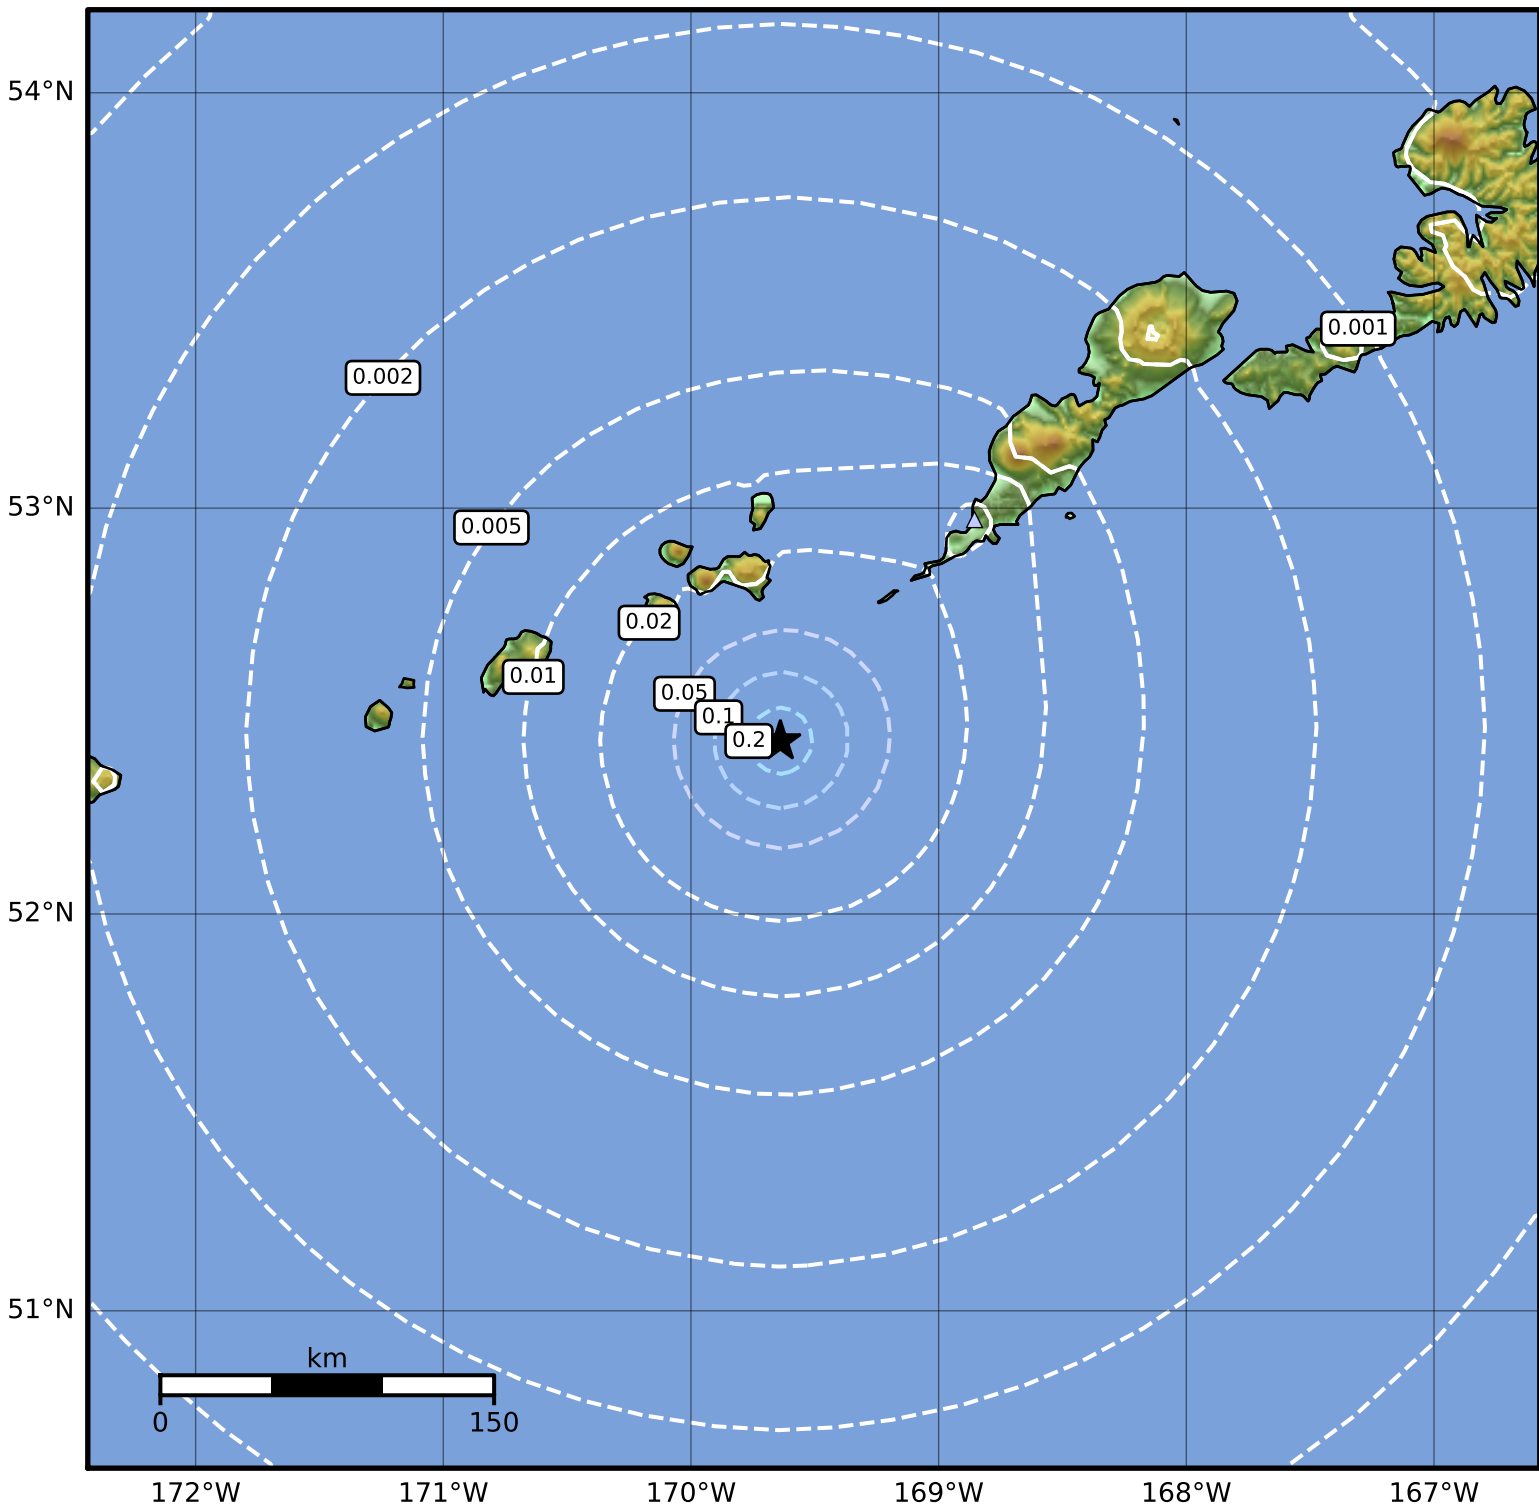

Peak Ground Velocity Map Alaska Earthquake Center
 ShakeMap: 77 km (48 miles) SW of Nikolski
 Jul 25, 2023 00:18:33 UTC M3.6 N52.43 W169.64 Depth: 11.8km ID:ak0239gotfgl

PGV (cm/s)	0.1	0.2	0.5	1	2	5	10	20	50	100	200
-------------------	------------	------------	------------	----------	----------	----------	-----------	-----------	-----------	------------	------------

Scale based on Worden et al. (2012)

Version 1: Processed 2023-07-25T00:52:36Z

△ Seismic Instrument ○ Reported Intensity

★ Epicenter