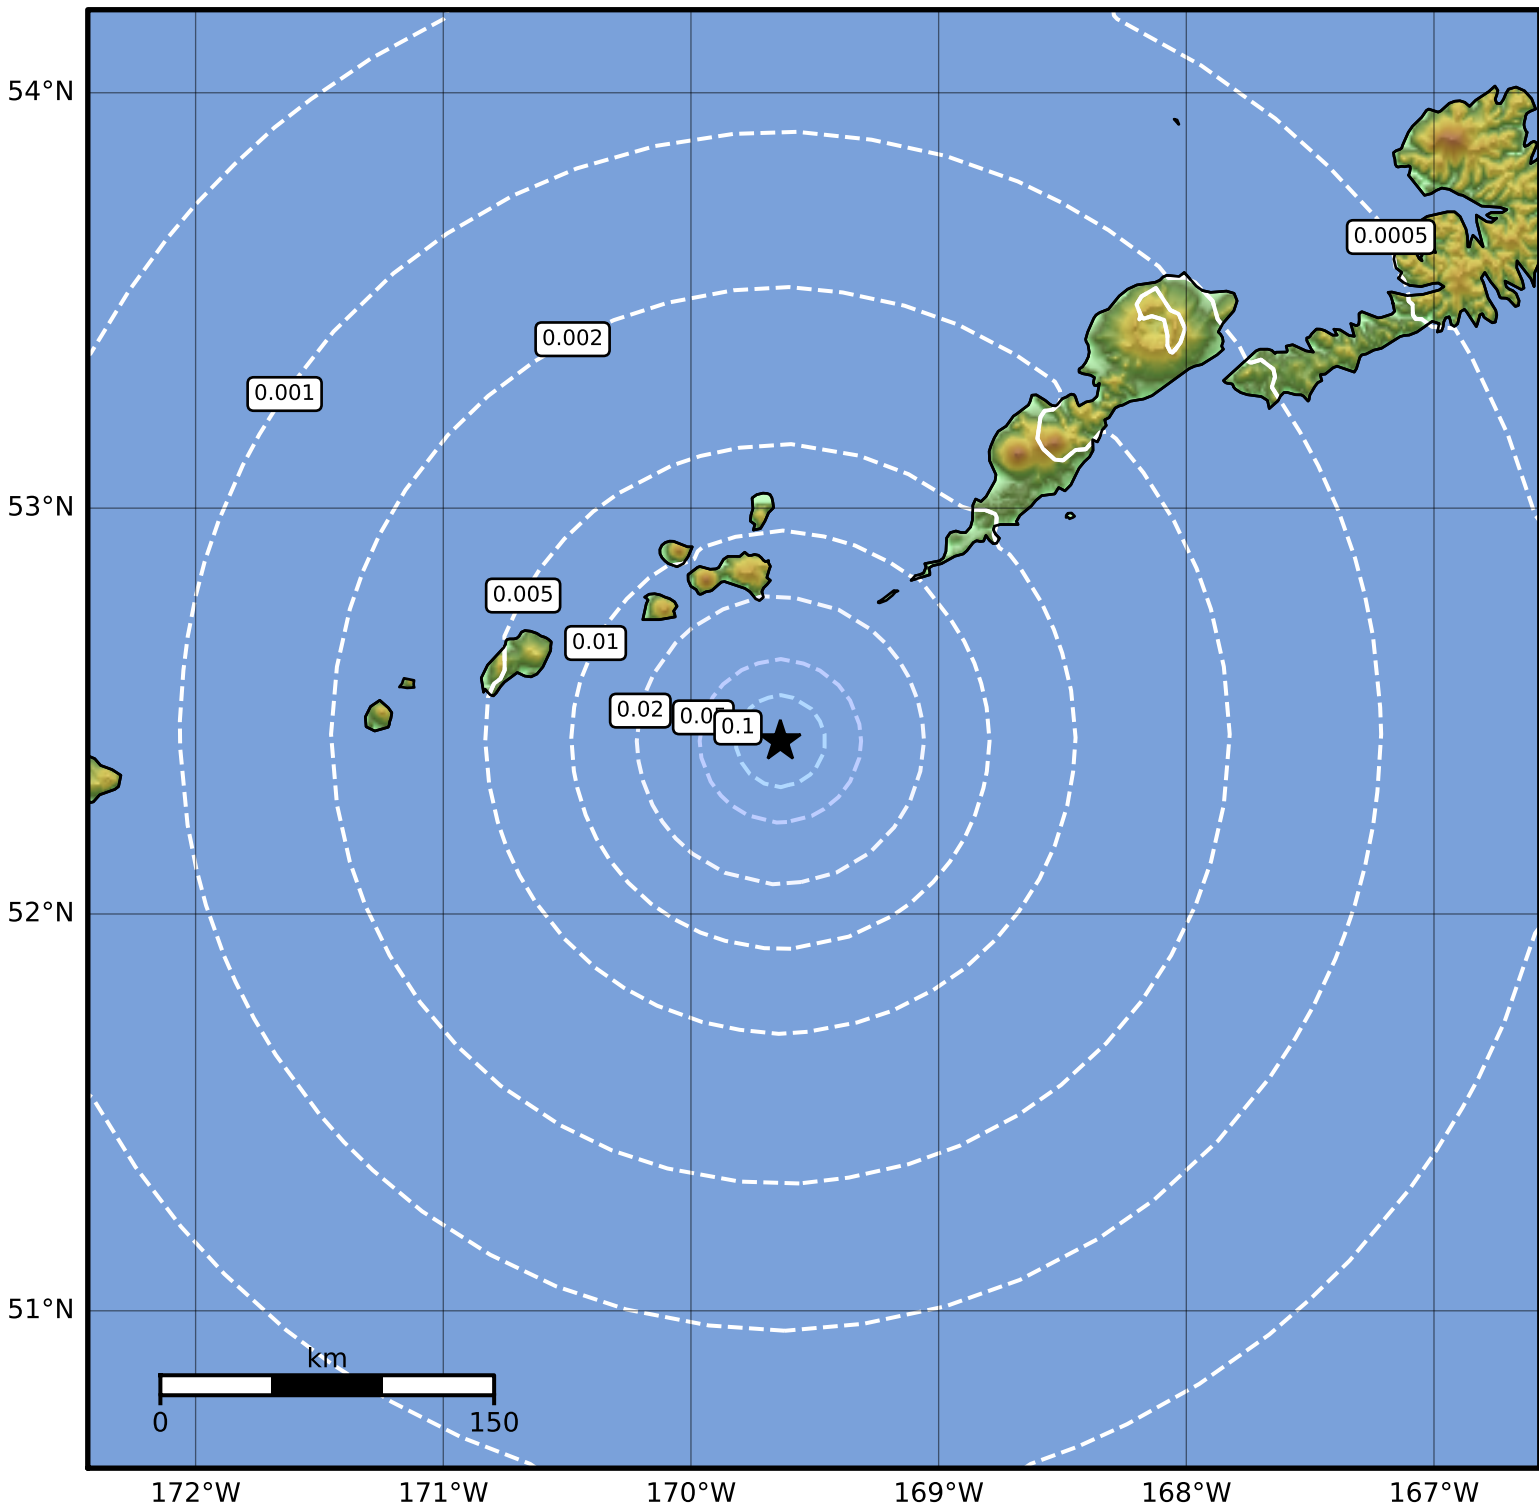

1.0 Second Peak Spectral Acceleration Map Alaska Earthquake Center  
 ShakeMap: 77 km (48 miles) SW of Nikolski  
 Jul 25, 2023 00:18:33 UTC M3.6 N52.43 W169.64 Depth: 11.8km ID:ak0239gotfgl

**SA(1.0) (%g)** 0.1 0.2 0.5 1 2 5 10 20 50 100 200

Scale based on Worden et al. (2012)

Version 1: Processed 2023-07-25T00:52:36Z

△ Seismic Instrument ○ Reported Intensity

★ Epicenter