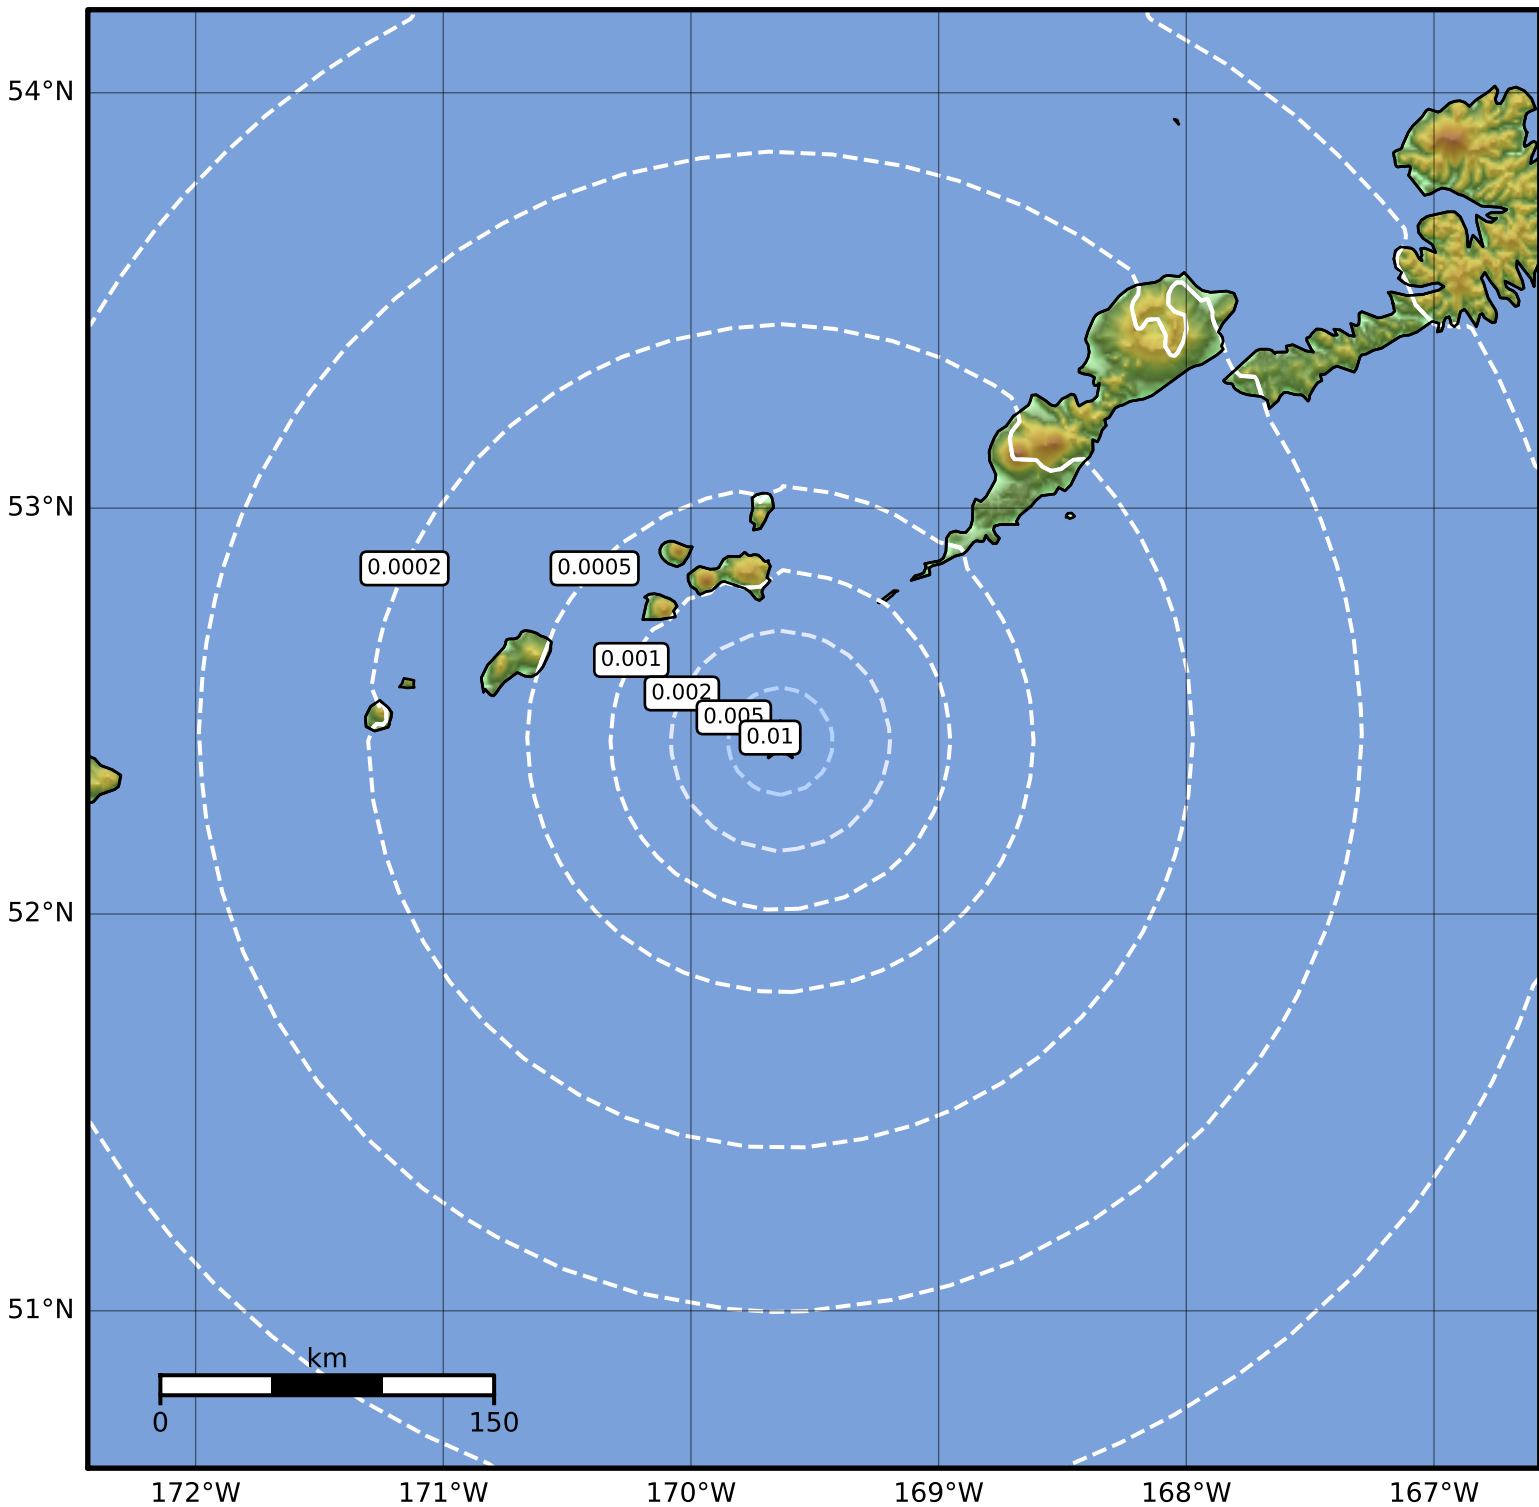

3.0 Second Peak Spectral Acceleration Map Alaska Earthquake Center
ShakeMap: 77 km (48 miles) SW of Nikolski
Jul 25, 2023 00:18:33 UTC M3.6 N52.43 W169.64 Depth: 11.8km ID:ak0239gotfgl

Scale based on Worden et al. (2012)

△ Seismic Instrument ○ Reported Intensity

★ Epicenter

Version 1: Processed 2023-07-25T00:52:36Z