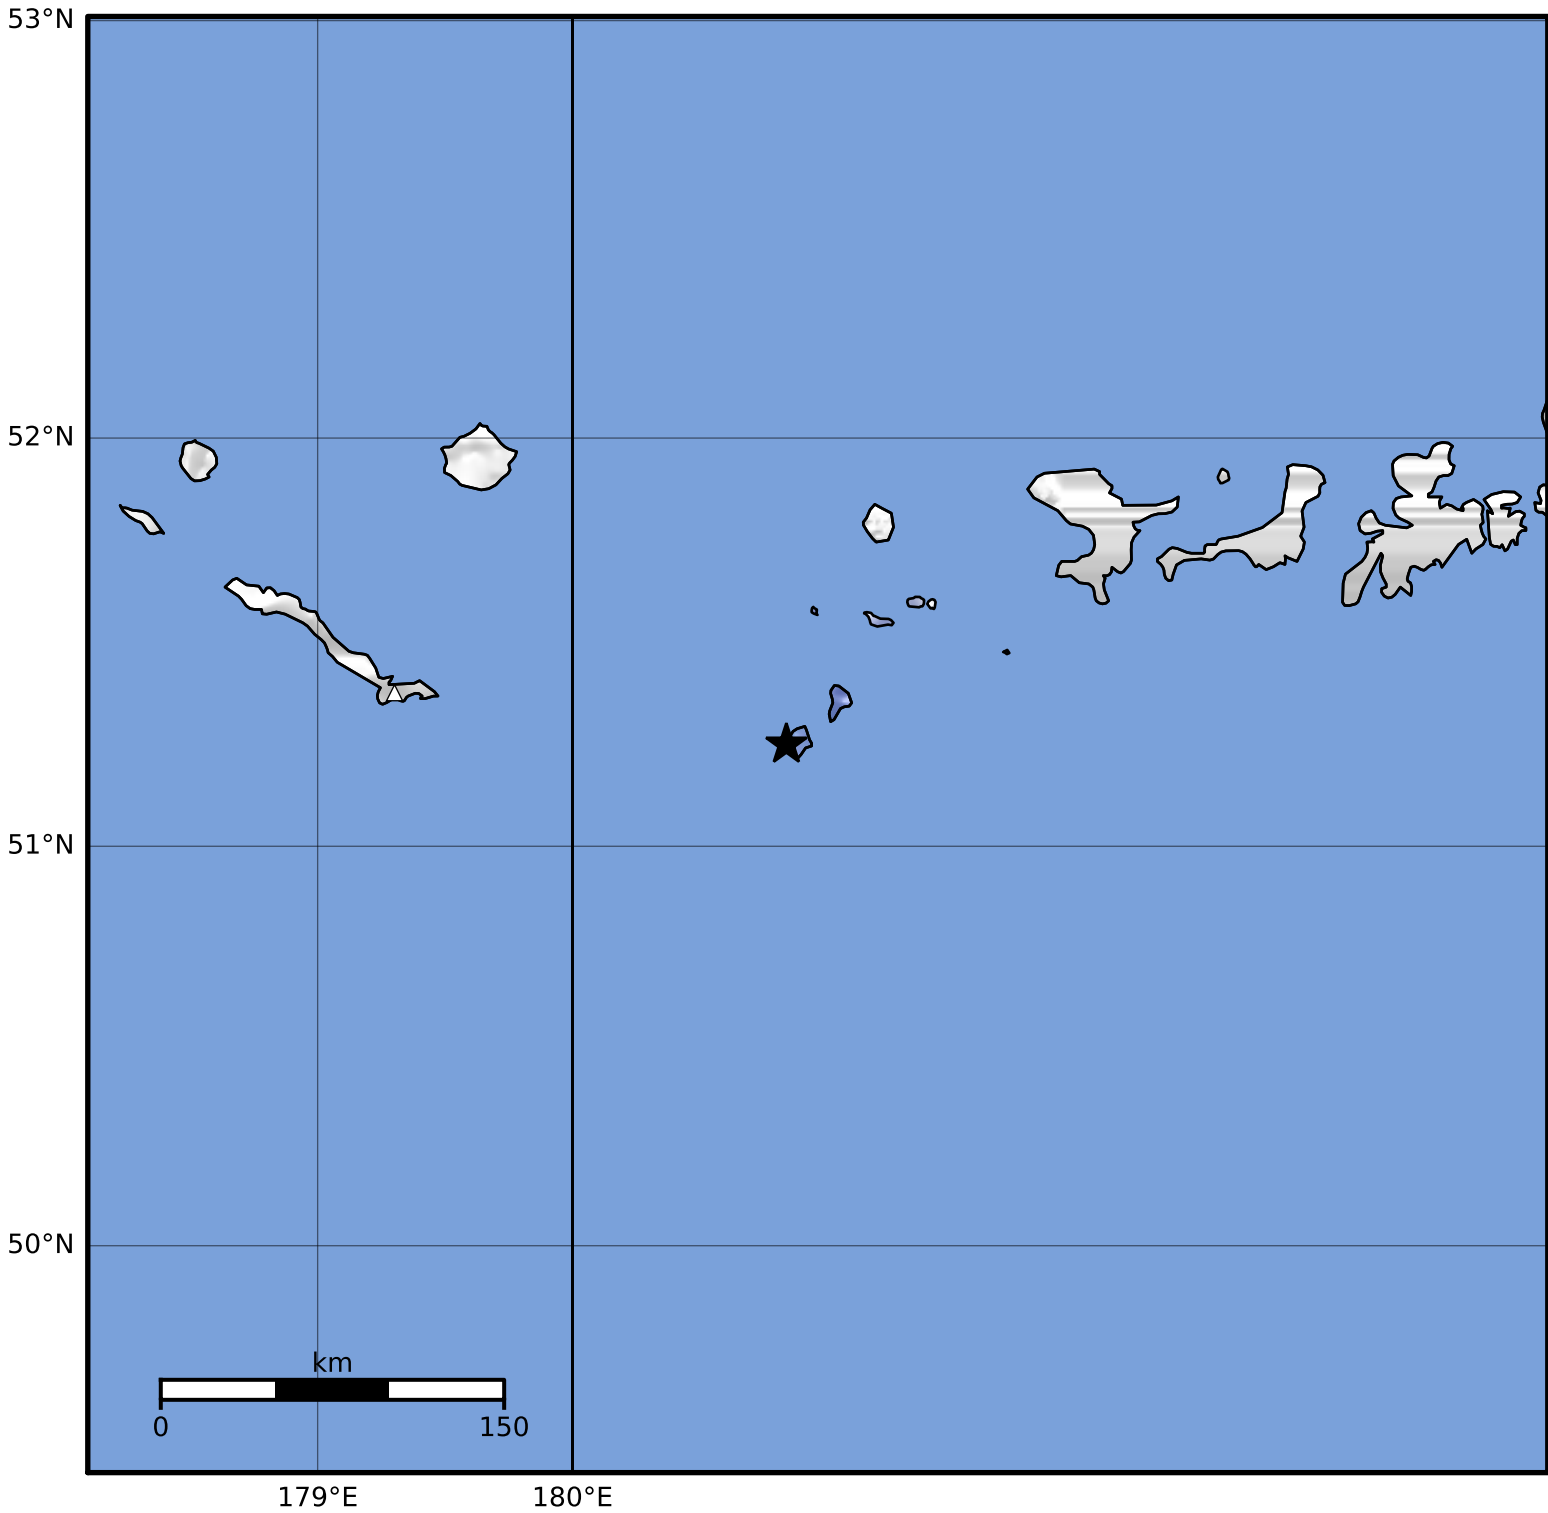

Macroseismic Intensity Map Alaska Earthquake Center  
 ShakeMap: 131 km (81 miles) ESE of Amchitka  
 Jul 25, 2023 07:17:20 UTC M3.6 N51.25 W179.16 Depth: 24.6km ID:ak0239gsz7s0

| SHAKING   | Not felt | Weak          | Light     | Moderate   | Strong    | Very strong | Severe         | Violent   | Extreme    |
|-----------|----------|---------------|-----------|------------|-----------|-------------|----------------|-----------|------------|
| DAMAGE    | None     | None          | None      | Very light | Light     | Moderate    | Moderate/heavy | Heavy     | Very heavy |
| PGA(%g)   | <0.0464  | 0.297         | 2.76      | 6.2        | 11.5      | 21.5        | 40.1           | 74.7      | >139       |
| PGV(cm/s) | <0.0215  | 0.135         | 1.41      | 4.65       | 9.64      | 20          | 41.4           | 85.8      | >178       |
| INTENSITY | <b>I</b> | <b>II-III</b> | <b>IV</b> | <b>V</b>   | <b>VI</b> | <b>VII</b>  | <b>VIII</b>    | <b>IX</b> | <b>X+</b>  |

Scale based on Worden et al. (2012)

Version 4: Processed 2023-07-25T17:20:29Z

△ Seismic Instrument ○ Reported Intensity

★ Epicenter