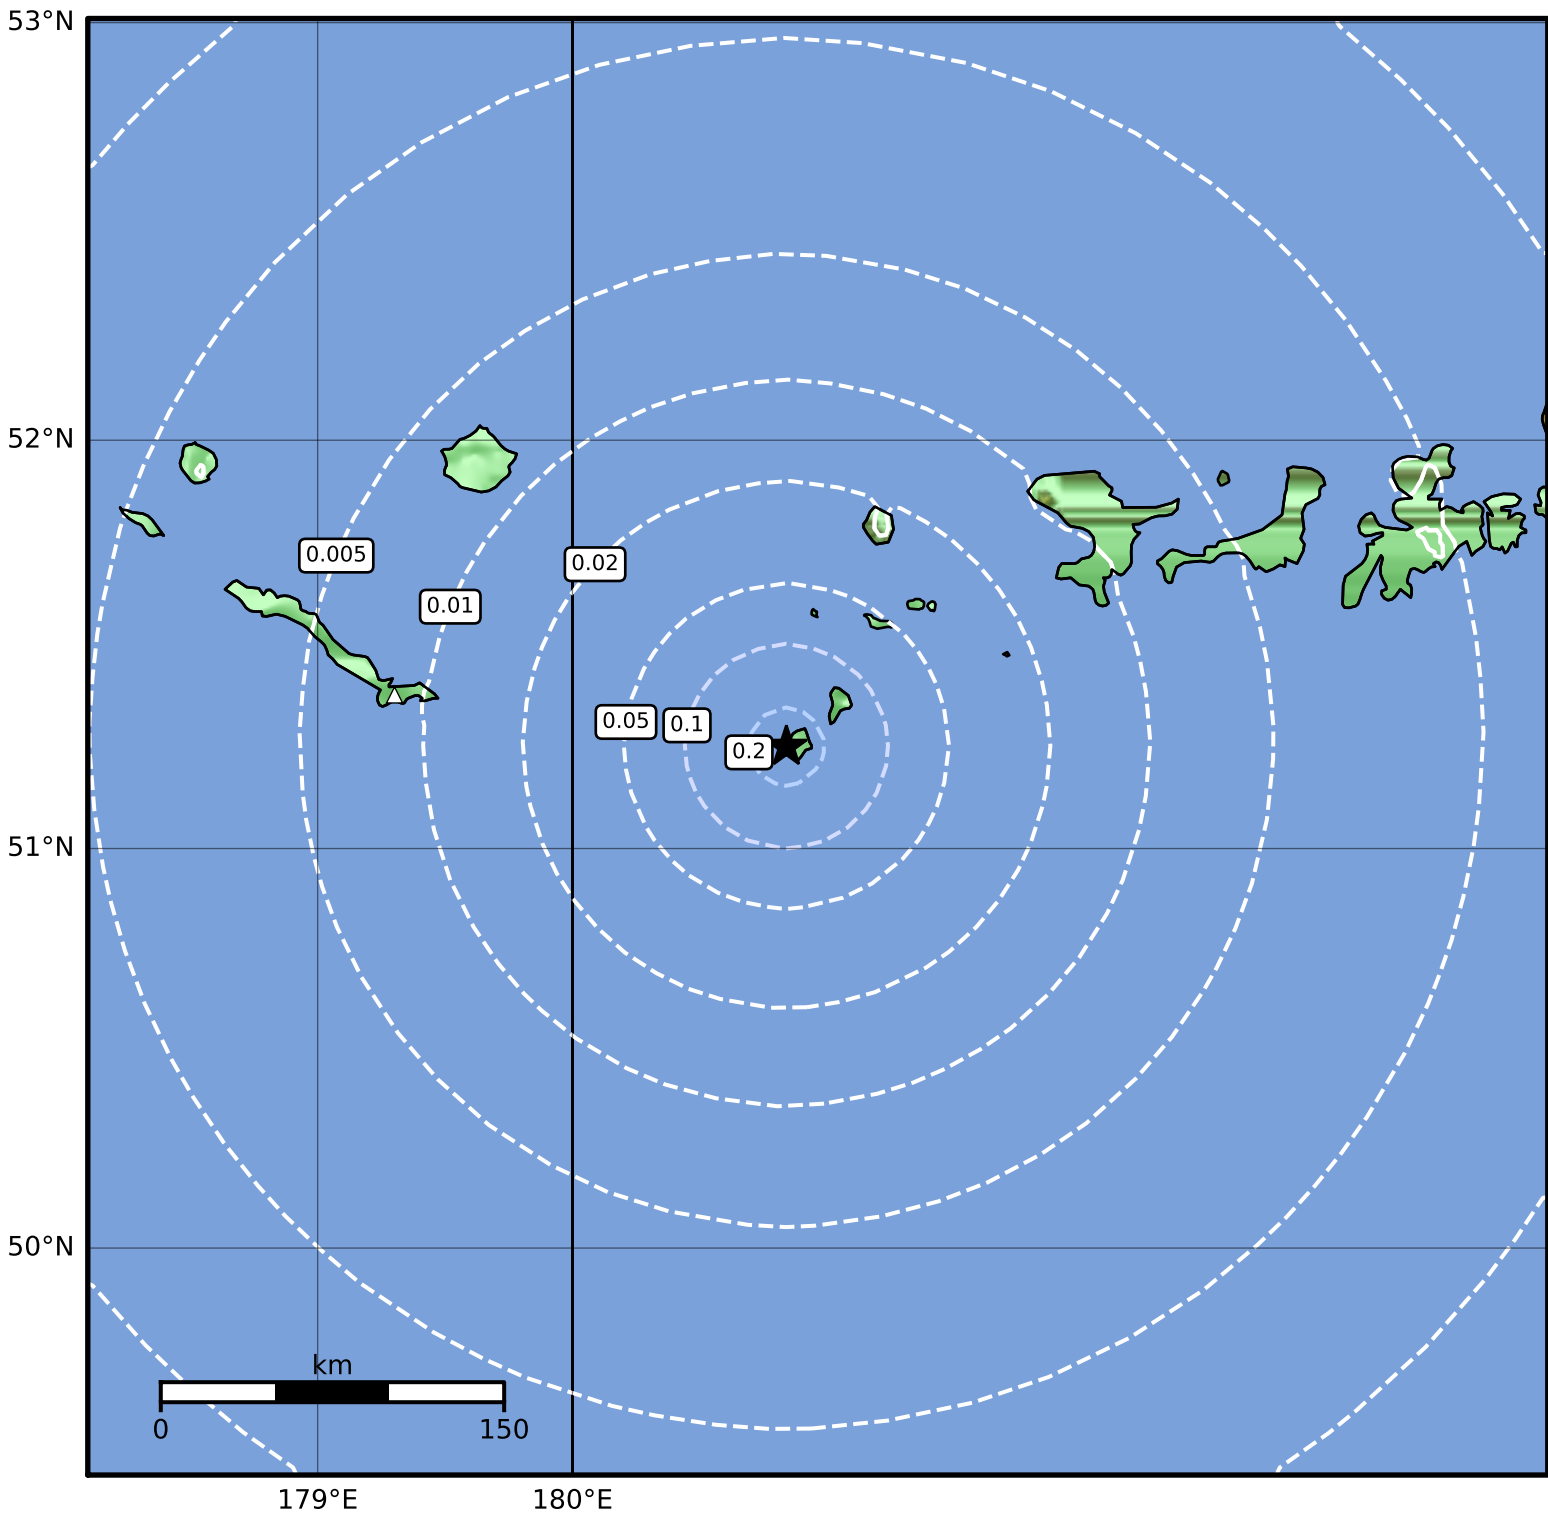

Peak Ground Acceleration Map Alaska Earthquake Center  
 ShakeMap: 131 km (81 miles) ESE of Amchitka  
 Jul 25, 2023 07:17:20 UTC M3.6 N51.25 W179.16 Depth: 24.6km ID:ak0239gsz7s0

PGA (%g)	0.1	0.2	0.5	1	2	5	10	20	50	100	200
----------	-----	-----	-----	---	---	---	----	----	----	-----	-----

Scale based on Worden et al. (2012)

Version 4: Processed 2023-07-25T17:20:29Z

△ Seismic Instrument ○ Reported Intensity

★ Epicenter