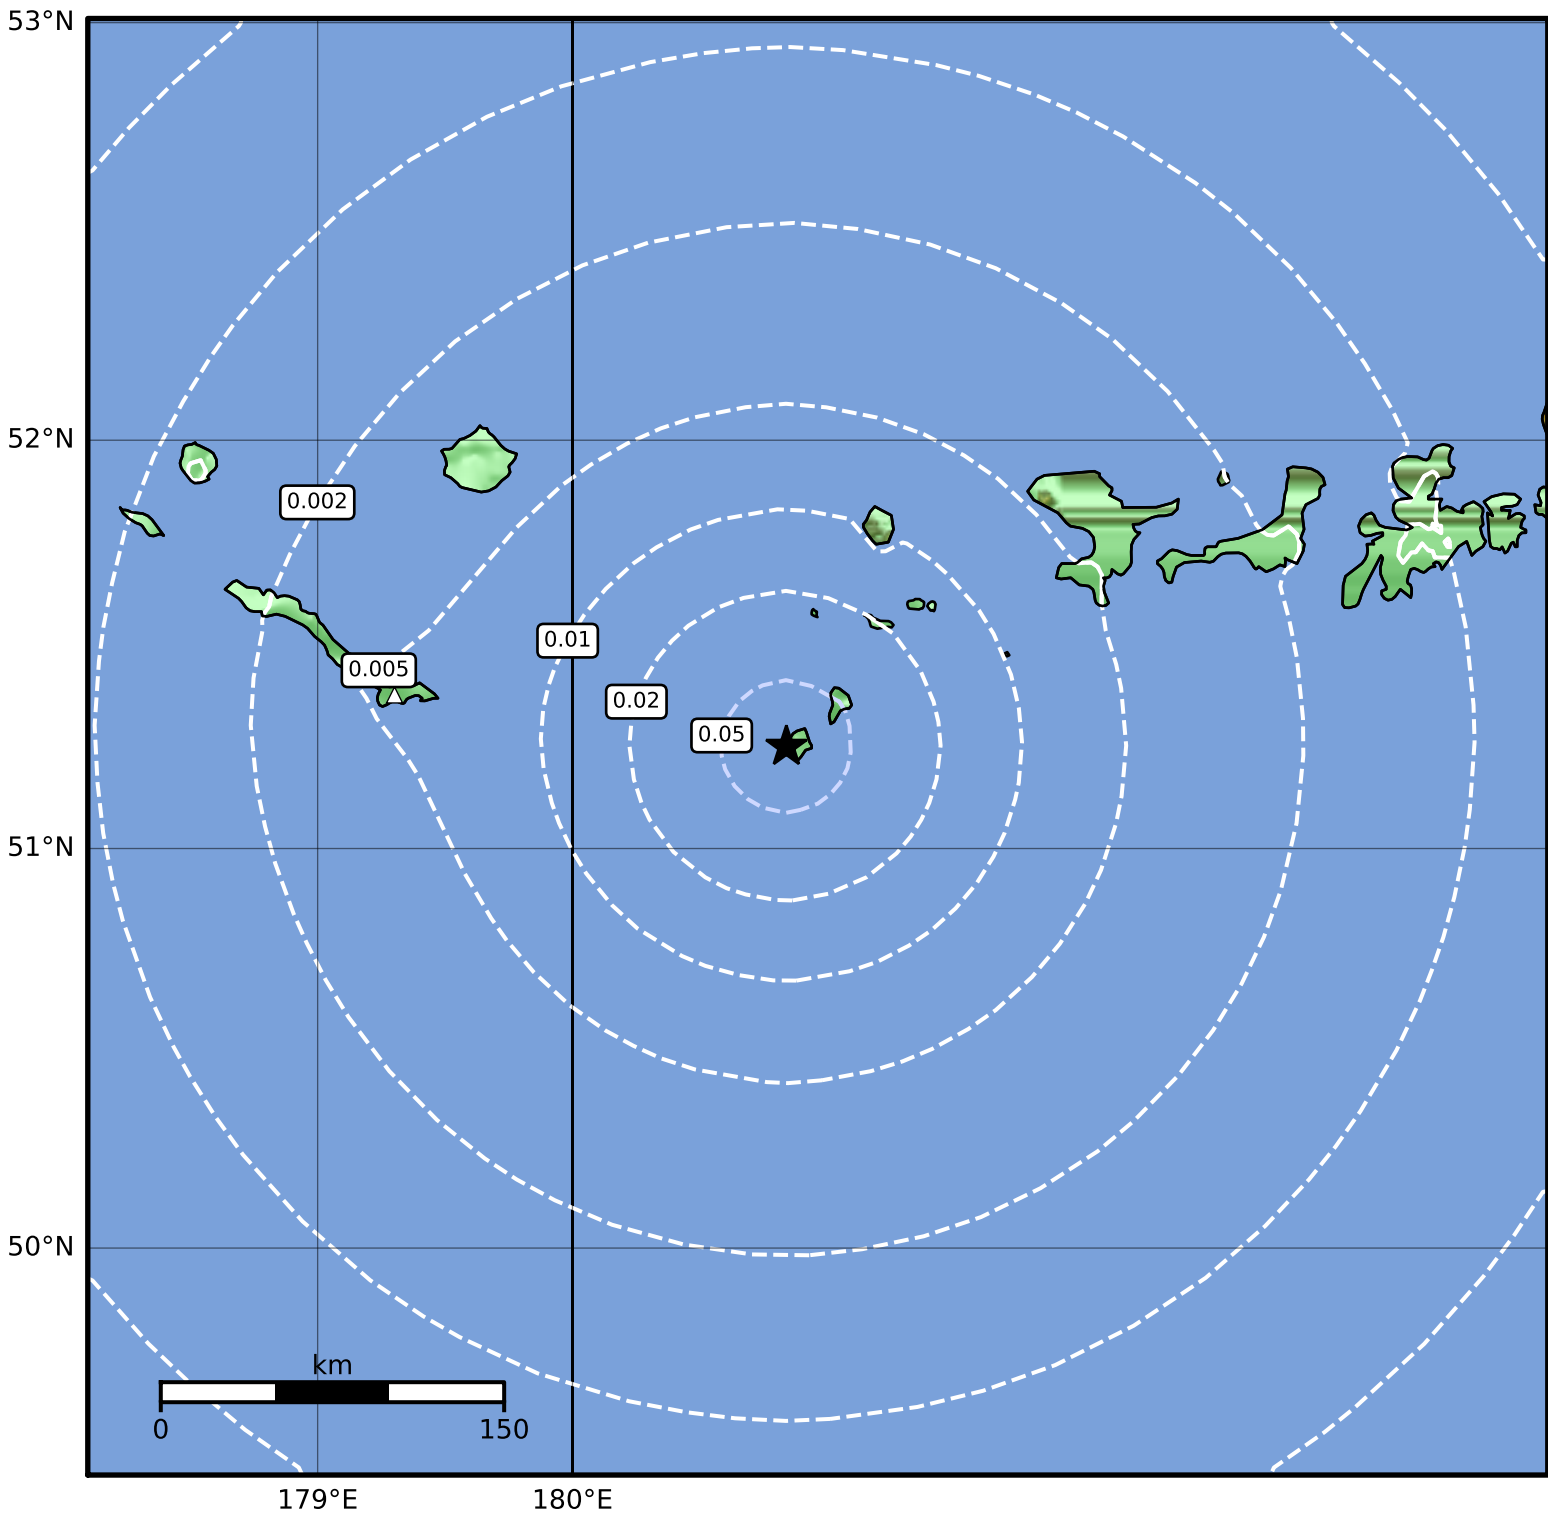

Peak Ground Velocity Map Alaska Earthquake Center  
ShakeMap: 131 km (81 miles) ESE of Amchitka  
Jul 25, 2023 07:17:20 UTC M3.6 N51.25 W179.16 Depth: 24.6km ID:ak0239gsz7s0

Scale based on Worden et al. (2012)

Version 4: Processed 2023-07-25T17:20:29Z

△ Seismic Instrument ○ Reported Intensity

★ Epicenter